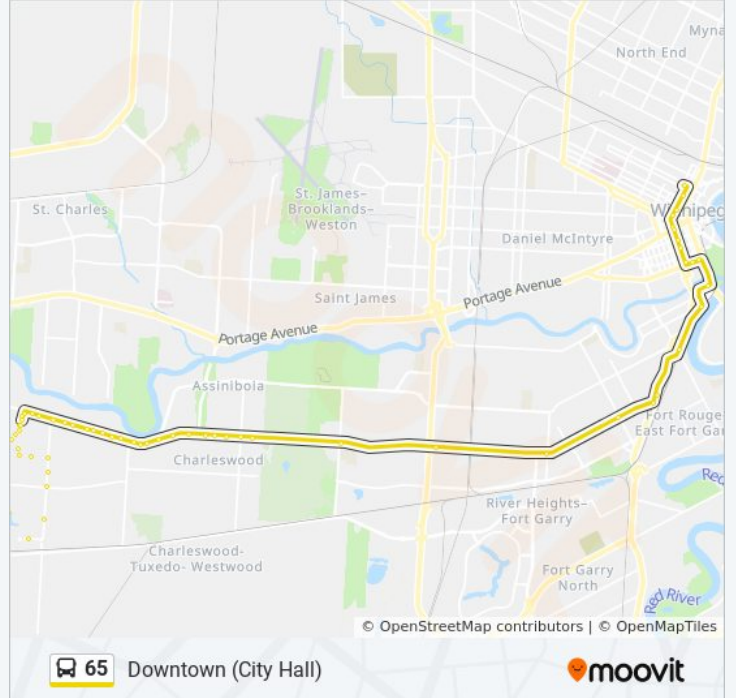

Eastbound Grant at Bramble

Eastbound Grant at Charleswood Centre (Park & Ride)

Eastbound Grant at Elmhurst

Eastbound Grant at Cathcart

Eastbound Grant at Shaftesbury

Eastbound Grant at Kenaston East

Eastbound Grant at Cambridge (Park & Ride)

Eastbound Grant at Stafford

Eastbound Grant at Pembina

Northbound Pembina at Hugo

Northbound Southwest Transitway at Osborne Station

Northbound Southwest Transitway at Harkness Station

Eastbound Mayfair at Queen Elizabeth

Westbound Broadway at Main

Westbound Broadway at Garry

Northbound Smith at Broadway

Northbound Smith at St. Mary

Northbound Smith at Graham South

Northbound Smith at Portage South

Northbound Smith at Portage North

### Direction: Ridgewood

65 stops

[VIEW LINE SCHEDULE](#)

Westbound Rupert at Princess

Southbound Princess at James

Southbound Princess at William (Rrc Polytech)

Southbound Princess at Mcdermot

Southbound Donald at Notre Dame