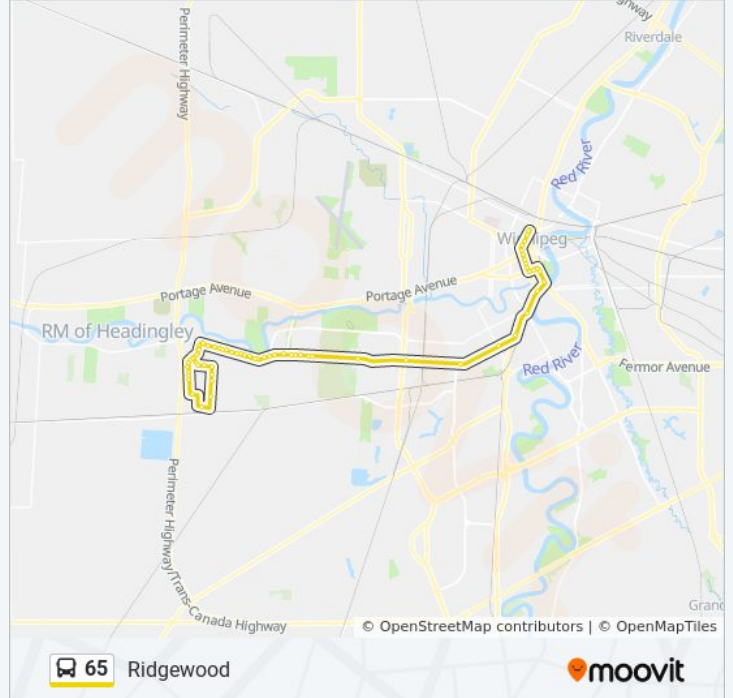

Southbound Southwest Transitway at Harkness Station

Southbound Southwest Transitway at Osborne Station

Southbound Pembina at Scotland

### 65 bus Info

**Direction:** Ridgewood

**Stops:** 65

**Trip Duration:** 62 min

**Line Summary:**

Westbound Grant at Stafford  
Westbound Grant at Cambridge  
Westbound Grant at Kenaston East  
Westbound Grant at Shaftesbury  
Westbound Grant at Cathcart  
Westbound Grant at Elmhurst  
Westbound Grant at Laxdal  
Westbound Grant at Bramble  
Westbound Grant at Haney  
Westbound Grant at Oakdale  
Westbound Grant at Fairmont  
Westbound Grant at Roblin  
Westbound Roblin at Buckingham  
Westbound Roblin at Dieppe  
Westbound Roblin at Harstone  
Westbound Roblin at Lannoo  
Westbound Roblin at William Marshall  
Westbound Roblin at Scotswood  
Westbound Roblin at Shelmerdine  
Westbound Roblin at Community  
Westbound Roblin at Elmvale  
Westbound Roblin at Municipal  
Westbound Roblin at Berkley  
Westbound Roblin at Charleswood  
Westbound Roblin at Malone  
Westbound Roblin at Willow Ridge  
Southbound Dale at Roblin  
Southbound Dale at Westgrove North  
Southbound Dale at Honeybourne  
Southbound Dale at Kersey  
Southbound Dale at Westgrove South  
Southbound Dale at Alder North  
Southbound Dale at Alder South

Southbound Dale at Collingham

Southbound Dale at Foxberry

Southbound Dale at Rannock

Eastbound Mckellar at Peregrine

Eastbound Couture at Kestrel

Northbound Charleswood at Hofsted

Northbound Charleswood at Rannock