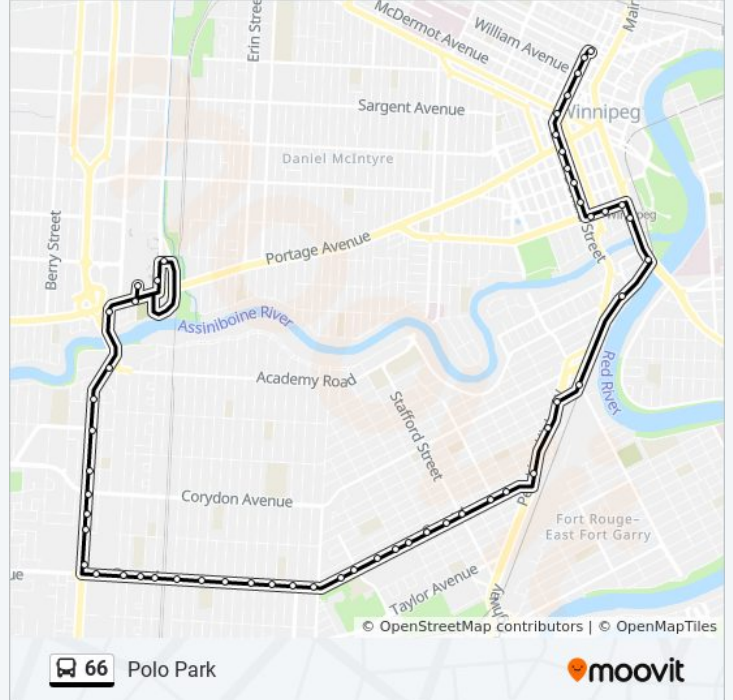

Southbound Main at Assiniboine

Southbound Queen Elizabeth at Stradbrook

Southbound Southwest Transitway at Harkness Station

Southbound Southwest Transitway at Osborne Station

Southbound Pembina at Warsaw

Southbound Pembina at Fleet

Southbound Pembina at Scotland

Westbound Grant at Arbutnot

Westbound Grant at Lilac

Westbound Grant at Stafford

Westbound Grant at Harrow

Westbound Grant at Guelph

Westbound Grant at Wilton

Westbound Grant at Rockwood

Westbound Grant at Thurso

Westbound Grant at Nathaniel

Westbound Grant at Heath

Westbound Grant at Cambridge

Westbound Grant at Waverley

Westbound Grant at Elm

Westbound Grant at Niagara

Westbound Grant at Campbell

Westbound Grant at Lanark

Westbound Grant at Kenaston East

Northbound Kenaston at Grant North

Northbound Kenaston at Carpathia South

Northbound Kenaston at Carpathia

Northbound Kenaston at Corydon

Northbound Kenaston at Lockston

Northbound Kenaston at Tuxedo

Northbound Kenaston at Willow