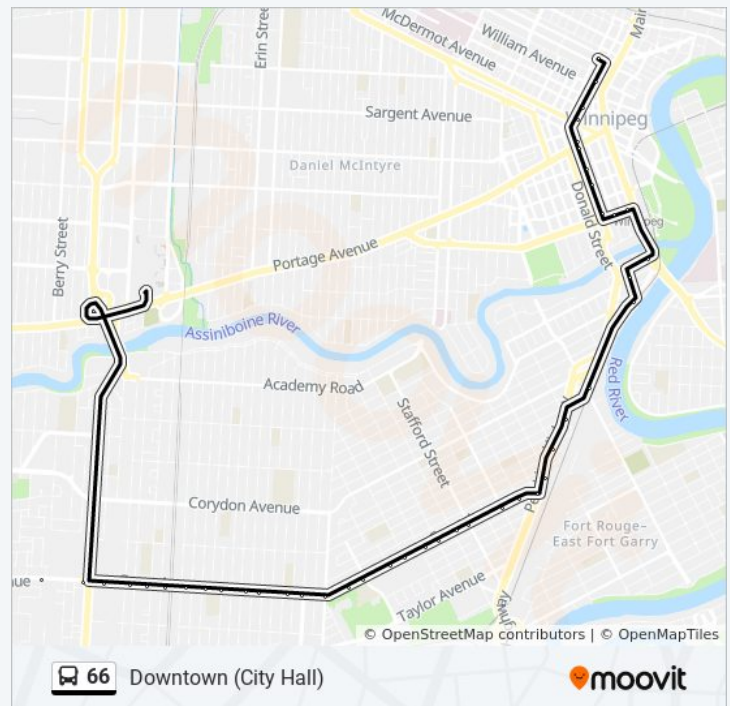

Westbound Grant at Fairmont

Westbound Grant at Roblin

Westbound Roblin at Buckingham

Eastbound Dieppe at Dieppe Loop

Direction: Downtown (City Hall)

71 stops

[VIEW LINE SCHEDULE](#)

Eastbound Unicity at Unicity Terminal (66, 98)

Eastbound Roblin at Dieppe

Eastbound Roblin at Buckingham

Eastbound Roblin at Grant

Eastbound Grant at Fairmont

Eastbound Grant at Oakdale

Eastbound Grant at Haney

Eastbound Grant at Bramble

Eastbound Grant at Charleswood Centre (Park & Ride)

Direction: Downtown (City Hall)

Stops: 71

Trip Duration: 41 min

Line Summary:

Eastbound Grant at Bower

Eastbound Grant at Kelvin

Eastbound Grant at Park

Eastbound Grant at Portsmouth

Eastbound Grant at Cambridge (Park & Ride)

Eastbound Grant at Heath

Eastbound Grant at Nathaniel

Eastbound Grant at Thurso

Eastbound Grant at Rockwood

Eastbound Grant at Wilton

Eastbound Grant at Guelph

Eastbound Grant at Harrow