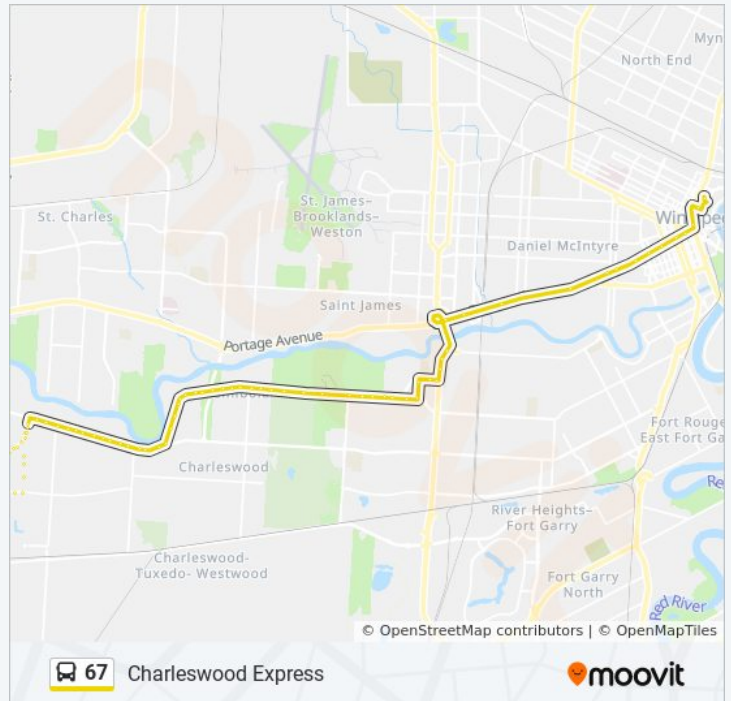

Westbound Roblin at Shaftesbury West

Westbound Roblin at Zoo

Westbound Roblin at Chalfont East

Westbound Roblin at Chalfont

Westbound Roblin at Wexford

Westbound Roblin at Elmhurst

Westbound Roblin at Varsity View

Westbound Roblin at Princeton

Westbound Roblin at Alcrest

Westbound Roblin at William Clement

Westbound Roblin at Mcquaker

67 bus Info

Direction: Westdale Via

Stops: 77

Trip Duration: 42 min

Line Summary:

Westbound Roblin at Oakdale

Westbound Roblin at Marlton North

Westbound Roblin at Ridgedale

Westbound Roblin at Batchelor

Westbound Roblin at Shenfield

Westbound Roblin at Marlton South

Westbound Roblin at Grant