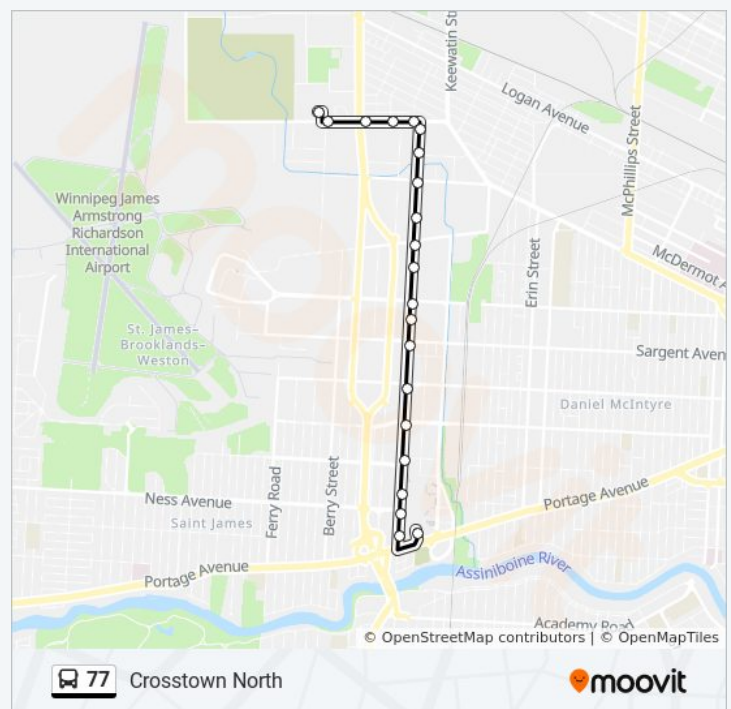

21 stops

[VIEW LINE SCHEDULE](#)

Northbound Polo Park Terminal at Polo Park (77)

Northbound St James at Portage

Northbound St James at Ness South

Northbound St James at Ness North

Northbound St James at Maroons

Northbound St James at St. Matthews

Northbound St James at Ellice

Northbound St James at Sargent

Northbound St James at Superstore

Northbound St James at Wellington

Northbound St James at Costco

Northbound St James at Saskatchewan

Northbound St James at Saskatchewan North

Northbound St James at Dublin

Northbound St James at Bangor

Northbound St James at Notre Dame

Westbound Notre Dame at St. James

Westbound Notre Dame at Tentler

Westbound Notre Dame at King Edward

Westbound Notre Dame at Sherwin

Westbound Rrc Polytech at Rrc Polytech (77)

Direction: Whellams Lane

108 stops

[VIEW LINE SCHEDULE](#)

Northbound Polo Park Terminal at Polo Park (77)

Northbound St James at Portage

Northbound St James at Ness South

Northbound St James at Ness North

Northbound St James at Maroons

Red River College Route Timetable:

Sunday	Not Operational
Monday	7:17 AM - 8:06 AM
Tuesday	7:17 AM - 8:06 AM
Wednesday	7:17 AM - 8:06 AM
Thursday	7:17 AM - 8:06 AM
Friday	Not Operational
Saturday	Not Operational

77 bus Info

Direction: Red River College

Stops: 21

Trip Duration: 16 min

Line Summary:

77 bus Time Schedule

Whellams Lane Route Timetable:

Sunday	5:32 PM
Monday	Not Operational
Tuesday	Not Operational
Wednesday	Not Operational
Thursday	Not Operational
Friday	5:32 PM
Saturday	Not Operational