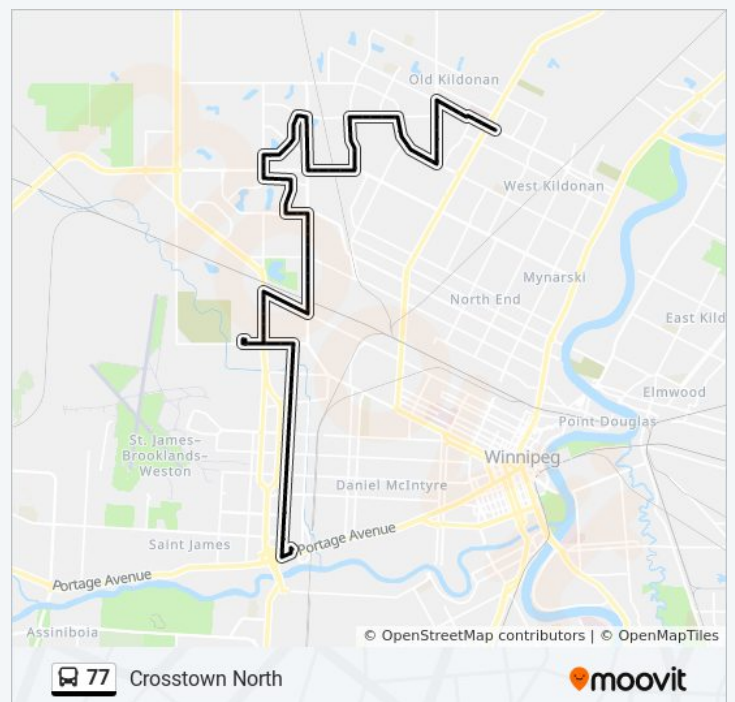

Westbound Notre Dame at Tentler

Westbound Notre Dame at King Edward

Westbound Notre Dame at Sherwin

Westbound Rrc Polytech at Rrc Polytech (77)

Eastbound Notre Dame at Sherwin

Northbound King Edward at Notre Dame

Northbound King Edward at Legion

Northbound King Edward at Bannatyne

77 bus Time Schedule

Garden City Centre Route Timetable:

Sunday	6:19 PM
Monday	8:37 AM - 10:14 PM
Tuesday	8:37 AM - 10:14 PM
Wednesday	8:37 AM - 10:14 PM
Thursday	8:37 AM - 10:14 PM
Friday	6:19 PM
Saturday	6:19 PM

77 bus Info

Direction: Garden City Centre

Stops: 87

Trip Duration: 50 min

Line Summary:

Northbound King Edward at Elgin
Northbound King Edward at Pacific
Northbound King Edward at Logan
Eastbound Logan at Ada
Eastbound Logan at Dee
Northbound Keewatin at Gallagher
Northbound Keewatin at Hekla South
Northbound Keewatin at Hekla
Northbound Keewatin at Selkirk
Northbound Keewatin at Manitoba
Northbound Keewatin at Tyndall
Northbound Keewatin at Burrows
Westbound Burrows at Keewatin West
Westbound Burrows at Weitzel
Westbound Burrows at Dexter
Northbound Dexter at Brophy
Northbound Dexter at Kinver
Westbound Kinver at Cropo East
Westbound Kinver at Cropo West
Northbound King Edward at Inkster
Northbound King Edward at Garton
Eastbound Garton at Forest Cove
Eastbound Garton at Rose Hill
Eastbound Garton at Inkster Garden
Eastbound Garton at Inkster Garden North
Eastbound Garton at Mount Auburn
Eastbound Old Commonwealth at Dr Jose Rizal
Southbound Dr Jose Rizal at Santa Fe
Southbound Keewatin at Inkster Garden
Southbound Keewatin at Inkster
Eastbound Inkster at Keewatin
Eastbound Inkster at Paramount
Eastbound Inkster at Plymouth