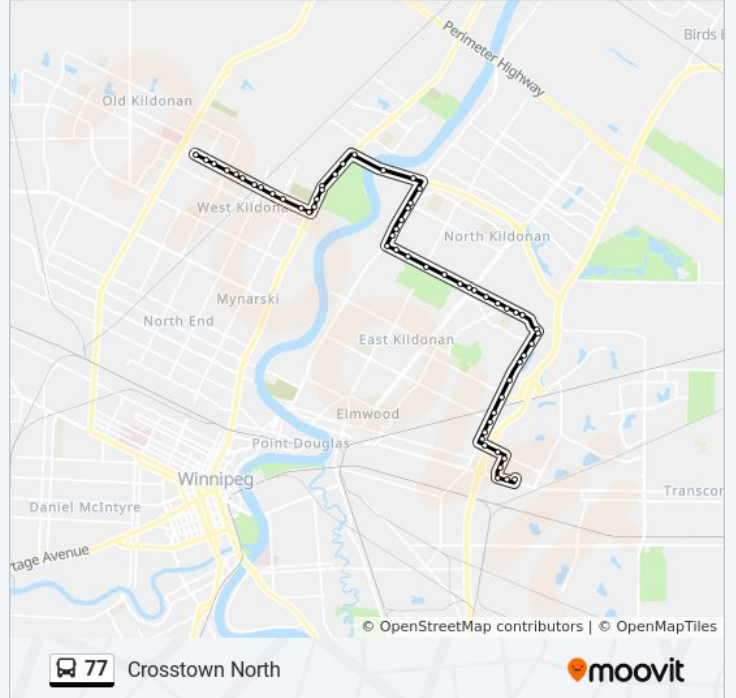

Northbound Henderson at Slater

Northbound Henderson at Sutton

Northbound Henderson at Whellams

Westbound Chief Peguis at Henderson

Westbound Chief Peguis at Kildonan Bridge

Westbound Chief Peguis at Main

Southbound Main at Highland

Southbound Main at Seaforth

Southbound Margaret Loop at Margaret

Southbound Main at Templeton

Southbound Main at Kildonan Park

Southbound Main at Armstrong

Westbound Leila at Main

Westbound Leila at Aikins

Westbound Leila at Salter

Westbound Leila at Andrews

Westbound Leila at McGregor

Westbound Leila at Ambassador

Westbound Leila at Diplomat

Westbound Leila at Monsey

Westbound Leila at Sinclair

Westbound Leila at Jack Donner

Westbound Leila at Garden Park

Westbound Leila at Garden Park West

Direction: Garden City Centre

87 stops

[VIEW LINE SCHEDULE](#)

Northbound Polo Park Terminal at Polo Park (77)

Northbound St James at Portage

Northbound St James at Ness South