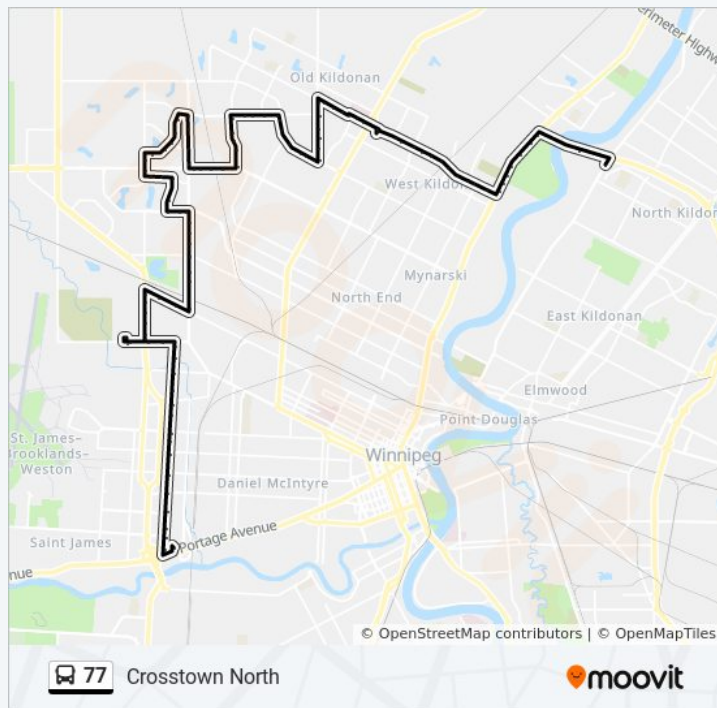

Northbound St James at St. Matthews

Northbound St James at Ellice

Northbound St James at Sargent

Northbound St James at Superstore

Northbound St James at Wellington

Northbound St James at Costco

Northbound St James at Saskatchewan

Northbound St James at Saskatchewan North

Northbound St James at Dublin

Northbound St James at Bangor

Northbound St James at Notre Dame

Westbound Notre Dame at St. James

Westbound Notre Dame at Tentler

Westbound Notre Dame at King Edward

Westbound Notre Dame at Sherwin

Westbound Rrc Polytech at Rrc Polytech (77)

Eastbound Notre Dame at Sherwin

Northbound King Edward at Notre Dame

Northbound King Edward at Legion

Northbound King Edward at Bannatyne

Northbound King Edward at Elgin

Northbound King Edward at Pacific

Northbound King Edward at Logan

Eastbound Logan at Ada

Eastbound Logan at Dee

Northbound Keewatin at Gallagher

Northbound Keewatin at Hekla South

Northbound Keewatin at Hekla

Northbound Keewatin at Selkirk

Northbound Keewatin at Manitoba

Northbound Keewatin at Tyndall

Northbound Keewatin at Burrows

Westbound Burrows at Keewatin West

77 bus Info

Direction: Whellams Lane

Stops: 108

Trip Duration: 68 min

Line Summary: