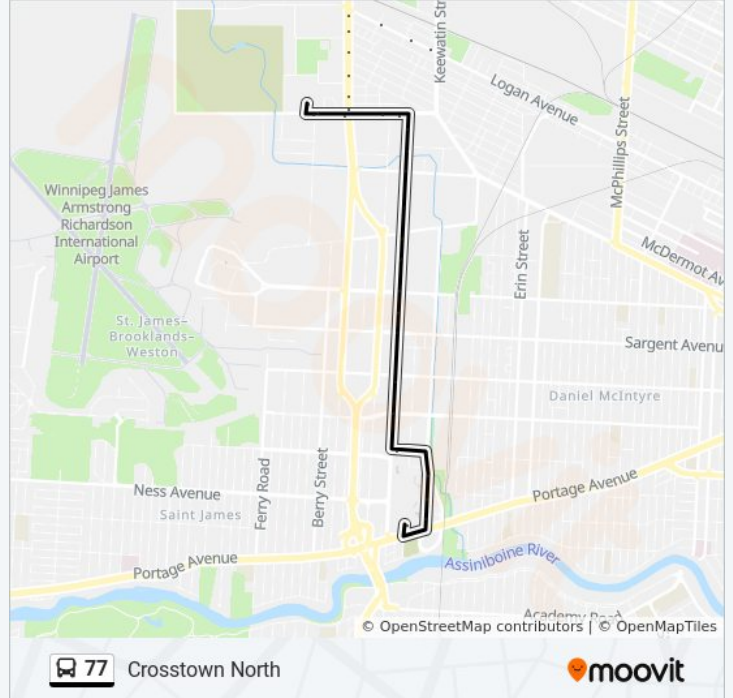

77 bus Info

Direction: Polo Park

Stops: 146

Trip Duration: 93 min

Line Summary:

Westbound Grassie at Molson
Westbound Mcleod at Stefanie
Westbound Mcleod at Louelda
Westbound Mcleod at Brunswick
Westbound Mcleod at London
Westbound Mcleod at Gateway East
Westbound Mcleod at Gateway
Westbound Mcleod at Raleigh
Westbound Mcleod at Dundoon
Westbound Mcleod at Golspie
Westbound Mcleod at Rothesay
Westbound Mcleod at Roch
Westbound Mcleod at Brazier
Westbound Mcleod at Henderson
Northbound Henderson at Devon
Northbound Henderson at Hawthorne
Northbound Henderson at Edison
Northbound Henderson at Slater
Northbound Henderson at Sutton
Northbound Henderson at Whellams
Westbound Chief Peguis at Henderson
Westbound Chief Peguis at Kildonan Bridge
Westbound Chief Peguis at Main
Southbound Main at Highland
Southbound Main at Seaforth
Southbound Margaret Loop at Margaret
Southbound Main at Templeton
Southbound Main at Kildonan Park
Southbound Main at Armstrong
Westbound Leila at Main
Westbound Leila at Aikins
Westbound Leila at Salter
Westbound Leila at Andrews