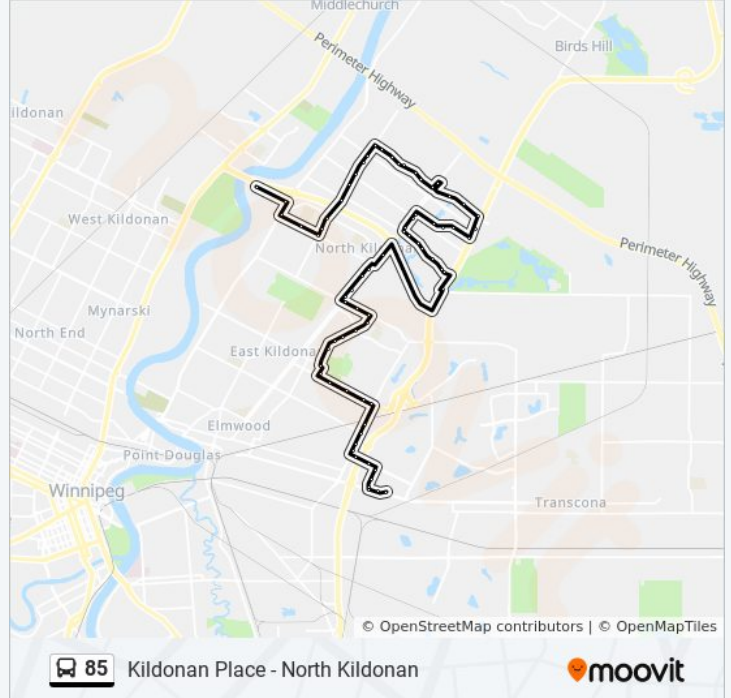

Kildonan Place - North Kildonan

Get The App

The 85 bus line (Kildonan Place - North Kildonan) has 2 routes. For regular weekdays, their operation hours are:
 (1) Henderson & Whellams: 5:35 AM - 6:47 PM (2) Kildonan Place: 5:34 AM - 6:00 PM
 Use the Moovit App to find the closest 85 bus station near you and find out when is the next 85 bus arriving.

Direction: Henderson & Whellams
 71 stops
[VIEW LINE SCHEDULE](#)

85 bus Time Schedule
 Henderson & Whellams Route Timetable:

Sunday	Not Operational
Monday	5:35 AM - 6:47 PM
Tuesday	5:35 AM - 6:47 PM
Wednesday	5:35 AM - 6:47 PM
Thursday	5:35 AM - 6:47 PM
Friday	Not Operational
Saturday	Not Operational

85 bus Info
Direction: Henderson & Whellams
Stops: 71
Trip Duration: 46 min
Line Summary:

Northbound London at Tu Pelo
Northbound London at Amelia
Westbound Mcleod at London
Westbound Mcleod at Gateway East
Westbound Mcleod at Gateway
Northbound Raleigh at Oakland
Northbound Raleigh at Edison South
Northbound Raleigh at Edison
Northbound Raleigh at Eade
Northbound Gateway at Jim Smith
Northbound De Vries at Springfield
Westbound Sun Valley at Alberhill
Westbound Sun Valley at St. Moritz
Westbound Sun Valley at Hovingham
Westbound Sun Valley at Sunny Hills
Westbound Sun Valley at Regatta East
Westbound Sun Valley at High Point
Westbound Sun Valley at Gateway
Northbound Gateway at Sun Valley
Northbound Gateway at Mcivor
Northbound Gateway at Ragsdill
Eastbound Ragsdill at Clearview
Eastbound Ragsdill at Strongberg
Eastbound Ragsdill at Middlehurst
Eastbound Ragsdill at De Vries
Northbound De Vries at Bonner
Westbound Headmaster at Devries
Westbound Headmaster at Sunkist
Westbound Headmaster at Tamarisk
Southbound Raleigh at Knowles
Westbound Headmaster at Leatherwood East
Westbound Headmaster at Matthew
Westbound Headmaster at Peters