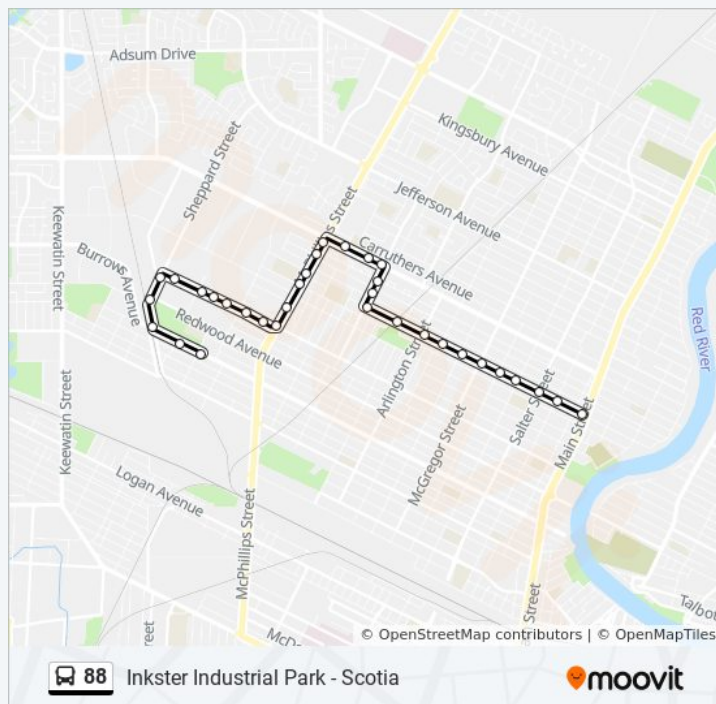

**Direction: Fife**

33 stops

[VIEW LINE SCHEDULE](#)

- Westbound Cathedral at Main West
- Westbound Cathedral at Aikins
- Westbound Cathedral at Salter
- Westbound Cathedral at Powers
- Westbound Cathedral at Andrews

Southbound Mcphillips at Chamberlain

Southbound Mcphillips at Mountain

Westbound Mountain at Mcphillips West

Westbound Mountain at Fife

Westbound Mountain at Fife West

Westbound Mountain at Bentall East

Westbound Mountain at Bentall

Westbound Mountain at Sheppard

Southbound Sheppard at Mountain

Southbound Sheppard at Redwood

Southbound Sheppard at Burrows

Eastbound Burrows at Lawrence

Eastbound Burrows at Shaughnessy

## 88 bus Info

**Direction:** Fife

**Stops:** 33

**Trip Duration:** 19 min

**Line Summary:**

88 bus time schedules and route maps are available in an offline PDF at [moovitapp.com](https://moovitapp.com). Use the [Moovit App](#) to see live bus times, train schedule or subway schedule, and step-by-step directions for all public transit in Winnipeg.