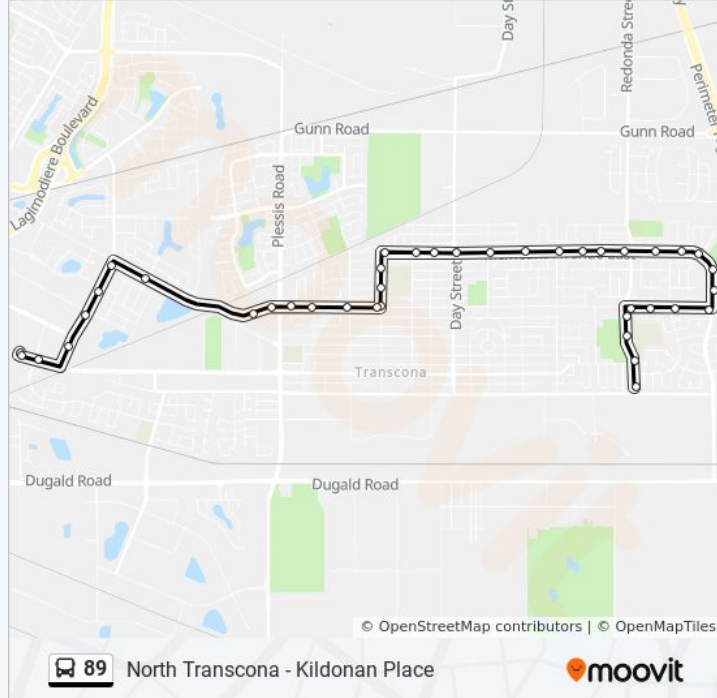

89 bus Info
Direction: Kildonan Place
Stops: 40
Trip Duration: 25 min
Line Summary:

Westbound Mcmeans at Madeline

Southbound Madeline at Newman

Southbound Madeline at Ralph

Southbound Madeline at Kildare

Westbound Kildare at Madeline

Southbound Peguis at El Tassi

Southbound Peguis at Almey

Southbound Peguis at Regent

Westbound Regent at Rougeau

Westbound Regent at Kildonan Place (Park & Ride)

Northbound Kildonan Place Terminal at Kildonan Place (43, 89, 90 N Transcona)

Stops: 37

Trip Duration: 22 min