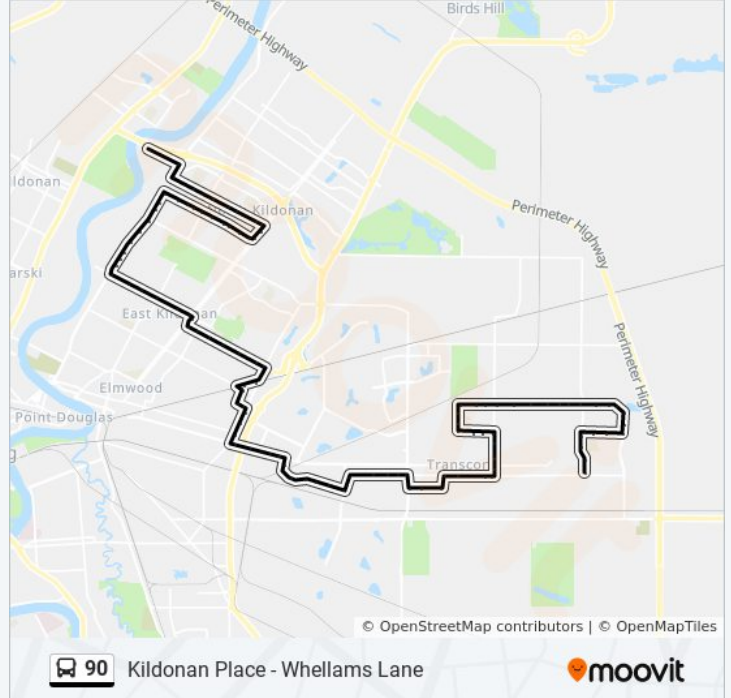

Westbound Mcmeans at Winona
Westbound Mcmeans at Madeline
Southbound Madeline at Newman
Southbound Madeline at Ralph
Southbound Madeline at Kildare
Eastbound Kildare at Winona
Eastbound Kildare at Bond
Eastbound Kildare at Day
Southbound Day at Harvard
Southbound Day at Yale
Southbound Day at Regent
Westbound Pandora at Day
Westbound Pandora at Bond
Westbound Pandora at Madeline
Westbound Pandora at Hoka
Westbound Kernaghan at Hoka
Westbound Kernaghan at Hoka West
Westbound Kernaghan at Plessis
Westbound Pandora at Plessis
Westbound Pandora at Robson
Westbound Pandora at Atwood
Westbound Pandora at Heartstone
Southbound Bournais at Pandora
Southbound Bournais at Dzyndra
Westbound Rougeau at Bournais
Westbound Rougeau at Wendilene
Westbound Rougeau at Trudell
Westbound Rougeau at Rizzuto
Westbound Rougeau at Bachinsky
Westbound Rougeau at Regent
Westbound Regent at Kildonan Place (Park & Ride)
Southbound Kildonan Place Terminal at Kildonan Place (75, 90 Whellams)