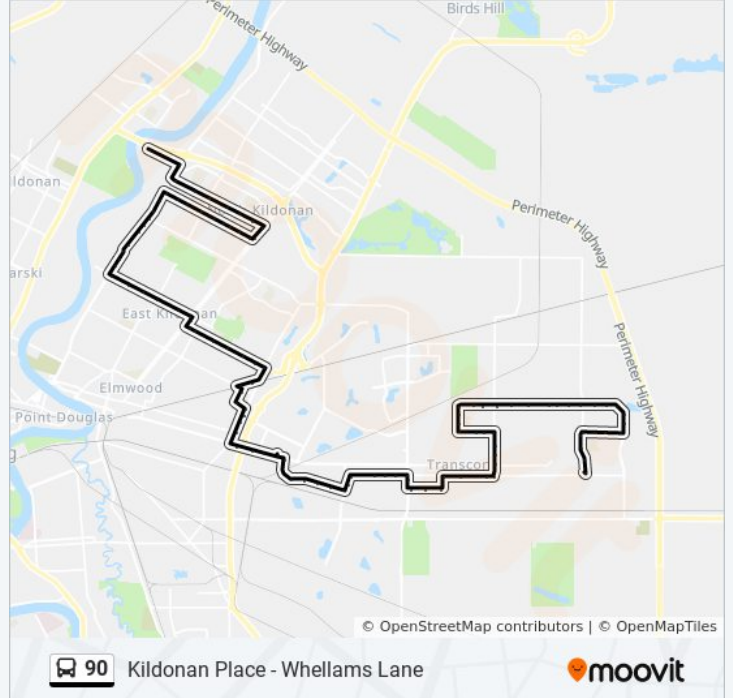

90 bus Info

Direction: North Transcona

Stops: 106

Trip Duration: 66 min

Line Summary:

Southbound Henderson at Fraser's
Southbound Henderson at Northdale
Southbound Henderson at Leighton
Southbound Henderson at Greene
Southbound Henderson at Hazel Dell
Southbound Henderson at Dunrobin
Eastbound Kimberly at Henderson
Eastbound Kimberly at Brazier
Eastbound Kimberly at Roch
Eastbound Kimberly at Watt
Eastbound Kimberly at Golspie
Eastbound Kimberly at Raleigh
Southbound Gateway at Bronx
Eastbound Concordia at Gateway
Eastbound Concordia at Grey
Eastbound Concordia at London
Eastbound Concordia at Besant
Eastbound Concordia at Louelda
Eastbound Concordia at Concordia Hospital
Eastbound Concordia at Molson
Southbound Molson at Brewer
Southbound Molson at Munroe
Southbound Prevette at Munroe
Southbound Prevette at Keenleyside
Eastbound Keenleyside at Panet
Southbound Panet at Reenders
Southbound Panet at Clyde
Southbound Panet at Talbot
Eastbound Regent at Panet East
Eastbound Regent at Lagimodiere
Eastbound Regent at Stapon
Northbound Kildonan Place Terminal at Kildonan
Place (43, 89, 90 N Transcona)