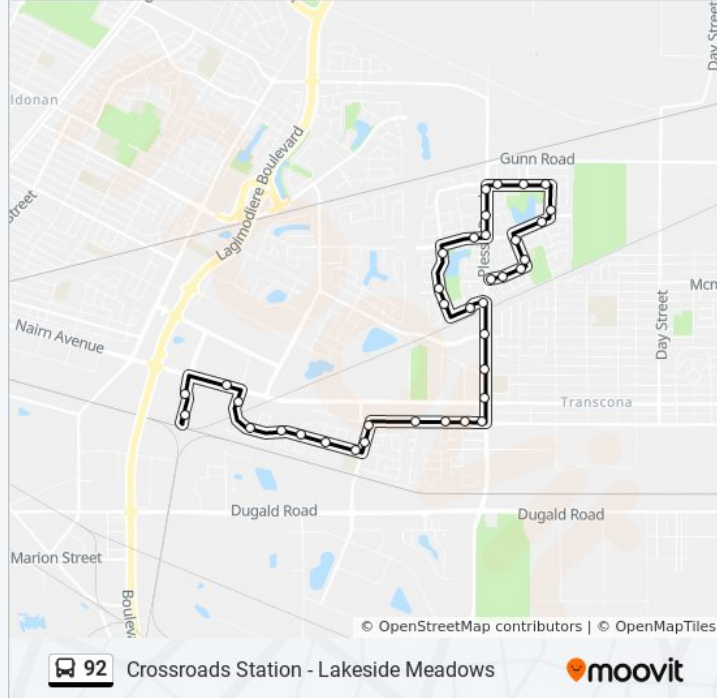

Westbound Pandora at Robson

Westbound Pandora at Atwood

Westbound Pandora at Heartstone

Southbound Bournais at Pandora

Southbound Bournais at Dzyndra

Westbound Rougeau at Bournais

Westbound Rougeau at Wendilene

Westbound Rougeau at Trudell

Westbound Rougeau at Rizzuto

Westbound Rougeau at Bachinsky

Westbound Rougeau at Regent

Westbound Regent at Kildonan Place (Park & Ride)

Southbound Crossroads Station Access at Regent South

Northbound Crossroads Station Access at Wal-Mart

Direction: Kildonan Place

35 stops

[VIEW LINE SCHEDULE](#)

Eastbound Sanford Fleming at Plessis

Eastbound Sanford Fleming at Meadow Gate West

Eastbound Sanford Fleming at Meadow Gate East

Northbound Sanford Fleming at Moberly

Northbound Sanford Fleming at Whiteway

Eastbound Devonshire at Clouston

Northbound Meadow Lake at Lynn Lake

Westbound North Meadow at Fireside

Westbound North Meadow at Brookshire