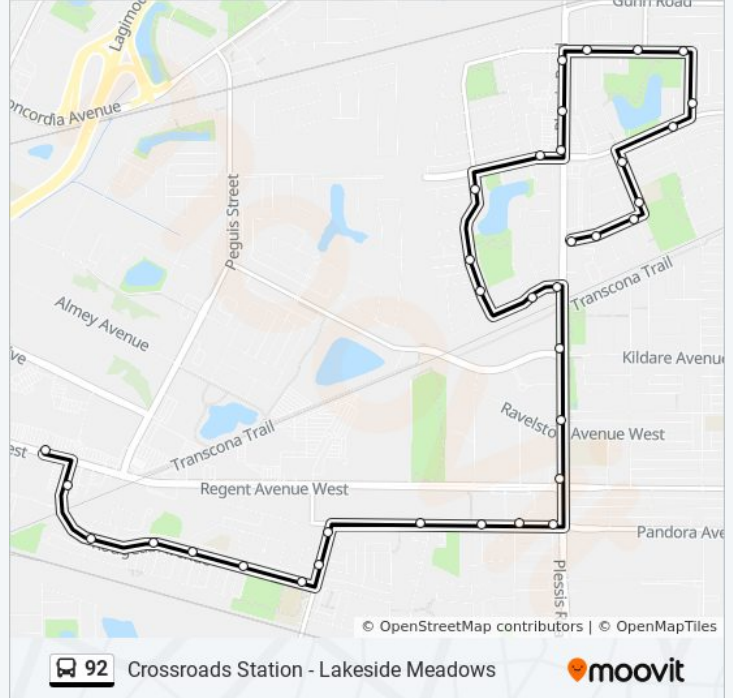

Northbound Crossroads Station Access at Wal-Mart

Direction: Kildonan Place

35 stops

[VIEW LINE SCHEDULE](#)

Eastbound Sanford Fleming at Plessis

Eastbound Sanford Fleming at Meadow Gate West

Eastbound Sanford Fleming at Meadow Gate East

Northbound Sanford Fleming at Moberly

Northbound Sanford Fleming at Whiteway

Eastbound Devonshire at Clouston

Northbound Meadow Lake at Lynn Lake

Westbound North Meadow at Fireside

Westbound North Meadow at Brookshire

92 bus Time Schedule

Kildonan Place Route Timetable:

Sunday	Not Operational
Monday	3:18 PM
Tuesday	3:18 PM
Wednesday	3:18 PM
Thursday	3:18 PM
Friday	Not Operational
Saturday	Not Operational

92 bus Info

Direction: Kildonan Place

Stops: 35

Trip Duration: 19 min

Line Summary:

- Westbound North Meadow at Long Point
- Southbound Plessis at North Meadow
- Southbound Plessis at Spring Meadow
- Southbound Plessis at Devonshire
- Westbound Devonshire at Dawnville
- Southbound Kildonan Meadow at Stoney Lake
- Southbound Kildonan Meadow at Sunway
- Southbound Kildonan Meadow at Woodside
- Southbound Kildonan Meadow at Dawnville
- Southbound Kildonan Meadow at Plessis
- Southbound Plessis at Kildare
- Southbound Plessis at Rosseau
- Southbound Plessis at Regent
- Westbound Pandora at Plessis
- Westbound Pandora at Robson
- Westbound Pandora at Atwood
- Westbound Pandora at Heartstone
- Southbound Bournais at Pandora
- Southbound Bournais at Dzyndra
- Westbound Rougeau at Bournais
- Westbound Rougeau at Wendilene
- Westbound Rougeau at Trudell
- Westbound Rougeau at Rizzuto
- Westbound Rougeau at Bachinsky
- Westbound Rougeau at Regent
- Westbound Regent at Kildonan Place (Park & Ride)