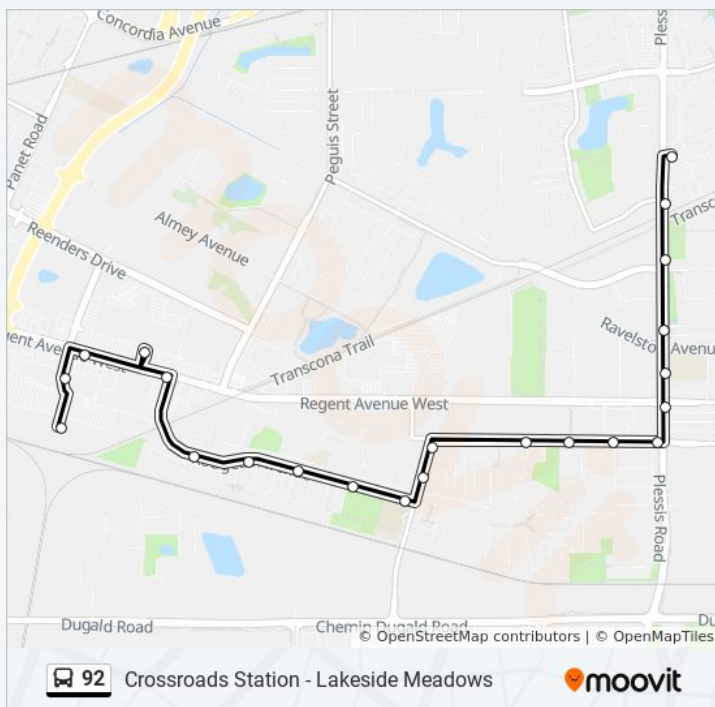

Northbound Crossroads Station Access at Wal-Mart

Direction: Kildonan Place

35 stops

[VIEW LINE SCHEDULE](#)

Eastbound Sanford Fleming at Plessis

Eastbound Sanford Fleming at Meadow Gate West

Eastbound Sanford Fleming at Meadow Gate East

Regent South

Eastbound Regent at Stapon

Northbound Kildonan Place Terminal at Kildonan Place (47, 86, 87, 92)

Eastbound Regent at Rougeau

Eastbound Rougeau at Bachinsky

Eastbound Rougeau at Rizzuto

Eastbound Rougeau at Bernard

Thursday

8:27 AM - 3:04 PM

Friday

Not Operational

Saturday

11:23 AM - 6:26 PM

92 bus Info

Direction: Lakeside Meadows

Stops: 22

Trip Duration: 13 min

Line Summary:

92 bus time schedules and route maps are available in an offline PDF at moovitapp.com. Use the [Moovit App](#) to see live bus times, train schedule or subway schedule, and step-by-step directions for all public transit in Winnipeg.