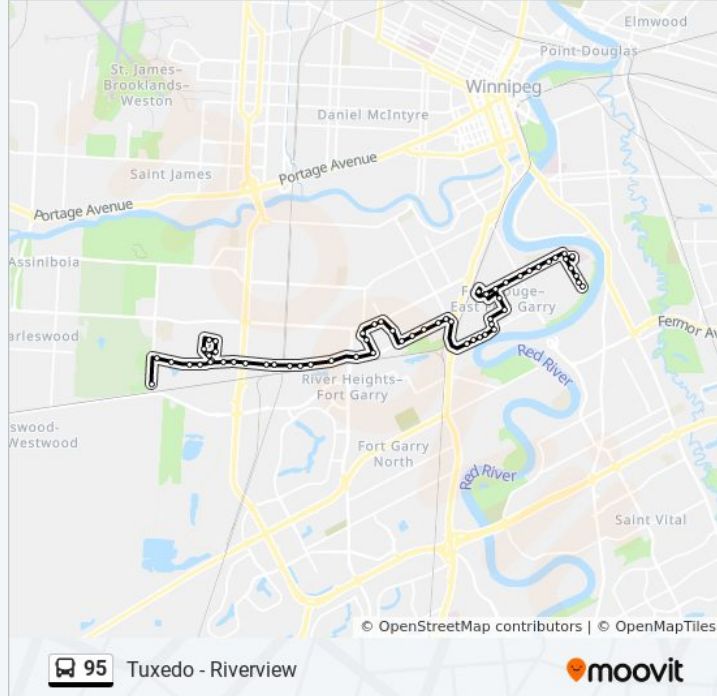

Southbound Cockburn at Jubilee

Westbound Jubilee at Riverdale

Westbound Jubilee at Lilac

Westbound Jubilee at Riverside

Westbound Jubilee at Riverside West

Northbound Stafford at Stafford Loop

Westbound Taylor at Stafford

Westbound Taylor at Harrow

Westbound Taylor at Wilton

Westbound Taylor at Nathaniel East

Westbound Taylor at Nathaniel

Northbound Nathaniel at Hector

Westbound Grant at Nathaniel

Westbound Grant at Heath

Southbound Cambridge at Grant South

Southbound Poseidon at Pan AM Pool

Southbound Poseidon at Taylor

Westbound Taylor at Waverley

Westbound Taylor at Ash

Westbound Taylor at Brock

Westbound Taylor at Campbell

Westbound Taylor at Lindsay

Westbound Taylor at Lanark

Westbound Taylor at Beaverbrook

Westbound Taylor at Kenaston East

Westbound Taylor at Kenaston West

Westbound Taylor at Morpeth

Northbound Portsmouth at Taylor

Northbound Portsmouth at Swindon

Northbound Portsmouth at Coleraine