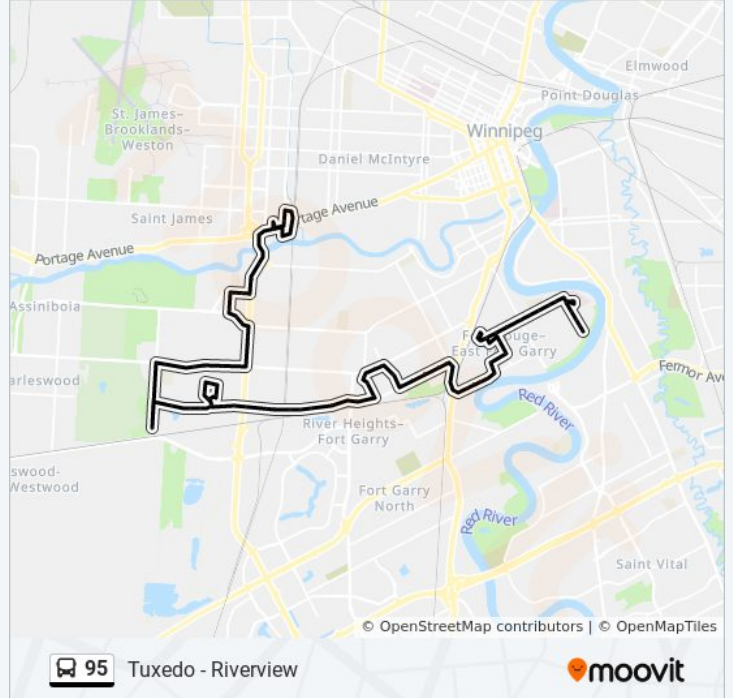

Southbound Cockburn at Jubilee
Westbound Jubilee at Riverdale
Westbound Jubilee at Lilac
Westbound Jubilee at Riverside
Westbound Jubilee at Riverside West
Northbound Stafford at Stafford Loop
Westbound Taylor at Stafford
Westbound Taylor at Harrow
Westbound Taylor at Wilton
Westbound Taylor at Nathaniel East
Westbound Taylor at Nathaniel
Northbound Nathaniel at Hector
Westbound Grant at Nathaniel
Westbound Grant at Heath
Southbound Cambridge at Grant South
Southbound Poseidon at Pan AM Pool
Southbound Poseidon at Taylor
Westbound Taylor at Waverley
Westbound Taylor at Ash
Westbound Taylor at Brock
Westbound Taylor at Campbell
Westbound Taylor at Lindsay
Westbound Taylor at Lanark
Westbound Taylor at Beaverbrook
Westbound Taylor at Kenaston East
Westbound Taylor at Kenaston West
Westbound Taylor at Morpeth
Northbound Portsmouth at Taylor
Northbound Portsmouth at Swindon
Northbound Portsmouth at Coleraine
Eastbound Swindon at Ramsgate
Southbound Swindon at Swindon North
Southbound Swindon at Swindon South