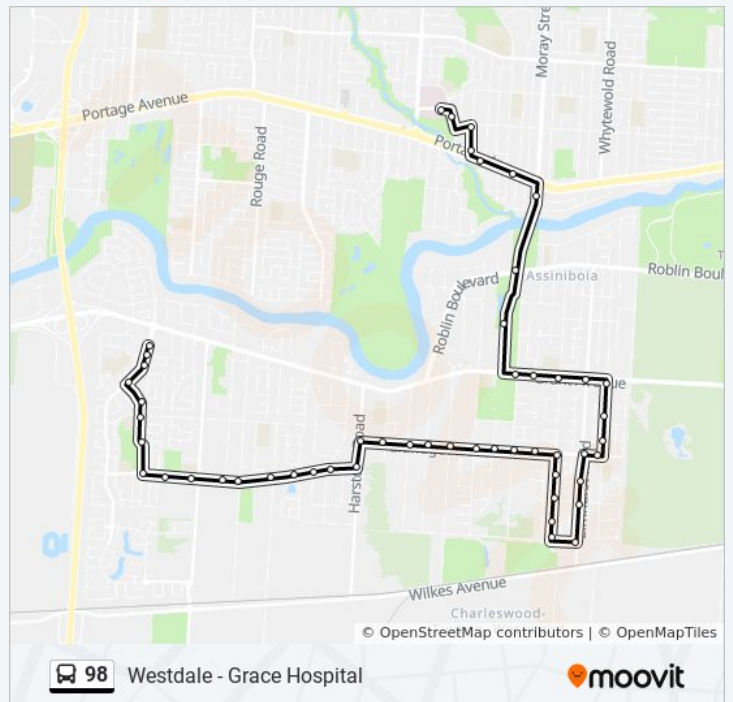

Southbound Moray at Portage

Southbound William Clement at Roblin North

Southbound William Clement at Roblin South

Eastbound Grant at Haney

Eastbound Grant at Bramble

Eastbound Grant at Charleswood Centre (Park &
Ride)

Eastbound Grant at Elmhurst

Southbound Cathcart at Grant

Southbound Cathcart at Chalfont

Southbound Cathcart at Beauchemin

Westbound Eldridge at Cathcart

Westbound Eldridge at Elmhurst

Southbound Elmhurst at Beiko North

Southbound Elmhurst at Beiko

Westbound Ridgewood at Elmhurst

Northbound Laxdal at Ridgewood

Northbound Laxdal at Brittany

98 bus Time Schedule

Westdale Route Timetable:

Sunday	Not Operational
Monday	6:15 PM
Tuesday	6:15 PM
Wednesday	6:15 PM
Thursday	6:15 PM
Friday	Not Operational
Saturday	Not Operational

98 bus Info

Direction: Westdale

Stops: 52

Trip Duration: 28 min

Line Summary:

Northbound Laxdal at Beiko
Northbound Laxdal at Beiko North
Northbound Laxdal at Eldridge
Westbound Eldridge at Hewitt
Westbound Eldridge at Haney
Westbound Eldridge at Hilton
Westbound Eldridge at Oakdale
Westbound Eldridge at Fairmont
Westbound Eldridge at Coventry
Westbound Eldridge at Buckingham
Westbound Eldridge at Dieppe
Westbound Eldridge at Harstone
Southbound Harstone at Rannock
Westbound Rannock at Pepperloaf
Westbound Rannock at Vanscoy
Westbound Rannock at Scotswood
Westbound Rannock at Community
Westbound Rannock at Municipal
Westbound Rannock at Berkley
Westbound Rannock at Charleswood
Westbound Rannock at Bingham
Westbound Rannock at Cullen
Northbound Cullen at Lismer
Northbound Cullen at Betsworth
Northbound Cullen at Hammond
Northbound Dale at Cullen
Northbound Dale at Hammond
Northbound Dale at Brownell
Northbound Dale at Windmill