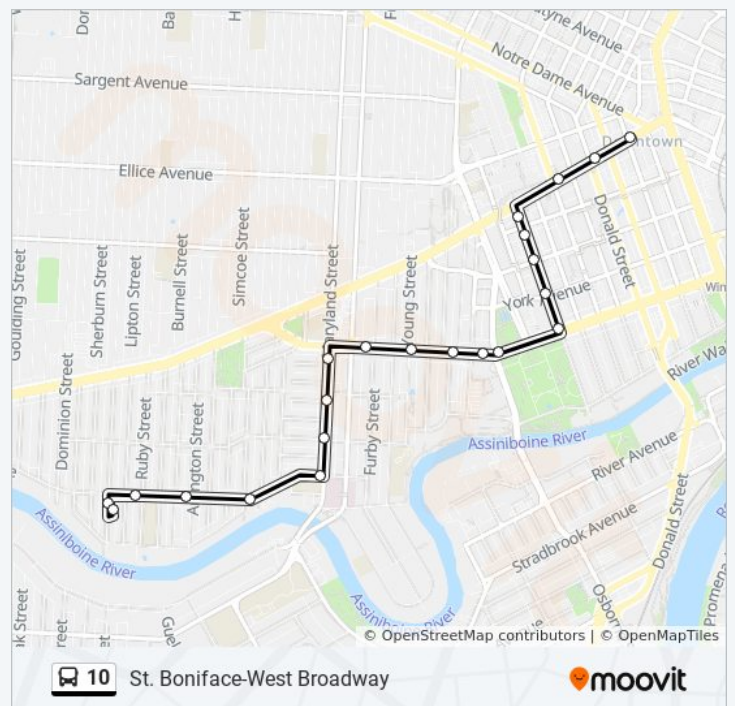

Southbound Tache at Eugenie

Eastbound Enfield at St. Mary's

**Direction: Wolseley Via Provencher**

22 stops

[VIEW LINE SCHEDULE](#)

Westbound Portage at Garry

Westbound Portage at Donald (Canada Life Centre)

Sunday	Not Operational
Monday	5:41 AM
Tuesday	5:41 AM
Wednesday	5:41 AM
Thursday	5:41 AM
Friday	Not Operational
Saturday	Not Operational

**10 bus Info**

**Direction:** Wolseley Via Provencher

**Stops:** 22

## Direction: Wolseley Via Tache

43 stops

[VIEW LINE SCHEDULE](#)

Southbound Des Meurons at Dubuc  
Westbound Dubuc at Braemar  
Westbound Dubuc at Traverse  
Westbound Enfield at Kenny  
Westbound Enfield at St. Mary's  
Northbound Tache at Eugenie  
Northbound Tache at Marion  
Northbound Tache at Rinella (St. Boniface Hospital)  
Northbound Tache at Dollard (St. Boniface Hospital)  
Northbound Tache at Despins  
Eastbound Despins at Valade  
Eastbound Despins at Louis Riel  
Northbound Aulneau at Hamel  
Northbound Aulneau at De La Cathedrale  
Northbound Aulneau at Masson  
Westbound Provencher at St. Joseph  
Westbound Provencher at Tache  
Westbound Pioneer at Canadian Museum For Human Rights  
Westbound Pioneer at Westbrook  
Westbound Portage at Westbrook  
Westbound Portage at Main  
Westbound Portage at Garry  
Westbound Portage at Donald (Canada Life Centre)  
Westbound Portage at Carlton (Portage Place)  
Southbound Kennedy at Portage South  
Southbound Kennedy at Graham  
Southbound Kennedy at St. Mary

## 10 bus Info

**Direction:** Wolseley Via Tache

**Stops:** 43

**Trip Duration:** 31 min

**Line Summary:**

Southbound Kennedy at York

Southbound Kennedy at Broadway

Westbound Broadway at Osborne East  
(Legislature)