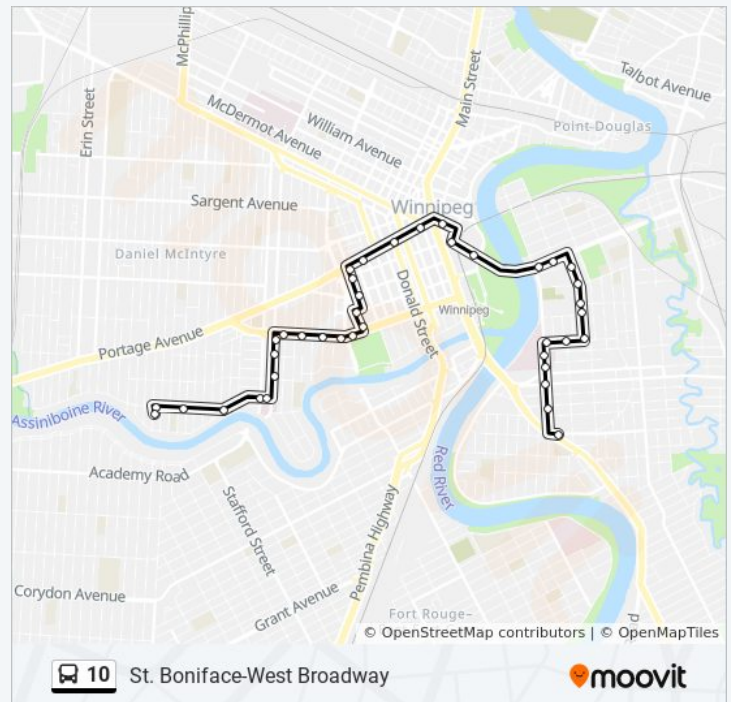

Eastbound Portage at Main

Southbound Westbrook at William Stephenson

Eastbound William Stephenson at Canadian Museum For Human Rights

Eastbound Provencher at Tache

Eastbound Provencher at St. Joseph

Southbound Aulneau at Masson

Southbound Aulneau at De La Cathedrale

Southbound Aulneau at Hamel

Southbound Aulneau at Despins

Southbound Aulneau at Dollard

Westbound Dollard at Jeanne D'Arc

Westbound Dollard at Tache (St. Boniface Hospital)

**10 bus Info**

**Direction:** St. Boniface Via Tache

**Stops:** 39

**Trip Duration:** 27 min

**Line Summary:**

Southbound Tache at Rinella (St. Boniface Hospital)

Southbound Tache at Goulet

Southbound Tache at Marion

Southbound Tache at Eugenie

Eastbound Enfield at St. Mary's

**Direction: Wolseley Via Provencher**

22 stops

[VIEW LINE SCHEDULE](#)

Westbound Portage at Garry

Westbound Portage at Donald (Canada Life Centre)