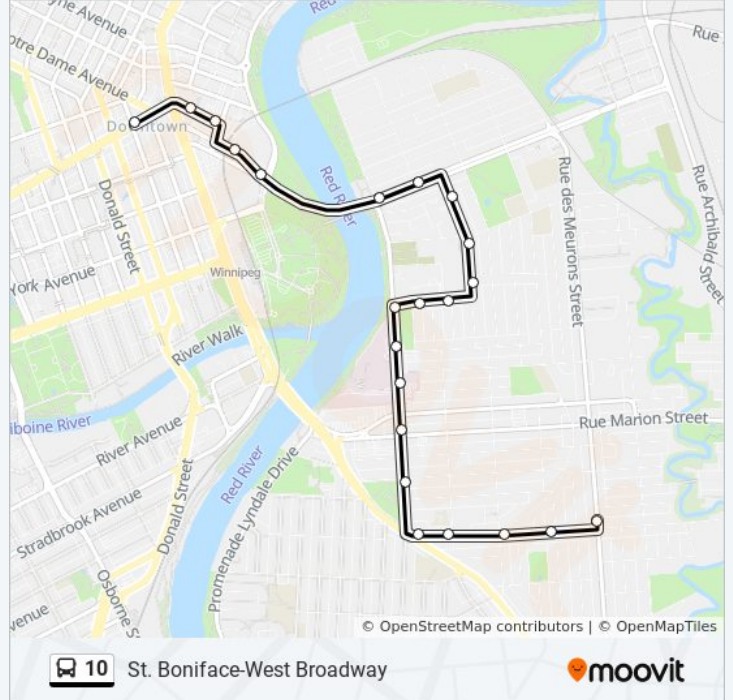

Use the Moovit App to find the closest 10 bus station near you and find out when is the next 10 bus arriving.

**Direction: Downtown**  
 22 stops  
[VIEW LINE SCHEDULE](#)

**10 bus Time Schedule**  
 Downtown Route Timetable:

Sunday	Not Operational
Monday	6:44 PM
Tuesday	6:44 PM
Wednesday	6:44 PM
Thursday	6:44 PM
Friday	Not Operational
Saturday	Not Operational

- Southbound Des Meurons at Dubuc
- Westbound Dubuc at Braemar
- Westbound Dubuc at Traverse
- Westbound Enfield at Kenny
- Westbound Enfield at St. Mary's
- Northbound Tache at Eugenie
- Northbound Tache at Marion
- Northbound Tache at Rinella (St. Boniface Hospital)
- Northbound Tache at Dollard (St. Boniface Hospital)
- Northbound Tache at Despins
- Eastbound Despins at Valade
- Eastbound Despins at Louis Riel
- Northbound Aulneau at Hamel
- Northbound Aulneau at De La Cathedrale
- Northbound Aulneau at Masson
- Westbound Provencher at St. Joseph
- Westbound Provencher at Tache
- Westbound Pioneer at Canadian Museum For Human Rights
- Westbound Pioneer at Westbrook

**10 bus Info**  
**Direction:** Downtown  
**Stops:** 22  
**Trip Duration:** 15 min  
**Line Summary:**

Westbound Portage at Westbrook

Westbound Portage at Main

Westbound Portage at Garry

Eastbound Wolseley at Misericordia Health Centre

Northbound Sherbrook at Westminster

Northbound Sherbrook at Sara

Northbound Sherbrook at Broadway South

Eastbound Broadway at Furby

Eastbound Broadway at Young