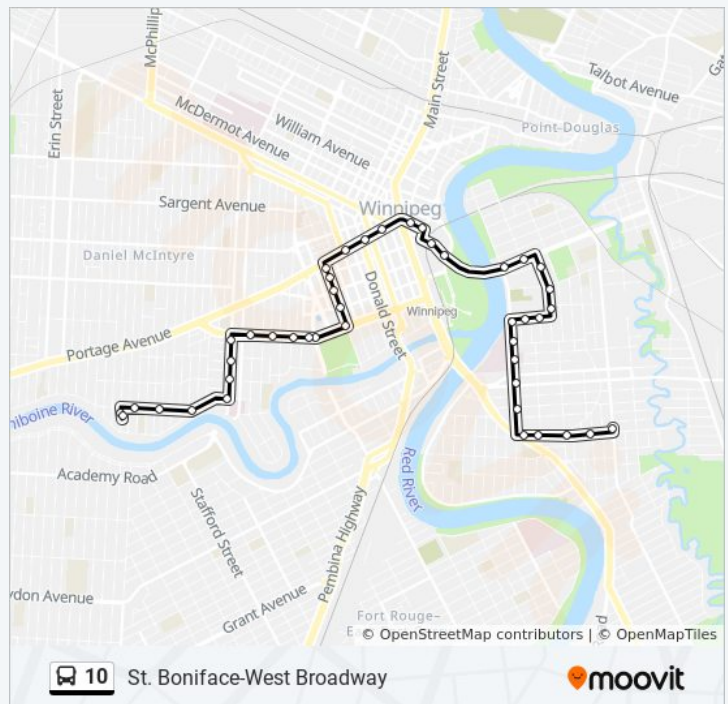

## Direction: Wolseley Via Tache

43 stops

[VIEW LINE SCHEDULE](#)

Southbound Des Meurons at Dubuc  
Westbound Dubuc at Braemar  
Westbound Dubuc at Traverse  
Westbound Enfield at Kenny  
Westbound Enfield at St. Mary's  
Northbound Tache at Eugenie  
Northbound Tache at Marion  
Northbound Tache at Rinella (St. Boniface Hospital)  
Northbound Tache at Dollard (St. Boniface Hospital)  
Northbound Tache at Despins  
Eastbound Despins at Valade  
Eastbound Despins at Louis Riel  
Northbound Aulneau at Hamel  
Northbound Aulneau at De La Cathedrale  
Northbound Aulneau at Masson  
Westbound Provencher at St. Joseph  
Westbound Provencher at Tache  
Westbound Pioneer at Canadian Museum For Human Rights  
Westbound Pioneer at Westbrook  
Westbound Portage at Westbrook  
Westbound Portage at Main  
Westbound Portage at Garry  
Westbound Portage at Donald (Canada Life Centre)  
Westbound Portage at Carlton (Portage Place)  
Southbound Kennedy at Portage South  
Southbound Kennedy at Graham  
Southbound Kennedy at St. Mary

## 10 bus Time Schedule

Wolseley Via Tache Route Timetable:

Sunday	12:31 AM - 9:46 PM
Monday	5:47 AM - 11:35 PM
Tuesday	12:30 AM - 11:35 PM
Wednesday	12:30 AM - 11:35 PM
Thursday	12:30 AM - 11:35 PM
Friday	12:30 AM - 9:46 PM
Saturday	6:18 AM - 11:36 PM

## 10 bus Info

**Direction:** Wolseley Via Tache

**Stops:** 43

**Trip Duration:** 31 min

**Line Summary:**

Southbound Kennedy at York

Southbound Kennedy at Broadway

Westbound Broadway at Osborne East  
(Legislature)