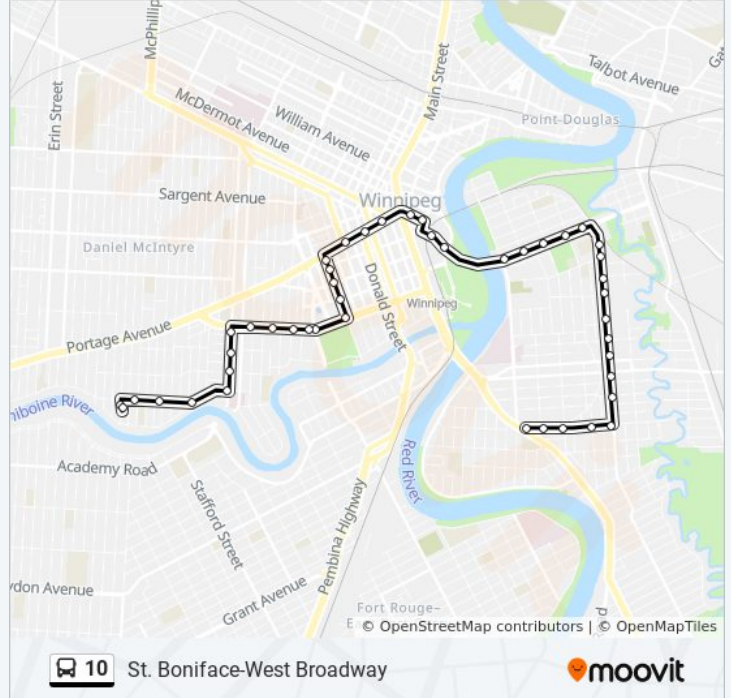

Westbound Portage at Main

Westbound Portage at Garry

Westbound Portage at Donald (Canada Life Centre)

Westbound Portage at Carlton (Portage Place)

Southbound Kennedy at Portage South

Southbound Kennedy at Graham

Southbound Kennedy at St. Mary

Southbound Kennedy at York

Southbound Kennedy at Broadway

Westbound Broadway at Osborne East (Legislature)

Westbound Broadway at Osborne

Westbound Broadway at Balmoral

Westbound Broadway at Young

Westbound Broadway at Furby

Southbound Maryland at Broadway

Southbound Maryland at Alloway

Southbound Maryland at Westminster

Westbound Wolseley at Maryland

Westbound Wolseley at Canora

Westbound Wolseley at Arlington

Westbound Wolseley at Ruby

Southbound Aubrey at Wolseley

10 bus time schedules and route maps are available in an offline PDF at [moovitapp.com](https://moovitapp.com). Use the [Moovit App](#) to see live bus times, train schedule or subway schedule, and step-by-step directions for all public transit in Winnipeg.