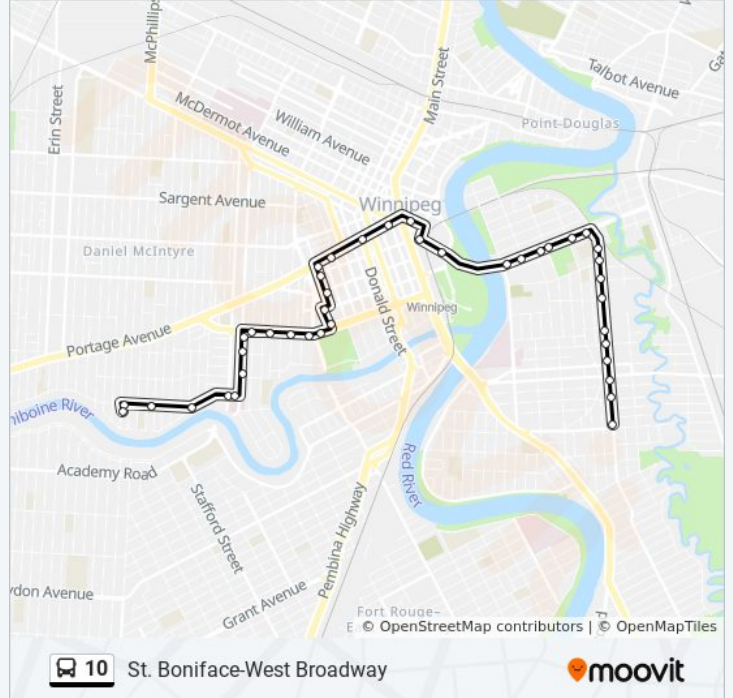

Eastbound Wolseley at Misericordia Health Centre

Northbound Sherbrook at Westminster

Northbound Sherbrook at Sara

Northbound Sherbrook at Broadway South

Eastbound Broadway at Furby

Eastbound Broadway at Young

Eastbound Broadway at Balmoral

Eastbound Broadway at Osborne

Eastbound Broadway at Osborne East (Legislature)

Northbound Memorial at Broadway

Northbound Memorial at York

Northbound Vaughan at St. Mary

### 10 bus Info

**Direction:** St. Boniface Via Provencher

**Stops:** 41

**Trip Duration:** 28 min

**Line Summary:**

- Northbound Vaughan at Graham (The Bay)
- Northbound Vaughan at Portage South
- Eastbound Portage at Edmonton (Portage Place)
- Eastbound Portage at Donald (Canada Life Centre)
- Eastbound Portage at Fort
- Eastbound Portage at Main
- Southbound Westbrook at William Stephenson
- Eastbound William Stephenson at Canadian Museum For Human Rights
- Eastbound Provencher at Tache
- Eastbound Provencher at St. Joseph
- Eastbound Provencher at Aulneau
- Eastbound Provencher at Langevin
- Eastbound Provencher at St. Jean Baptiste
- Eastbound Provencher at Des Meurons
- Southbound Des Meurons at Provencher Sud
- Southbound Des Meurons at De La Cathedrale
- Southbound Des Meurons at Deschambault
- Southbound Des Meurons at Hamel
- Southbound Des Meurons at Yelle
- Southbound Des Meurons at Bertrand
- Southbound Des Meurons at Goulet
- Southbound Des Meurons at Marion
- Southbound Des Meurons at Eugenie
- Southbound Des Meurons at Dubuc

**Direction: St. Boniface Via Tache**

39 stops

[VIEW LINE SCHEDULE](#)

- Northbound Aubrey at Wolseley
- Eastbound Wolseley at Aubrey
- Eastbound Wolseley at Lenore
- Eastbound Wolseley at Palmerston

**10 bus Time Schedule**