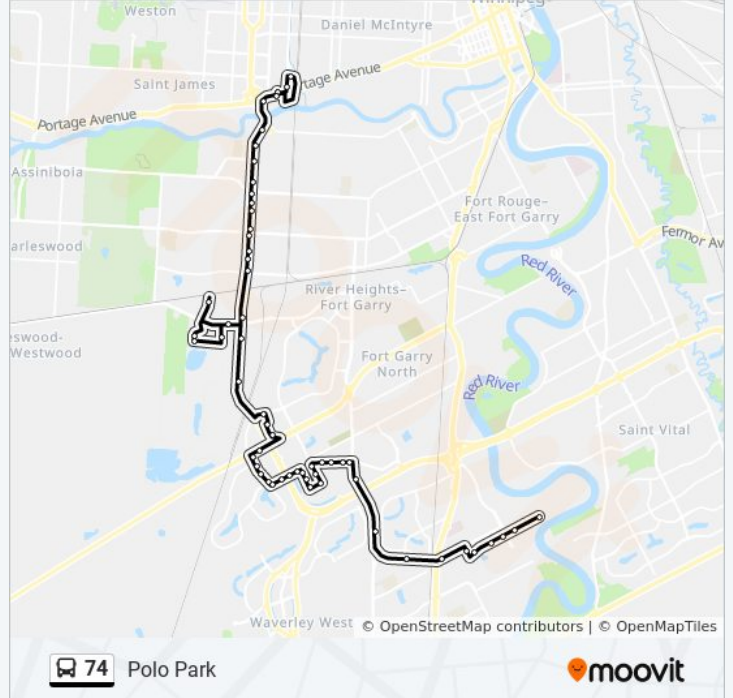

Polo Park

Get The App

The 74 bus line (Polo Park) has 2 routes. For regular weekdays, their operation hours are:
 (1) Polo Park: 6:02 AM - 9:21 PM (2) University Of Manitoba: 5:47 AM - 9:06 PM
 Use the Moovit App to find the closest 74 bus station near you and find out when is the next 74 bus arriving.

Direction: Polo Park
 59 stops
[VIEW LINE SCHEDULE](#)

74 bus Time Schedule
 Polo Park Route Timetable:

Sunday	9:39 AM - 6:02 PM
Monday	6:02 AM - 9:21 PM
Tuesday	6:02 AM - 9:21 PM
Wednesday	6:02 AM - 9:21 PM
Thursday	6:02 AM - 9:21 PM
Friday	9:39 AM - 6:02 PM
Saturday	6:42 AM - 7:02 PM

74 bus Info
Direction: Polo Park
Stops: 59
Trip Duration: 63 min
Line Summary:

- Westbound Dafoe at U Of M Station (74, 75, 78)
- Westbound Dafoe at Agriculture
- Westbound Dafoe at University
- Westbound Dafoe at Rh Way
- Westbound Innovation at Research
- Northbound Research at Chancellor Matheson
- Westbound Chancellor Matheson at Pembina
- Westbound Chancellor Matheson at Pembina West
- Westbound Bison at Markham
- Westbound Arbour Meadow at Bridgeland
- Eastbound Arbour Meadow at Bridgeland
- Northbound Waverley at Bishop Grandin
- Westbound Scurfield at Waverley
- Westbound Scurfield at Waverley West
- Westbound Scurfield at Henlow East
- Westbound Scurfield at Dovercourt East
- Southbound Dovercourt at Scurfield
- Southbound Dovercourt at Scurfield South
- Southbound Dovercourt at Henlow
- Northbound Henlow at Fultz
- Northbound Henlow at Scurfield South

Northbound Kenaston at Academy

Northbound Kintyre at Portage

Eastbound Portage at Tylehurst (Polo Park)

Westbound Westway at Empress

Southbound Empress at Eastway

Northbound Polo Park at Polo Park (74)

Direction: University Of Manitoba