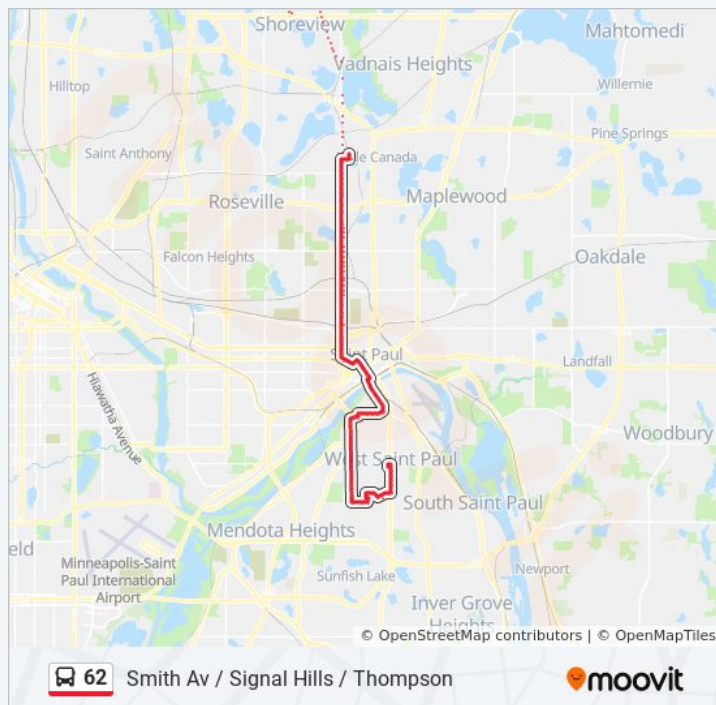

**62 bus Info**

**Direction:** Smith Av / Signal Hills / Thompson

**Stops:** 114

**Trip Duration:** 54 min

**Line Summary:**

Marketplace Dr & Marketplace Ctr

Marketplace Dr & Little Canada

Little Canada Rd & Middle St