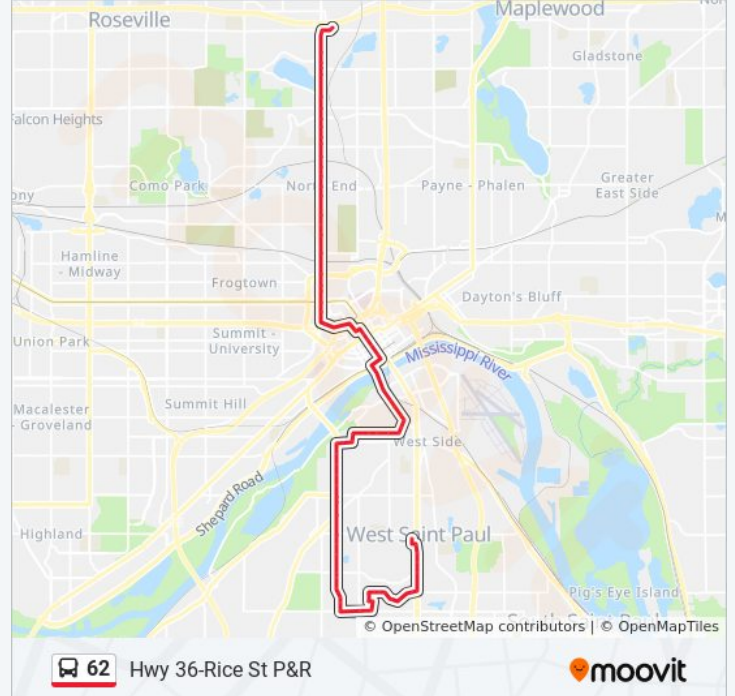

Winifred St W & Bellows St S

Winifred St W & Bidwell St S

Winifred St W & Stryker Ave S

Winifred St W & Humboldt Ave S

Wabasha St & Congress St

Wabasha St & Cesar Chavez St

Robert St S & Isabel St

Robert St S & Colorado St

Robert St S & Plato Blvd E

Robert St at Fillmore Av SE Corner

Robert St & 5th St

Robert St & 6th St

Robert St & 7th Place

Robert St & 9th St

10th St E & Cedar St  
12th St W & John Ireland Blvd  
Rice St & Fuller Av  
Rice St & University Ave  
Rice St & Charles Ave  
Rice St & Como Ave  
Rice St & Pennsylvania Ave  
Rice St & Sycamore St  
Rice St & Manitoba Ave  
Rice St & Front Ave  
Rice St & Lawson Ave  
Rice St & Geranium Ave  
Rice St & Maryland Ave  
Rice St & Orange Ave  
Rice St & Ivy Ave  
Rice St & Cottage Ave  
Rice St & Arlington Ave  
Rice St & Nebraska Ave  
Rice St & Hoyt Ave  
Rice St & Wheelock Pkwy  
Rice St & Larpenteur Ave  
Rice St & Mccarrons Blvd S  
Rice St & #1870  
Rice St & Roselawn Ave  
Rice St & Mccarrons Blvd N  
Rice St & Elmer St  
Rice St & Co Rd B  
Hwy 36 & Rice St P&R & Shelter

**Direction: Little Canada**

28 stops

[VIEW LINE SCHEDULE](#)

Perimeter & Shoreview Community Center

**62 bus Time Schedule**

Little Canada Route Timetable:

Sunday	Not Operational
Monday	6:18 AM - 8:01 AM

Shoreview Community Center & Victoria Dr

### Direction: Rice St / Downtown

70 stops

[VIEW LINE SCHEDULE](#)

Perimeter & Shoreview Community Center

Shoreview Community Center & Victoria Dr