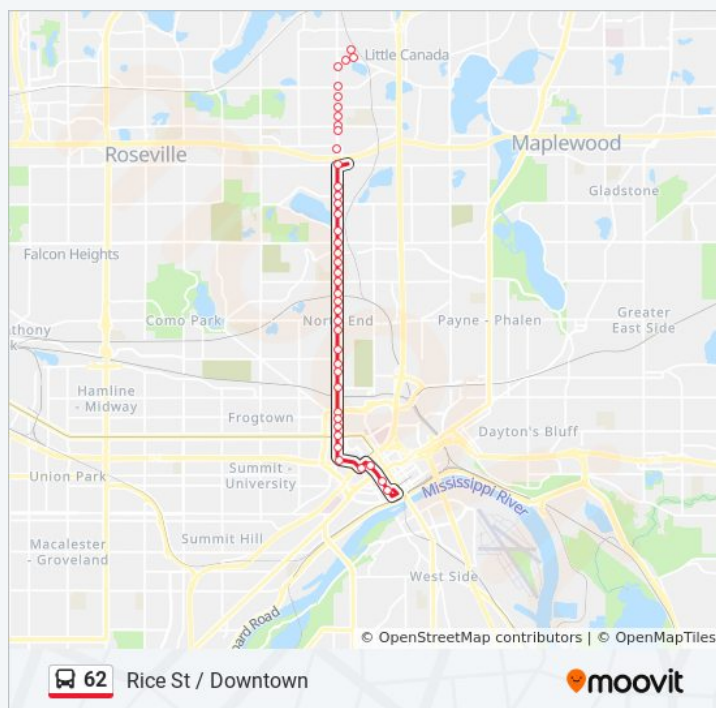

### Direction: Rice St / Downtown

70 stops

[VIEW LINE SCHEDULE](#)

Perimeter & Shoreview Community Center

Shoreview Community Center & Victoria Dr

Marketplace Dr & Little Canada

Little Canada Rd & Middle St

Rice St & Rosedale Estates S

Rice St & Co Rd C

Rice St & Wewers Rd

Rice St & Demont Ave

Rice St & Transit Ave

Thursday

### 62 bus Info

**Direction:** Rice St / Downtown

**Stops:** 70

**Trip Duration:** 23 min

**Line Summary:**

Rice St & Co Rd B-2

Rice St & Grandview Ave

Rice St & Minnesota Ave