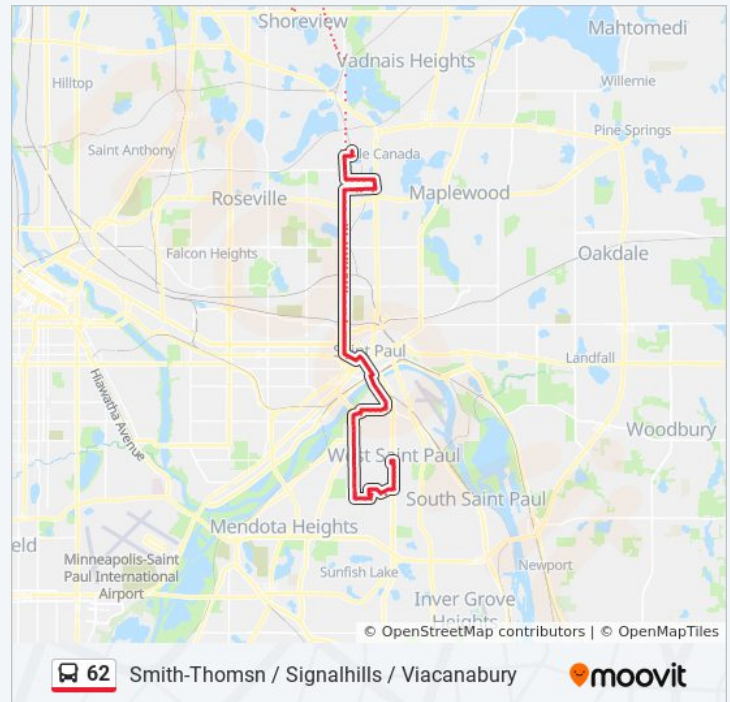

Direction: Smith-Thomson / Signalhills / Viacanabury

Stops: 95

Trip Duration: 60 min

Line Summary:

Demont Ave & Stark St

Demont Ave & Jackson St

Demont Ave & Canabury Court

Canabury Dr & Demont Ave

Canabury Dr & Co Rd B-2

Co Rd B-2 & Grand Pre Apts

Co Rd B-2 & St Jude Medical Center

Co Rd B-2 & Roseville Middle School

Co Rd B-2 & Rice St

Rice St & Grandview Ave

Rice St & Minnesota Ave

Rice St & Co Rd B

Rice St & Elmer St

Rice St & Mccarrons Blvd N

Rice St & Mccarrons St

Rice St & Center St

Rice St & Mccarrons Blvd S

Rice St & Larpenteur Ave

Rice St & Wheelock Pkwy

Rice St & Hoyt Ave

Rice St & Nebraska Ave

Rice St & Arlington Ave

Rice St & Cottage Ave

Rice St & Ivy Ave

Rice St & Orange Ave

Rice St & Maryland Ave

Rice St & Geranium Ave

Rice St & Lawson Ave

Rice St & Litchfield St

Rice St & Milford St

Rice St & Sycamore St

Rice St & Pennsylvania Ave

Rice St & Como Ave