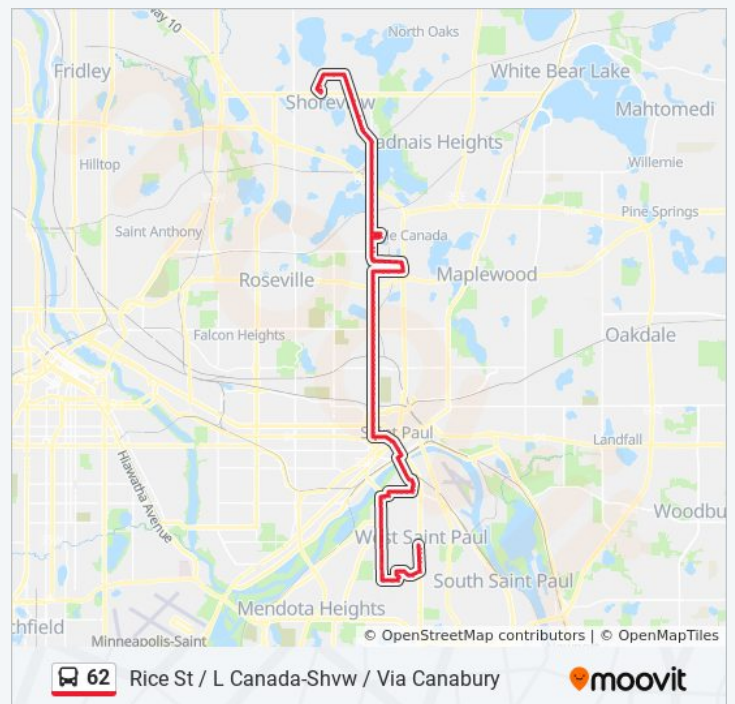

**Stops:** 78

**Trip Duration:** 15 min

**Line Summary:**

Rice St & #1870

Rice St & Roselawn Ave

Rice St & Mccarrons Blvd N

Rice St & Elmer St

Rice St & Co Rd B