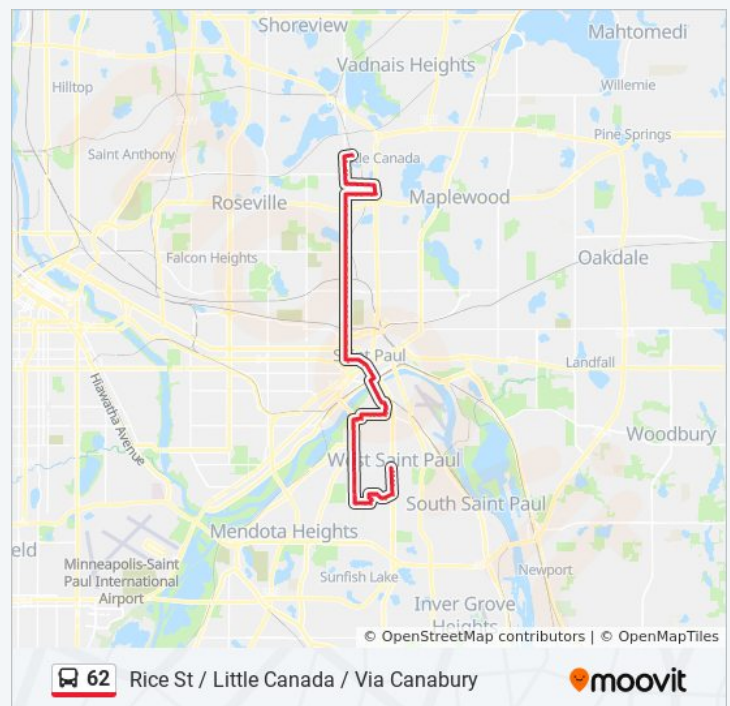

## 62 bus Info

**Direction:** Rice St / Little Canada / Via Canabury

**Stops:** 97

**Trip Duration:** 56 min

**Line Summary:**

Smith Ave & Annapolis St W

Smith Ave & Winona St W

Smith Ave & Sidney St W