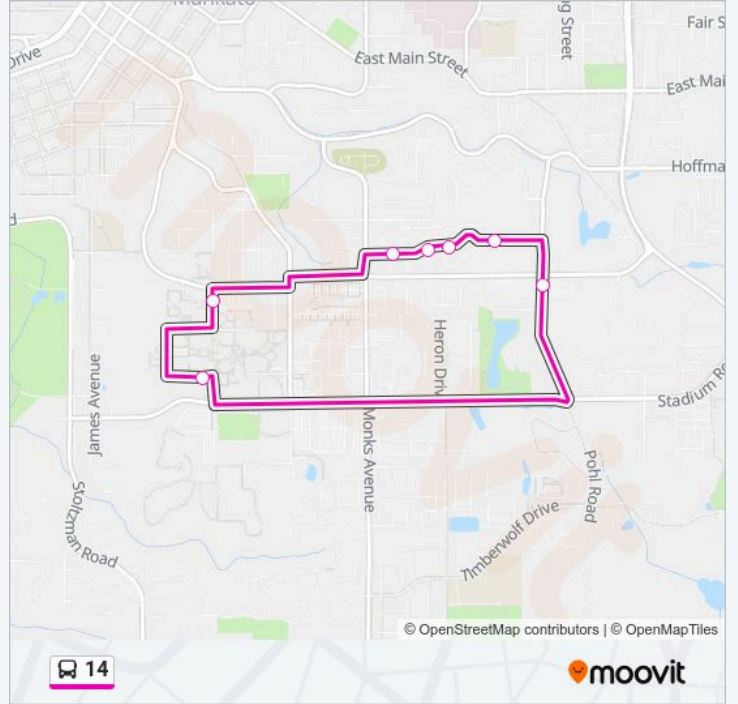

Direction:

8 stops

[VIEW LINE SCHEDULE](#)

Msu - Centennial Student Union

College Station

The Grove - D

The Grove - C

The Grove - B

The Grove - A

Msu - Mcelroy Residence Community

Msu - Centennial Student Union

14 bus Time Schedule

Route Timetable:

Sunday	Not Operational
Monday	7:00 AM - 5:30 PM
Tuesday	7:00 AM - 5:30 PM
Wednesday	7:00 AM - 5:30 PM
Thursday	7:00 AM - 5:30 PM
Friday	7:00 AM - 5:30 PM
Saturday	Not Operational

14 bus Info

Direction:

Stops: 8

Trip Duration: 17 min

Line Summary:

14 bus time schedules and route maps are available in an offline PDF at moovitapp.com. Use the Moovit App to see live bus times, train schedule or subway schedule, and step-by-step directions for all public transit in Minneapolis - St. Paul, MN.