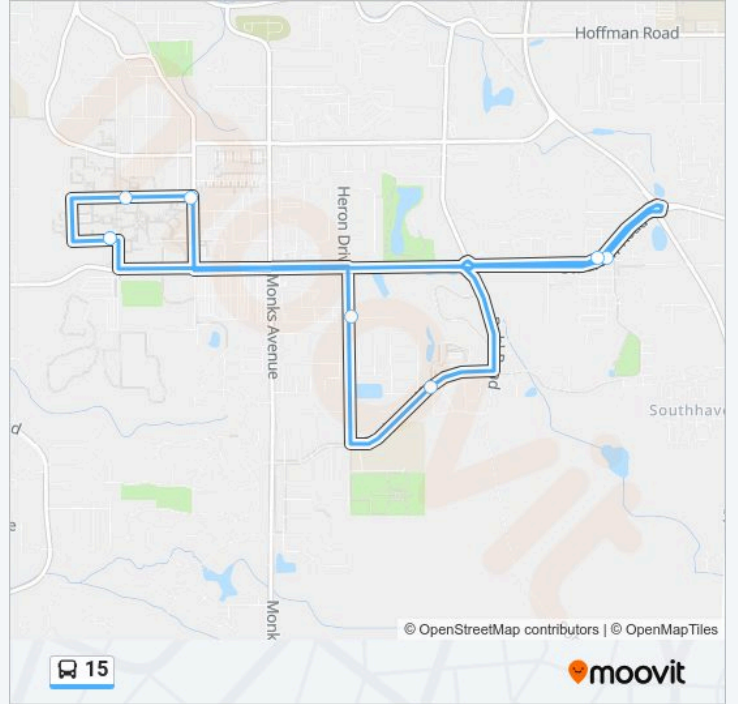

15

Get The App

The 15 bus line has one route. For regular weekdays, their operation hours are:

(1) : 6:30 AM - 5:30 PM

Use the Moovit App to find the closest 15 bus station near you and find out when is the next 15 bus arriving.

Direction:

8 stops

[VIEW LINE SCHEDULE](#)

Msu - Centennial Student Union

Msu - Nelson Hall

Msu - Maywood Ave & Warren St

Tanager Path

Skylark Trl

The Quarters

Heron Dr

Msu - Centennial Student Union

15 bus Time Schedule

Route Timetable:

Sunday	Not Operational
Monday	6:30 AM - 5:30 PM
Tuesday	6:30 AM - 5:30 PM
Wednesday	6:30 AM - 5:30 PM
Thursday	6:30 AM - 5:30 PM
Friday	6:30 AM - 5:30 PM
Saturday	Not Operational

15 bus Info

Direction:

Stops: 8

Trip Duration: 19 min

Line Summary:

15 bus time schedules and route maps are available in an offline PDF at moovitapp.com. Use the Moovit App to see live bus times, train schedule or subway schedule, and step-by-step directions for all public transit in Minneapolis - St. Paul, MN.