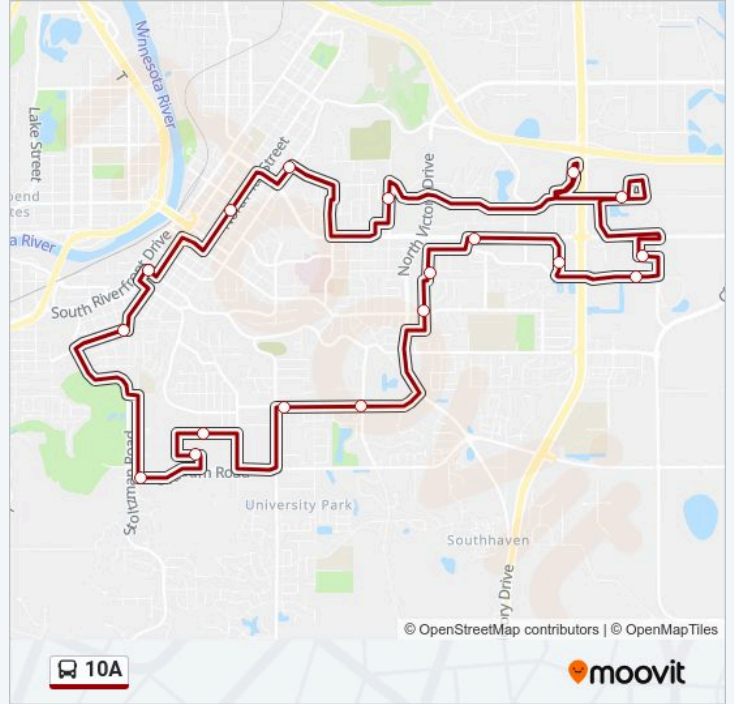

 10A

Get The App

The 10A bus line has one route. For regular weekdays, their operation hours are:

(1) : 6:05 AM - 7:05 PM

Use the Moovit App to find the closest 10A bus station near you and find out when is the next 10A bus arriving.

Direction:

19 stops

[VIEW LINE SCHEDULE](#)

Cherry St
Lincoln Community Center
Stadium Rd & James Ave
Msu - Centennial Student Union
Msu - Nelson Hall
Monks & Balcerzak
Balcerzak & Pohl
N Black Eagle Dr & E Main St
Open Door Health Center
Aldi
Walmart
Dmv
Eastridge Clinic
Adams St - Wow Zone/Hyvee
River Hills Mall/Target
Orness Plaza
Adams St & N 6th St
GUS Johnson
Cherry St

10A bus Time Schedule

Route Timetable:

Sunday	Not Operational
Monday	6:05 AM - 7:05 PM
Tuesday	6:05 AM - 7:05 PM
Wednesday	6:05 AM - 7:05 PM
Thursday	6:05 AM - 7:05 PM
Friday	6:05 AM - 7:05 PM
Saturday	Not Operational

10A bus Info

Direction:

Stops: 19

Trip Duration: 56 min

Line Summary:

10A bus time schedules and route maps are available in an offline PDF at moovitapp.com. Use the Moovit App to see live bus times, train schedule or subway schedule, and step-by-step directions for all public transit in Minneapolis - St. Paul, MN.