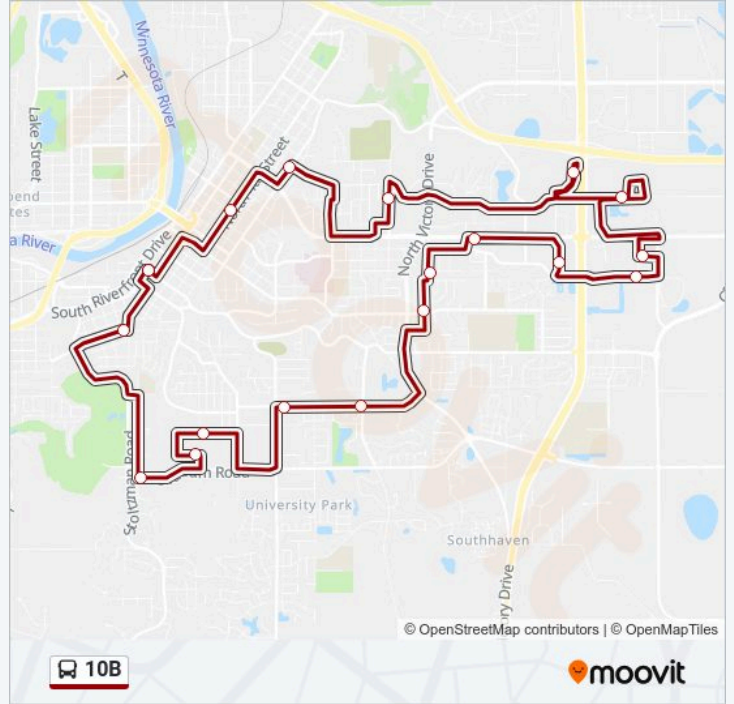

 10B

Get The App

The 10B bus line has one route. For regular weekdays, their operation hours are:

(1) : 6:35 AM - 7:35 PM

Use the Moovit App to find the closest 10B bus station near you and find out when is the next 10B bus arriving.

Direction:

19 stops

[VIEW LINE SCHEDULE](#)

Cherry St
Lincoln Community Center
Stadium Rd & James Ave
Msu - Centennial Student Union
Msu - Nelson Hall
Monks & Balcerzak
Balcerzak & Pohl
N Black Eagle Dr & E Main St
Open Door Health Center
Aldi
Walmart
Dmv
Eastridge Clinic
Adams St - Wow Zone/Hyvee
River Hills Mall/Target
Orness Plaza
Adams St & N 6th St
GUS Johnson
Cherry St

10B bus Time Schedule

Route Timetable:

Sunday	8:35 AM - 4:35 PM
Monday	6:35 AM - 7:35 PM
Tuesday	6:35 AM - 7:35 PM
Wednesday	6:35 AM - 7:35 PM
Thursday	6:35 AM - 7:35 PM
Friday	6:35 AM - 7:35 PM
Saturday	8:35 AM - 7:35 PM

10B bus Info

Direction:

Stops: 19

Trip Duration: 56 min

Line Summary:

10B bus time schedules and route maps are available in an offline PDF at moovitapp.com. Use the Moovit App to see live bus times, train schedule or subway schedule, and step-by-step directions for all public transit in Minneapolis - St. Paul, MN.