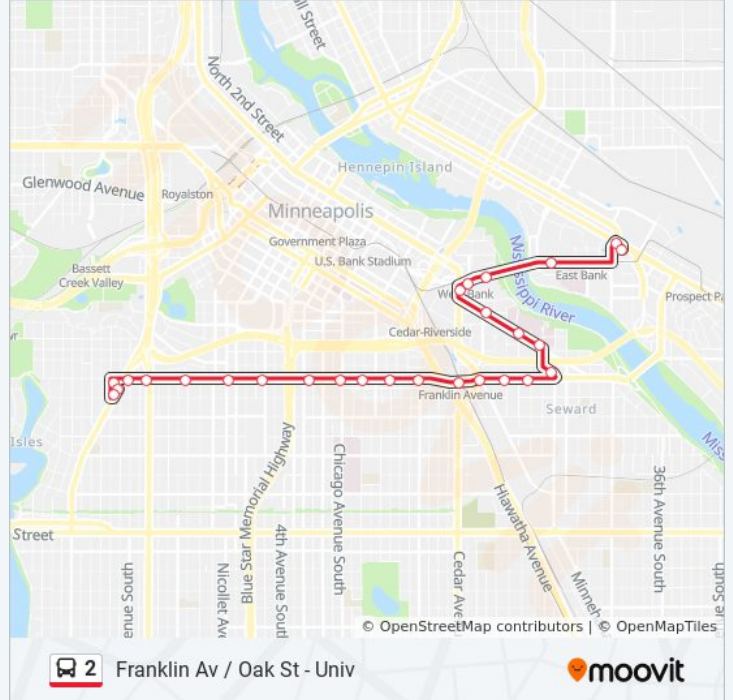

Use the Moovit App to find the closest 2 bus station near you and find out when is the next 2 bus arriving.

**Direction: Franklin Av / Oak St - Univ**  
 27 stops  
[VIEW LINE SCHEDULE](#)

**2 bus Time Schedule**  
 Franklin Av / Oak St - Univ Route Timetable:

**2 bus Info**  
**Direction:** Franklin Av / Oak St - Univ  
**Stops:** 27  
**Trip Duration:** 27 min  
**Line Summary:**

Cedar Ave S & 3rd St S

Washington Ramp & Cedar Ave S

Washington Ave & Anderson Hall

Washington Ave & Coffman Union

Oak St SE & University Ave SE

Ontario St SE & Beacon St

**Direction: Franklin Av / To Central / U Of M**

38 stops

[VIEW LINE SCHEDULE](#)

Hennepin Ave & Franklin / 22nd St

Hennepin Ave S & 22nd St W

### 2 bus Info

**Direction:** Franklin Av / To Hennepin

**Stops:** 36

University Ave SE & Univ Rec Center

Oak St Se & Washington Ave Se

Washington Ave & Coffman Union (Northrop)

Washington Ave & Willey Hall