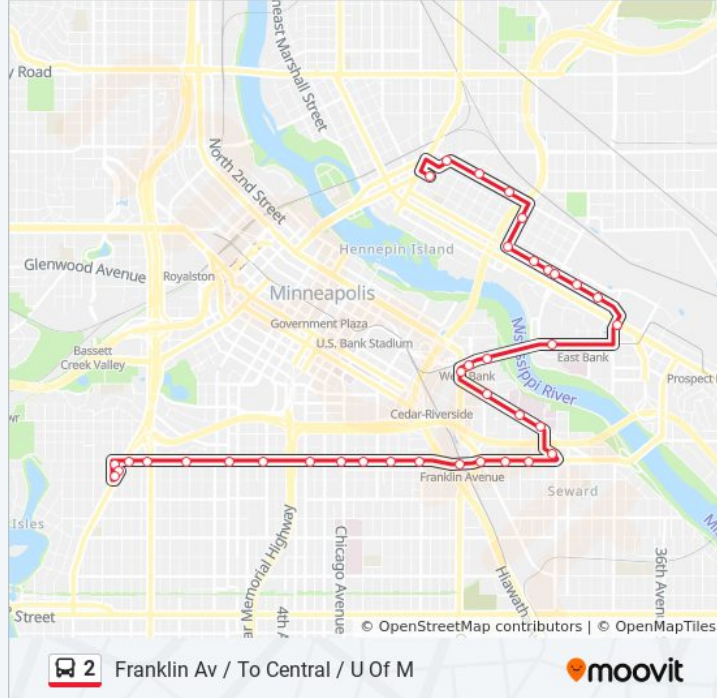

**2 bus Info**  
**Direction:** Franklin Av / Oak St - Univ  
**Stops:** 27  
**Trip Duration:** 27 min  
**Line Summary:**

Cedar Ave S & 3rd St S

Washington Ramp & Cedar Ave S

Washington Ave & Anderson Hall

**2 bus Info**

**Direction:** Franklin Av / To Central / U Of M

**Stops:** 38

**Trip Duration:** 37 min

**Line Summary:**

Riverside Ave & 25th Ave S

Riverside Ave & 23rd Ave S

Riverside Ave & 20th Ave S

4th St SE & 14th Ave SE

4th St SE & 13th Ave SE

4th St SE & 10th Ave SE

10th Ave SE & 7th St SE

8th St SE & 8th Ave SE

8th St SE & 5th Ave SE

Hennepin Ave E & 8th St SE

7th St SE & 2nd Ave SE

### Direction: Franklin Av / To Hennepin

36 stops

[VIEW LINE SCHEDULE](#)

8th St SE & 2nd Ave SE

8th St SE & Hennepin Ave E

8th St SE & 5th Ave SE

8th St SE & 8th Ave SE

8th St SE & 10th Ave SE