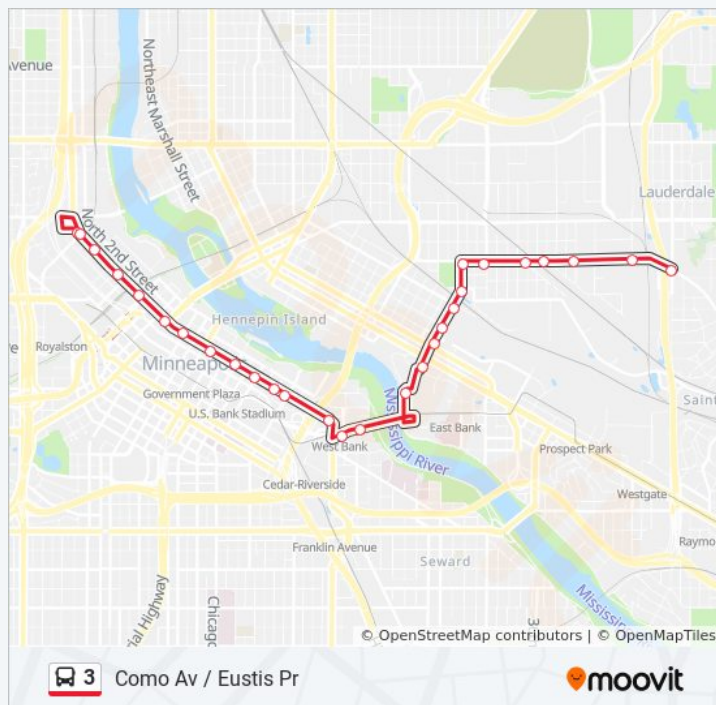

Washington Ave & 10th Ave N

Washington Ave N & 10th Ave N

Direction: Como Av / Eustis Pr

28 stops

[VIEW LINE SCHEDULE](#)

Washington Ave N & 10th Ave N

Washington Ave & 10th Ave N

Washington Ave N & 8th Ave N

Como Ave SE & 27th Ave SE

Como Ave SE & 33rd Ave SE

3 bus Time Schedule

Como Av / Eustis Pr Route Timetable:

Sunday	10:28 PM - 11:31 PM
Monday	9:48 PM - 11:48 PM
Tuesday	12:49 AM - 11:48 PM
Wednesday	12:49 AM - 11:48 PM
Thursday	12:49 AM - 11:48 PM
Friday	12:49 AM - 11:48 PM
Saturday	12:49 AM

3 bus Info

Direction: Como Av / Eustis Pr

Stops: 28

Trip Duration: 15 min

Line Summary:

Como Ave & Eustis St

Direction: Dwtm Mpls / North Loop / Via Front Av

65 stops

[VIEW LINE SCHEDULE](#)

Union Depot & Gate A1

Robert St & 5th St

Robert St & 6th St

Robert St & 7th Place

Robert St & 9th St

10th St E & Cedar St

12th St W & John Ireland Blvd