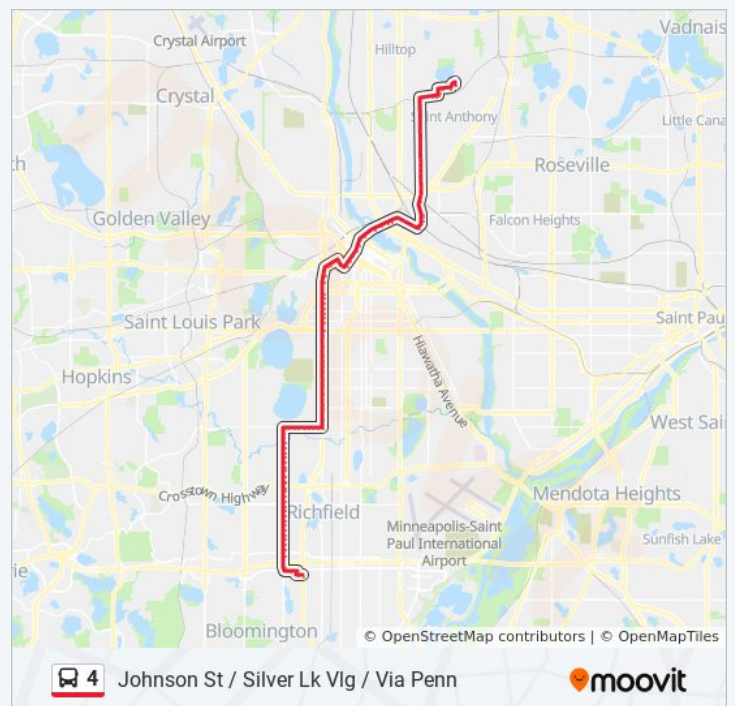

Wednesday 12:26 AM - 10:43 PM

Thursday 12:26 AM - 10:43 PM

Friday 12:26 AM - 10:43 PM

Saturday 12:26 AM - 10:14 PM

4 bus Info

Direction: Johnson St / Silver Lk Vlg / Via Penn

Stops: 113

Trip Duration: 70 min

Line Summary:

50th St W & Logan Ave S

50th St W & James Ave S

50th St W & Minnehaha Pkwy

50th St W & Fremont Ave S

50th St W & Dupont Ave S

50th St W & Bryant Ave S

Lyndale Ave S & 50th St W