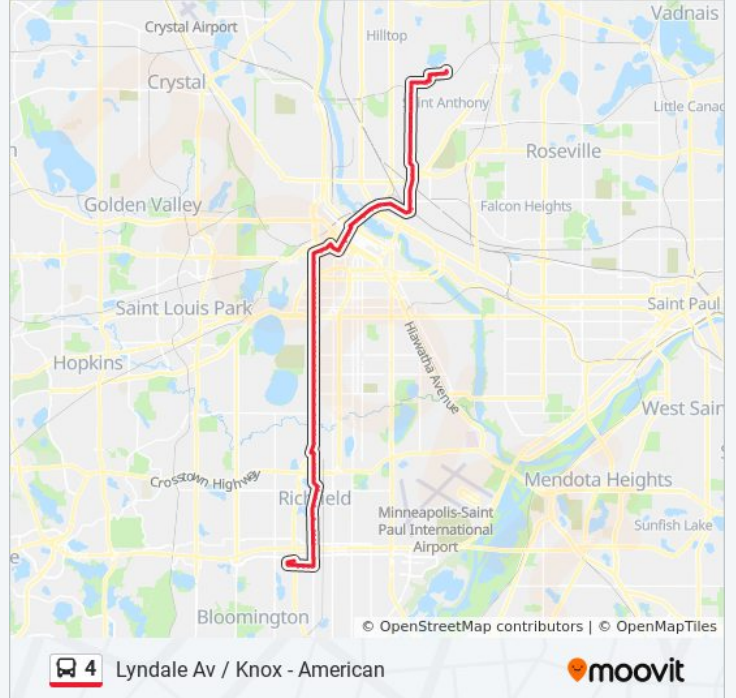

Stops: 104

Trip Duration: 55 min

Line Summary:

Johnson St NE & 32nd Ave NE
Johnson St NE & 31st Ave NE
Johnson St NE & 30th Ave NE
Johnson St NE & 29th Ave NE
Johnson St NE & 28th Ave NE
Johnson St NE & 27th Ave NE
Johnson St NE & 26th Ave NE
Johnson St NE & Lowry Ave NE
Johnson St NE & 23rd Ave NE
Johnson St NE & 22nd Ave NE
Johnson St NE & 19th Ave NE
Johnson St NE & Quarry Center
Johnson St NE & 14th Ave NE
Johnson St NE & Broadway St NE
Johnson St NE & Shaw-Stewart Lumber
Johnson St NE & Hennepin Ave E
10th Ave SE & Hennepin Business Center
10th Ave SE & 8th St SE
8th St SE & 8th Ave SE
8th St SE & 5th Ave SE
Hennepin Ave E & 8th St SE
1st Ave NE & 6th St NE
1st Ave NE & 6th / 5th St NE
1st Ave NE & 5th St NE
1st Ave NE & 4th St NE
1st Ave NE & 4th St / University Ave NE
1st Ave NE & 2nd St NE
Hennepin Ave E & De Lasalle Dr
Hennepin Ave & 1st St N
Hennepin Ave & Washington Ave N
Hennepin Ave & 3rd St N
Hennepin Ave & 5th St / 6th St N
Hennepin Ave & 8th St N