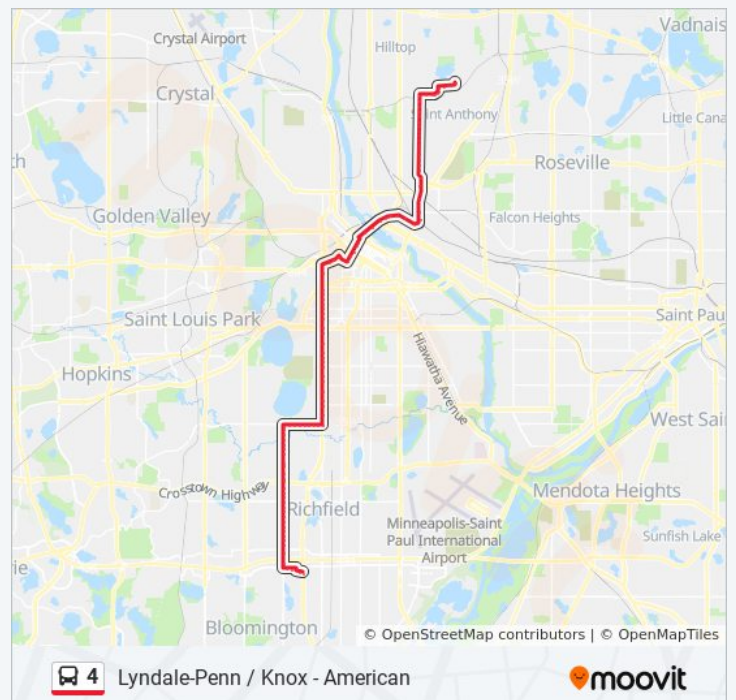

4 bus Info

Direction: Lyndale-Penn / Knox - American

Stops: 114

Trip Duration: 70 min

Line Summary:

Johnson St NE & Lowry Ave NE

Johnson St NE & 23rd Ave NE

Johnson St NE & 22nd Ave NE