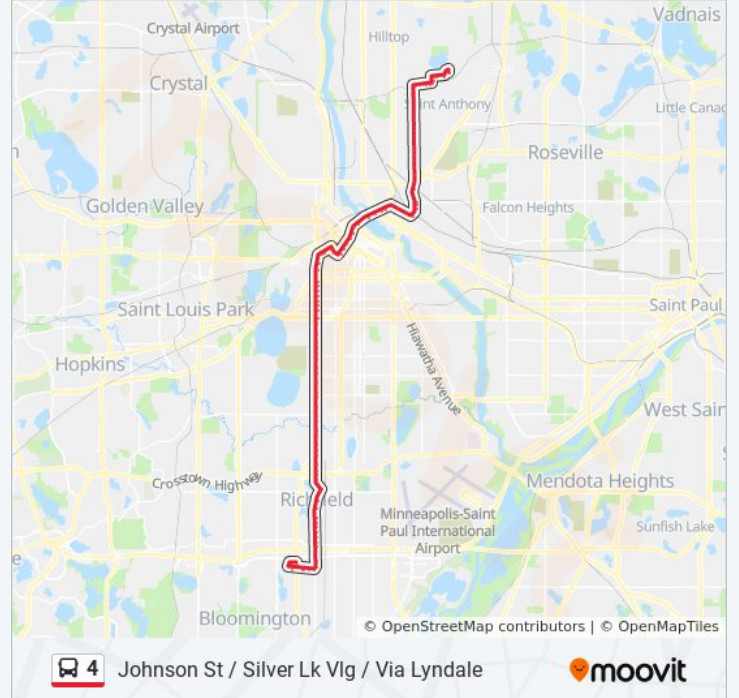

Direction: Johnson St / Silver Lk Vlg / Via Lyndale

Stops: 105

Trip Duration: 68 min

Line Summary:

Lyndale Ave S & 76th St W

Lyndale Ave S & 75th St W

Lyndale Ave S & 74th St W

Lyndale Ave S & 73rd St W

Lyndale Ave S & 61st St W

Lyndale Ave S & 60th St W

Lyndale Ave S & 58th St W

Lyndale Ave S & 57th St W

Lyndale Ave S & 56th St W

Lyndale Ave S & 54th St W

Lyndale Ave S & 53rd St W

Lyndale Ave S & Minnehaha Pkwy

Lyndale Ave S & 51st St W

Lyndale Ave S & 50th St W

Lyndale Ave S & 48th St W

Lyndale Ave S & 46th St W

Lyndale Av S & 45th St W

Lyndale Av S & 43rd St W

Lyndale Av S & 41st St W

Lyndale Av S & 40th St W

Lyndale Av S & 38th St W

Lyndale Av S & 37th St W

Lyndale Av S & 36th St W

Lyndale Av S & 35th St W

Lyndale Av S & 33rd St W

Lyndale Ave S & 31st St W

Lyndale Ave S & Lake St W

Lyndale Ave S & 28th St W