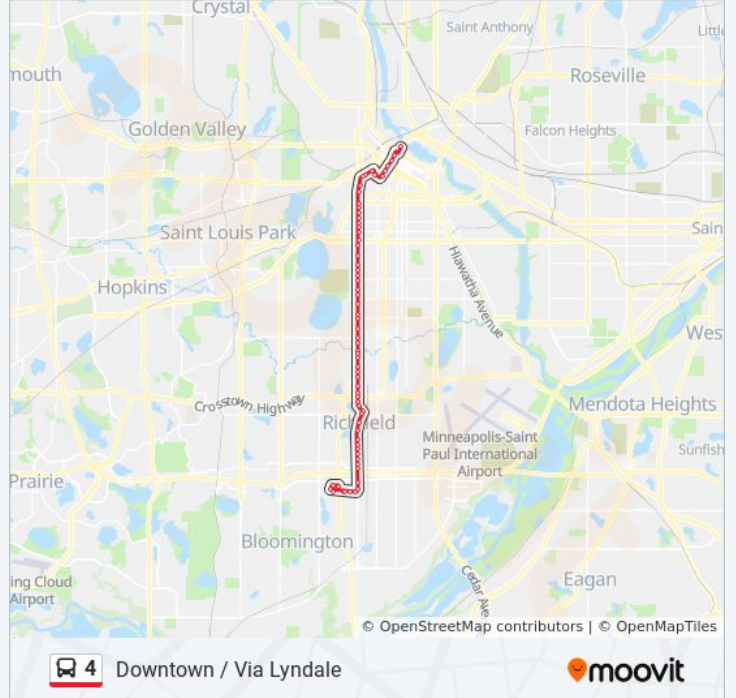

Direction: Downtown / Via Lyndale
 63 stops
[VIEW LINE SCHEDULE](#)

- 81st St W & Humboldt Ave S
- 81st St W & Knox Ave S
- Knox Ave S & #8100
- 82nd St W & James Ave S
- 82nd St W & Fremont Ave S
- 82nd St W & Emerson Ave S
- 82nd St W & Colfax Ave S
- 82nd St W & Aldrich Ave S
- Lyndale Ave S & 82nd St W
- Lyndale Ave S & 80th St / American Blvd
- Lyndale Ave S & 77th St W
- Lyndale Ave S & 76th St W
- Lyndale Ave S & 75th St W
- Lyndale Ave S & 74th St W
- Lyndale Ave S & 73rd St W
- Lyndale Ave S & 72nd St W
- Lyndale Ave S & 71st St W
- Lyndale Ave S & 69th St W
- Lyndale Ave S & Lake Shore Dr
- Lyndale Ave S & 66th St W
- Lyndale Ave S & 64th St W

4 bus Info

Direction: Downtown / Via Lyndale
Stops: 63
Trip Duration: 50 min
Line Summary:

Lyndale Ave S & 63rd St W
Lyndale Ave S & Hwy 62 Wb Exit
Lyndale Ave S & 61st St W
Lyndale Ave S & 60th St W
Lyndale Ave S & 58th St W
Lyndale Ave S & 57th St W
Lyndale Ave S & 56th St W
Lyndale Ave S & 54th St W
Lyndale Ave S & 53rd St W
Lyndale Ave S & Minnehaha Pkwy
Lyndale Ave S & 51st St W
Lyndale Ave S & 50th St W
Lyndale Ave S & 48th St W
Lyndale Ave S & 46th St W
Lyndale Av S & 45th St W
Lyndale Av S & 43rd St W
Lyndale Av S & 41st St W
Lyndale Av S & 40th St W
Lyndale Av S & 38th St W
Lyndale Av S & 37th St W
Lyndale Av S & 36th St W
Lyndale Av S & 35th St W
Lyndale Av S & 33rd St W
Lyndale Ave S & 31st St W
Lyndale Ave S & Lake St W
Lyndale Ave S & 28th St W
Lyndale Ave S & 27th St W
Lyndale Ave S & 26th St W
Lyndale Ave S & 25th St W
Lyndale Ave S & 24th St W
Lyndale Ave S & 22nd St W
Lyndale Ave S & Franklin Ave W
Hennepin Ave & Groveland Ave

1st St S & Marquette Ave / Hennepin Ave

Direction: Downtown / Via Penn

71 stops

[VIEW LINE SCHEDULE](#)

81st St W & Humboldt Ave S

81st St W & Knox Ave S

American Blvd & Knox Ave S

American Blvd & Southtown Center