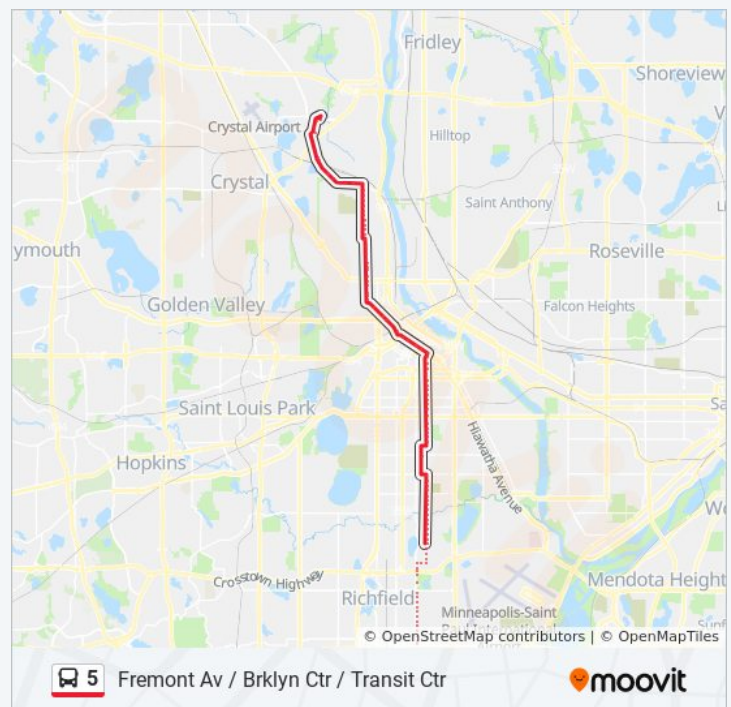

Chicago Ave S & 25th St E

Chicago & 24th St Station

Chicago Ave S & 22nd St E

Chicago & Franklin Station

Chicago Ave S & 18th St E

Chicago Ave S & 17th St E

Chicago & 14th St Station

Chicago Ave S & 8th St S

### 5 bus Info

**Direction:** Fremont Av / Brklyn Ctr / Transit Ctr

**Stops:** 81

**Trip Duration:** 65 min

**Line Summary:**

7th St & Park Station

7th St S & 5th Ave S

7th St S & 3rd Ave S

7th St S & 3rd Ave / 2nd Ave S

7th St S & Nicollet Mall

7th St & Hennepin Station

7th St N & Twins Way

7th St & 5th Ave Station

7th St N & Oak Lake Ave N

7th St & Bryant Station

Emerson & Plymouth Station