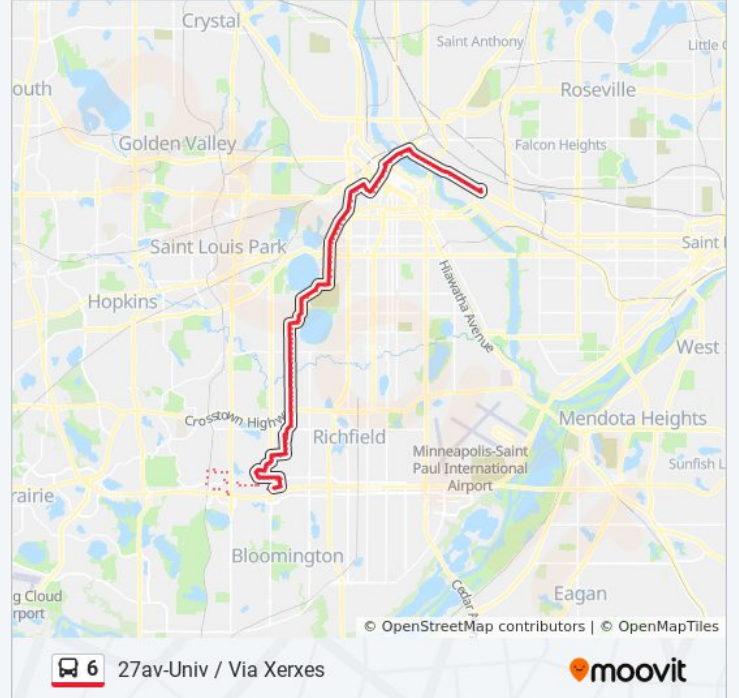

Sheridan Ave S & 39th St W

Richfield Rd & William Berry Pkwy

Richfield Rd & Trolley Stop

36th St W & Irving Ave S

Hennepin Ave & 36th St W

Hennepin Ave & 34th St W

Hennepin Ave & 33rd St W

Hennepin Ave & 31st St W

Hennepin Ave & Lake St W

Hennepin Ave & Uptown Station - Gate B

Hennepin Ave & 28th St W

Hennepin Ave & 27th St W

Hennepin Ave & 26th St W

Hennepin Ave & 25th St W

Hennepin Ave & 24th St W

Hennepin Ave & 22nd St W

University Ave SE & Univ Rec Center

University Ave SE & Ontario St/Huron Blv

University Ave SE & 25th Ave SE

27th Ave SE & University Ave / 4th St

**Direction: Downtown / Via France**

79 stops

[VIEW LINE SCHEDULE](#)