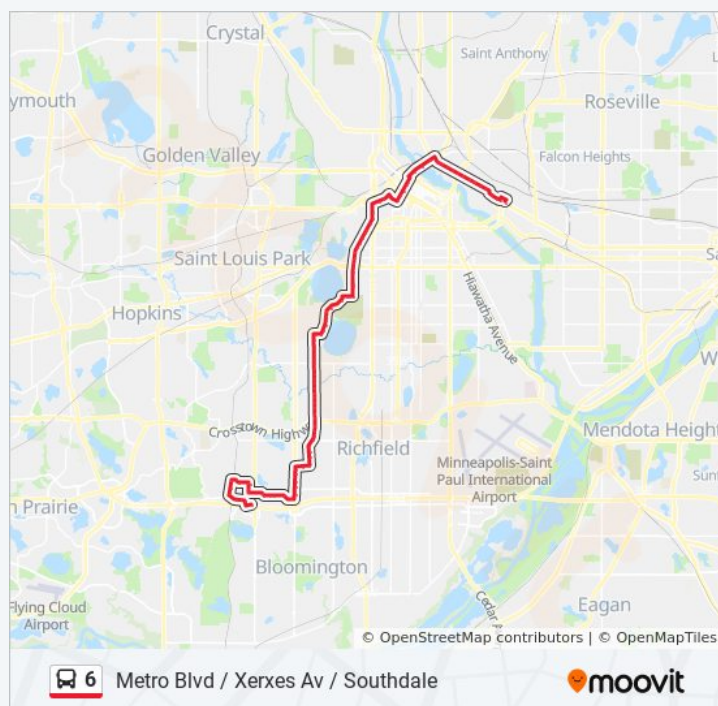

Hennepin Ave S & 31st St W

Hennepin Ave & 33rd St W

Hennepin Ave S & 34th St W

Hennepin Ave S & 36th St W

**Trip Duration: 72 min**

**Line Summary:**

36th St W & Humboldt Ave S

36th St W & Irving Ave S