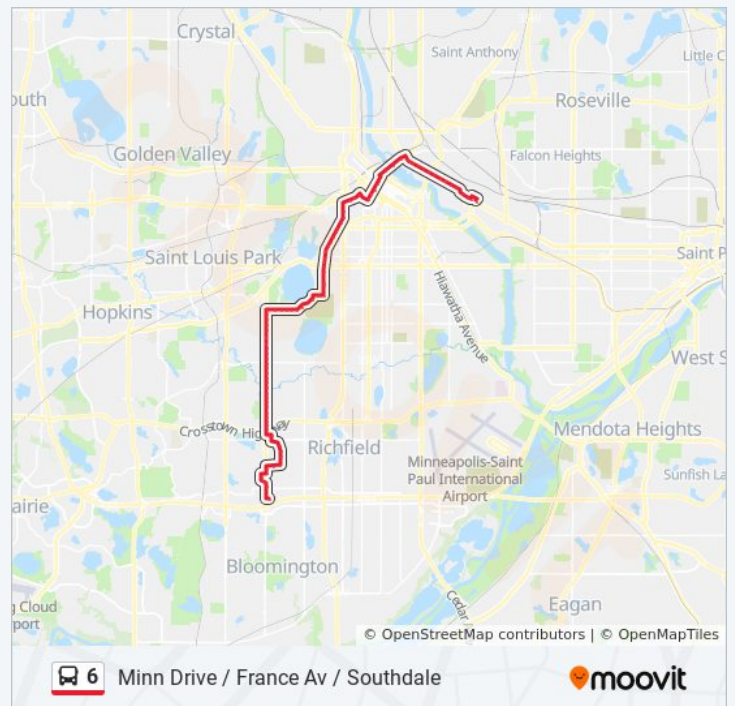

25th Ave SE & University Ave

University Ave SE & 23rd Ave (Huron)

University Ave SE & Oak St SE

4th St Se & Ridder Arena

4th St SE & 17th Ave SE

4th St SE & 15th Ave SE

4th St SE & 14th Ave SE

4th St SE & 13th Ave SE

4th St SE & 10th Ave SE

4th St SE & 8th Ave SE

4th St SE & 6th Ave SE

4th St SE & 4th Ave SE

4th St SE & 2nd Ave SE

4th St SE & Central Ave

4th St SE & Hennepin Ave E

1st Ave NE & 2nd St NE

Hennepin Ave E & De Lasalle Dr

Hennepin Ave & 1st St N

Hennepin Ave & Washington Ave N

Hennepin Ave & 3rd St N

Hennepin Ave & 5th St / 6th St N

Hennepin Ave & 8th St N

Hennepin Ave & 11th St N

Hennepin Ave & 12th St N

Hennepin Ave & 16th St (Maple)

Lyndale Ave S & Vineland Place

Hennepin Ave & Douglas Ave

Hennepin Ave & Lincoln Ave

Hennepin Ave & Franklin Ave W

Hennepin Ave S & 22nd St W

Hennepin Ave S & 24th St W

Hennepin Ave S & 25th St W

Hennepin Ave S & 26th St W

Tuesday	7:04 AM - 10:43 PM
Wednesday	7:04 AM - 10:43 PM
Thursday	7:04 AM - 10:43 PM
Friday	7:04 AM - 10:43 PM
Saturday	5:24 AM - 10:23 PM

6 bus Info

Direction: Minn Drive / France Av / Southdale

Stops: 90

Trip Duration: 58 min

Line Summary: