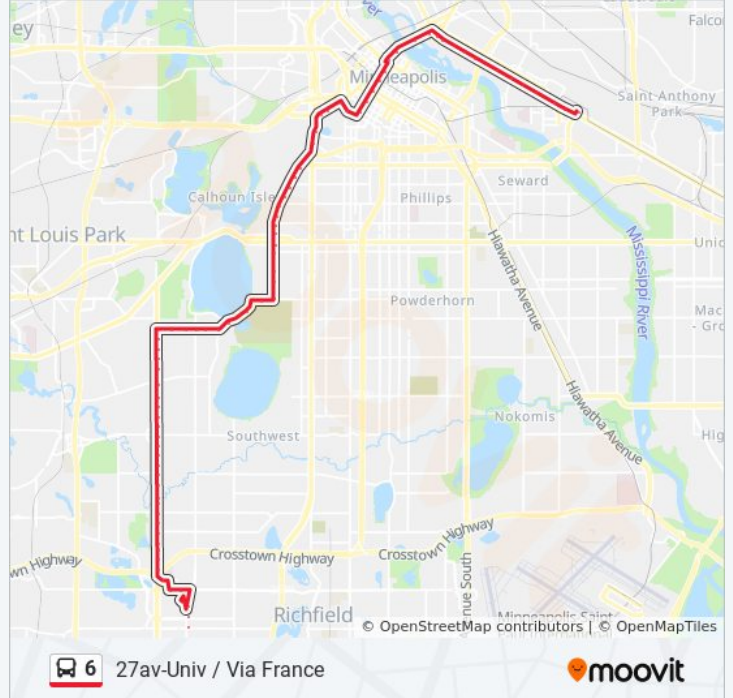

**Direction: 27av-Univ / Via France**  
 94 stops  
[VIEW LINE SCHEDULE](#)

**6 bus Time Schedule**  
 27av-Univ / Via France Route Timetable:

Sunday	12:25 AM - 11:20 PM
Monday	4:56 AM - 11:19 PM
Tuesday	12:25 AM - 11:19 PM
Wednesday	12:25 AM - 11:19 PM
Thursday	12:25 AM - 11:19 PM
Friday	12:25 AM - 11:19 PM
Saturday	12:25 AM - 11:17 PM

**6 bus Info**  
**Direction:** 27av-Univ / Via France  
**Stops:** 94  
**Trip Duration:** 57 min  
**Line Summary:**

- Minnesota Dr & France Ave / Edinborough
- Edinborough Way & Minnesota Dr
- 76th St W & Edinborough Way
- 76th St W & Centennial Lakes Plaza
- 76th St W & #4100
- 76th St W & #4450
- 76th St W & Parklawn Ave S
- Parklawn Ave & Parklawn Court
- Parklawn Ave & #4308
- Parklawn Ave & Parklawn Estates
- Gallagher Dr & Cedar Edina Apts
- Gallagher Dr & France Ave S
- France Ave S & 72nd St W
- Hazelton Rd & France Ave S
- Hazelton Rd & #3535 - Federal Express
- York Ave S & Hazelton Rd
- York Ave S & 70th St W
- York Ave S & 69th St W
- Southdale Transit Center & Gate A
- York Ave S & Cub Foods

Richfield Rd & William Berry Pkwy

Richfield Rd & Trolley Stop

36th St W & Irving Ave S

Hennepin Ave & 36th St W

Hennepin Ave & 34th St W

Hennepin Ave & 33rd St W

Hennepin Ave & 31st St W

Hennepin Ave & Lake St W