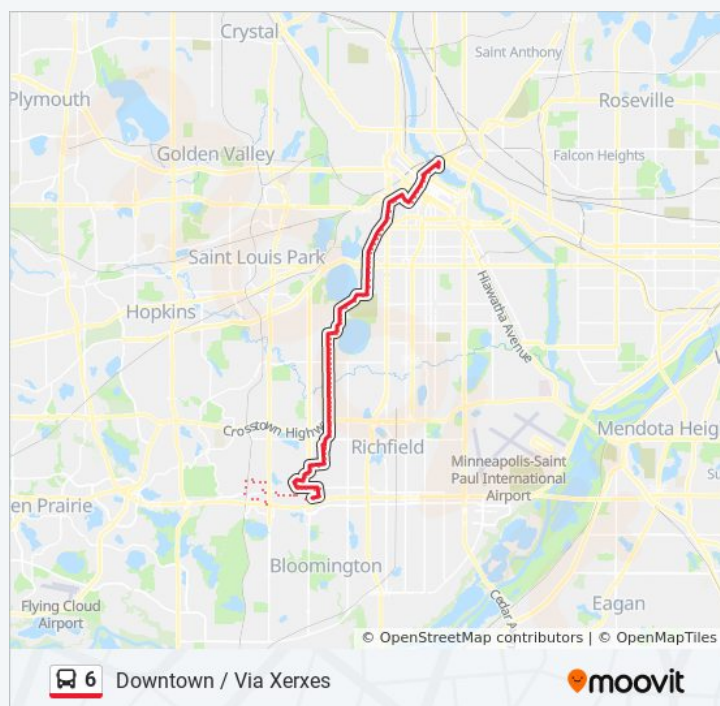

Gallagher Dr & Cedar Edina Apts

Gallagher Dr & France Ave S

France Ave S & 72nd St W

Hazelton Rd & France Ave S

Hazelton Rd & #3535 - Federal Express

York Ave S & Hazelton Rd

York Ave S & 70th St W

York Ave S & 69th St W

Southdale Transit Center & Gate A

York Ave S & Cub Foods

Xerxes Ave S & 65th St W

Xerxes Ave S & 64th St W

**Trip Duration: 56 min**  
**Line Summary:**

Xerxes Ave S & Heritage Dr

Xerxes Ave S & Hwy 62

Xerxes Ave S & 61st St W