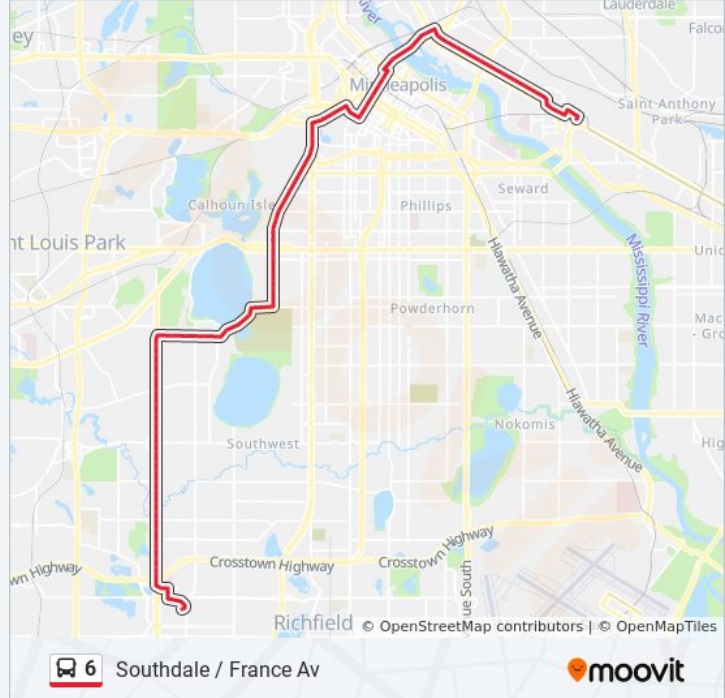

4th St SE & Hennepin Ave E

1st Ave NE & 2nd St NE

Hennepin Ave E & De Lasalle Dr

Hennepin Ave & 1st St N

Hennepin Ave & Washington Ave N

Hennepin Ave & 3rd St N

Hennepin Ave & 5th St / 6th St N

Hennepin Ave & 8th St N

Hennepin Ave & 11th St N

Hennepin Ave & 12th St N

Hennepin Ave & 16th St (Maple)

Lyndale Ave S & Vineland Place

Hennepin Ave & Douglas Ave

Hennepin Ave & Lincoln Ave

Hennepin Ave & Franklin Ave W

Hennepin Ave S & 22nd St W

Hennepin Ave S & 24th St W

Hennepin Ave S & 25th St W

Hennepin Ave S & 26th St W

Hennepin Ave S & 27th St W

Hennepin Ave S & 28th St W

Hennepin Ave & Uptown Station - Gate A

Hennepin Ave S & Lagoon Ave

Hennepin Ave S & 31st St W

Hennepin Ave & 33rd St W

Hennepin Ave S & 34th St W

Hennepin Ave S & 36th St W

36th St W & Humboldt Ave S

36th St W & Irving Ave S

Richfield Rd & Trolley Stop

Richfield Rd & William Berry Pkwy

39th St W & Sheridan Ave S

39th St W & Vincent Ave S