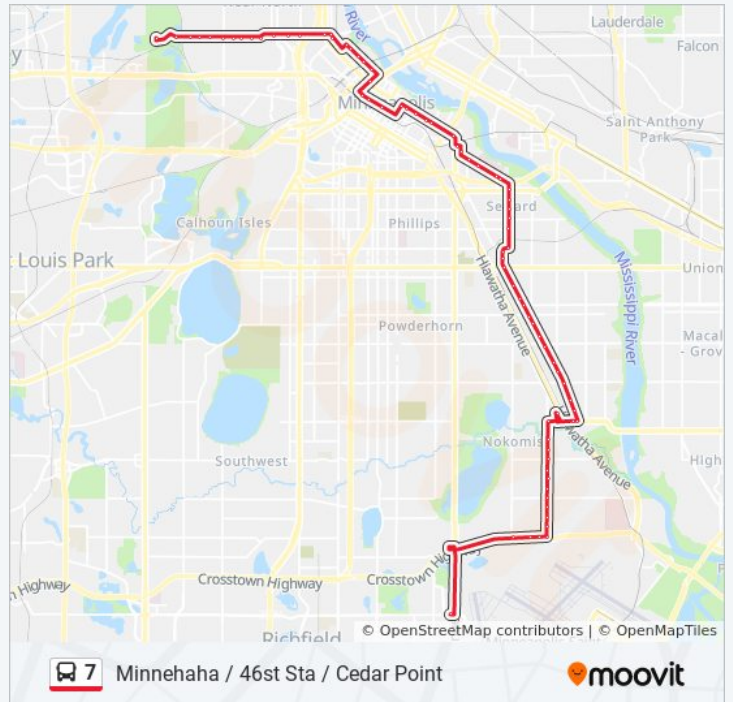

Plymouth Ave & Upton Ave N

Plymouth Ave & Washburn Ave N

Plymouth Ave & Theodore Wirth Pkwy

Trailhead Bldg

Theo Wirth Pkwy & Plymouth Ave Layover

Direction: Minnehaha / 46st Sta / Cedar Point

76 stops

[VIEW LINE SCHEDULE](#)

4th St S & 2nd Ave / 3rd Ave S

5th Ave S & Washington Ave S

Washington Ave S & Portland Ave

Washington Av at Chicago Av SW

Washington Ave S & 10th Ave S

Washington Ave S & 11th Ave S

Washington Ave S & 15th Ave S

3rd St S & Cedar Ave S

19th Ave S & 4th St/ Riverside Ave

Riverside Ave S & 20th Ave S

Riverside Ave & 22nd Ave S

Riverside Ave & 24th / 25th Ave S

Riverside Ave & 25th Ave S

27th Ave S & Franklin Ave E

27th Ave S & 22nd St E

7 bus Info

Direction: Minnehaha / 46st Sta / Cedar Point

Stops: 76

Trip Duration: 58 min

Line Summary:

7 Minnehaha / 46st Sta / Cedar Point

27th Ave S & 24th St E

27th Ave S & 25th St E