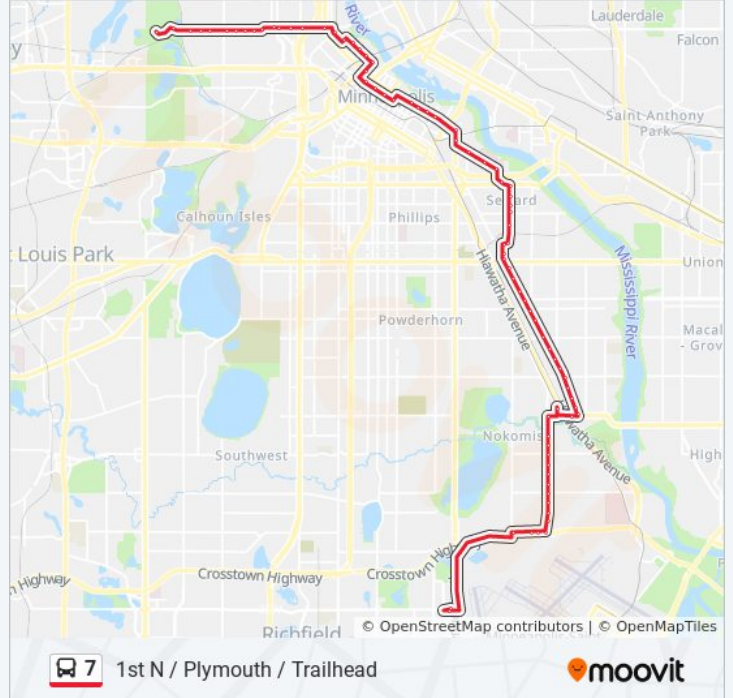

Minnehaha Ave & Lake St / Aldi Driveway

26th Ave S & 29th St E

26th Ave S & 28th St E

28th St E & 27th Ave S

27th Ave S & 26th St E

27th Ave S & 25th St E

27th Ave S & 24th St E

27th Ave S & 22nd St E

27th Ave S & Franklin Ave E

26th Ave S & Seward Tower West

Riverside Ave & 25th Ave S

Riverside Ave & 23rd Ave S

Riverside Ave & 20th Ave S

Cedar Ave S & 3rd St S

Cedar Ave S & Washington Ave (15th Ave)

Washington Ave S & 11th Ave S

Washington Ave S & 10th Ave S

Washington Ave S & Chicago Ave

Washington Ave S & Park Ave

4th Ave S & 3rd St S

3rd St S & 2nd Ave S

3rd St S & Nicollet Mall

1st St N & Hennepin Ave

1st St N & 2nd Ave N

Plymouth Ave & Upton Ave N

Plymouth Ave & Washburn Ave N

Plymouth Ave & Theodore Wirth Pkwy

Trailhead Bldg

Theo Wirth Pkwy & Plymouth Ave Layover

Direction: Minnehaha / 46st Sta / Cedar Point

76 stops

[VIEW LINE SCHEDULE](#)