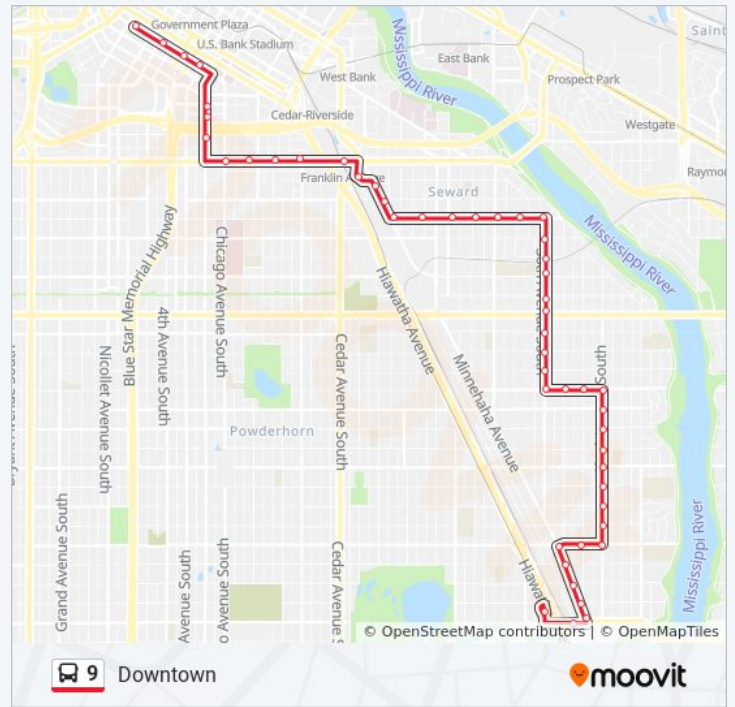

42nd Ave S & 40th St E

42nd Ave S & 39th St E

42nd Ave S & 38th St E

42nd Ave S & 37th St E

42nd Ave S & 36th St E

42nd Ave S & 35th St E

42nd Ave S & 34th St E

34th St E & 40th Ave S

34th St E & 38th Ave S

34th St E & 36th Ave S

36th Ave S & 33rd St E

36th Ave S & 32nd St E

36th Ave S & 31st St E

36th Ave S & Lake St E

36th Ave S & 29th St E

36th Ave S & 28th St E

36th Ave S & 27th St E

36th Ave S & 26th St E

25th St E & 35th Ave S

25th St E & 33rd Ave S

25th St E & 31st Ave S

25th St E & 29th Ave S

25th St E & 27th Ave S

25th St E & 25th Ave S

25th St E & Minnehaha Ave

Minnehaha Ave & 24th St E

22nd St E & Cedar Ave S

Franklin Ave E & Franklin Station

Franklin Ave E & Bloomington Ave S

Franklin Ave E & 14th Ave S

Franklin Ave E & 10th Ave S

Franklin Ave E & Chicago Ave

Park Ave S & 18th St E