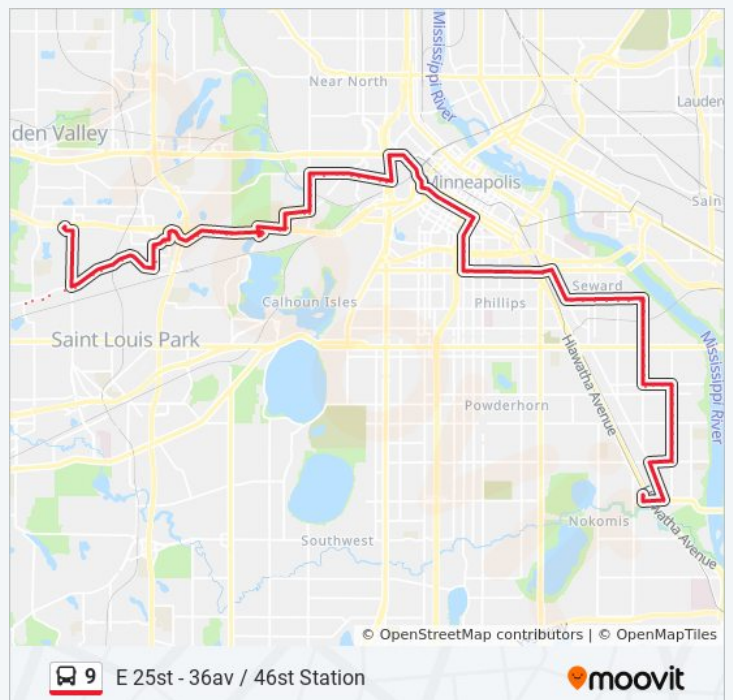

Park Ave S & 16th St E
Park Ave S & 15th St E
9th St S & Portland Ave S
9th St S & 4th Ave S
9th St S & 2nd Ave S
9th St S & Nicollet Mall

Direction: E 25st - 36av / 46st Station

116 stops

[VIEW LINE SCHEDULE](#)

Hedberg Dr & Cedar Lake Rd/Greenbrier Rd
Greenbrier Rd & #10721
Greenbrier Rd & Brier Creek Apts
Greenbrier Rd & Ponds Apts
Greenbrier Rd & #10501-10411
Greenbrier Rd & Woodlands Of Mtka Apts
Greenbrier Rd & Cedar Lake Rd
Cedar Lake Rd & Royals Dr
Cedar Lake Rd & Marcy Lane
Cedar Lake Rd & Ford Rd
Cedar Lake Rd & Cedar Crest Rd
Cedar Lake Rd & Cedar Manor School
Cedar Lake Rd & Flag Ave
Cedar Lake Rd & Flag Ave / Stanlen Rd
Cedar Lake Rd & Boone Ave
Cedar Lake Rd & Yukon Ave
Cedar Lake Rd & Virginia Ave
Cedar Lake Rd & Texas Ave
Cedar Lake Rd & Sumter Ave
Cedar Lake Rd & Quebec Ave
Cedar Lake Rd & Nevada Ave
Cedar Lake Rd & Louisiana Ave
Cedar Lake Rd & Hampshire Ave

9 bus Time Schedule

E 25st - 36av / 46st Station Route Timetable:

Sunday	6:41 AM - 10:58 PM
Monday	12:17 AM - 11:32 PM
Tuesday	5:11 AM - 11:32 PM
Wednesday	5:11 AM - 11:32 PM
Thursday	5:11 AM - 11:32 PM
Friday	5:11 AM - 11:32 PM
Saturday	5:32 AM - 11:39 PM

9 bus Info

Direction: E 25st - 36av / 46st Station

Stops: 116

Trip Duration: 66 min

Line Summary: