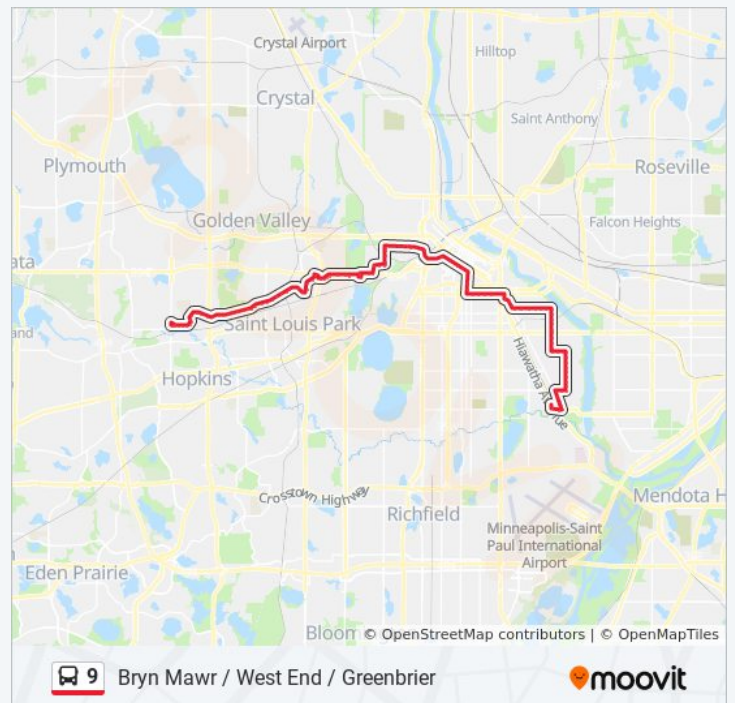

36th Ave S & 31st St E

36th Ave S & Lake St E

36th Ave S & 29th St E

36th Ave S & 28th St E

36th Ave S & 27th St E

36th Ave S & 26th St E

25th St E & 35th Ave S

25th St E & 33rd Ave S

25th St E & 31st Ave S

25th St E & 29th Ave S

25th St E & 27th Ave S

Monday	4:25 AM - 9:29 PM
Tuesday	4:25 AM - 9:29 PM
Wednesday	4:25 AM - 9:29 PM
Thursday	4:25 AM - 9:29 PM
Friday	4:25 AM - 9:29 PM
Saturday	5:26 AM - 11:32 PM

9 bus Info

Direction: Bryn Mawr / West End / Greenbrier

Stops: 116

Trip Duration: 73 min

Line Summary:

25th St E & 25th Ave S

25th St E & Minnehaha Ave

Minnehaha Ave & 24th St E