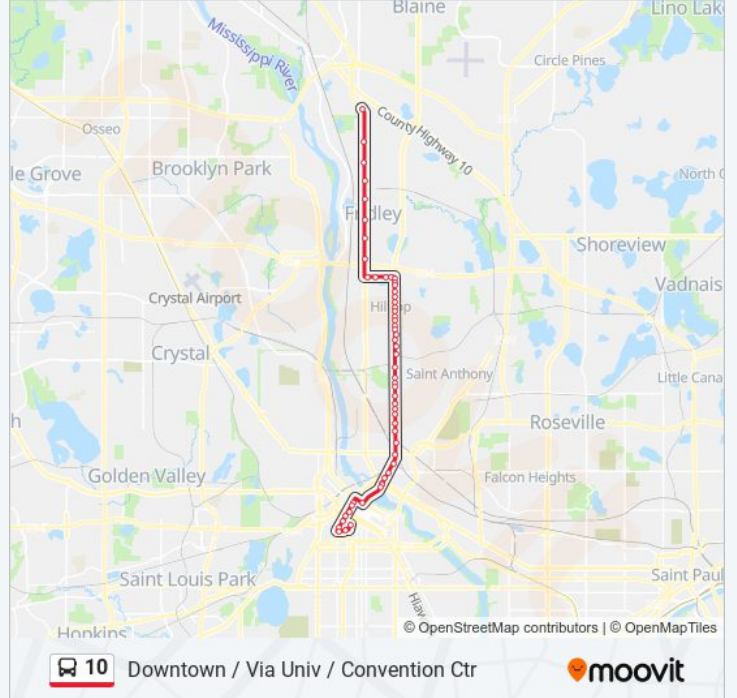

53rd Ave NE & 7th St NE

53rd Ave NE & Monroe St NE

53rd Ave NE & Target Main Entrance

**10 bus Time Schedule**

Downtown / Via Univ / Convention Ctr Route  
Timetable:

Sunday	8:34 AM - 9:28 PM
Monday	5:04 AM - 11:06 PM
Tuesday	5:04 AM - 11:06 PM
Wednesday	5:04 AM - 11:06 PM
Thursday	5:04 AM - 11:06 PM
Friday	5:04 AM - 11:06 PM
Saturday	5:50 AM - 10:32 PM

**10 bus Info**

**Direction:** Downtown / Via Univ / Convention Ctr

**Stops:** 56

**Trip Duration:** 56 min

**Line Summary:**

Central Ave NE & 53rd Ave NE  
Central Ave NE & 52nd Ave NE  
Central Ave NE & 51st Ave NE  
Central Ave NE & 50th Ave NE  
Central Ave NE & 49th Ave NE  
Central Ave NE & #4764  
Central Ave NE & 47th Ave NE  
Central Ave NE & 46th Ave NE  
Central Ave NE & 45th Ave NE  
Central Ave NE & 44th Ave NE  
Central Ave NE & 43rd Ave NE  
Central Ave NE & 42nd Ave NE  
Central Ave NE & 41st Ave NE  
Central Ave NE & 40th Ave NE  
Central Ave NE & 39th Ave NE  
Central Ave NE & 37th Ave NE  
Central Ave NE & 35th Ave NE  
Central Ave NE & 33rd Ave NE  
Central Ave NE & St Anthony Pkwy  
Central Ave NE & 31st Ave NE  
Central Ave NE & 29th Ave NE  
Central Ave NE & 28th Ave / 27th Ave  
Central Ave NE & 26th Ave NE  
Central Ave NE & Lowry Ave NE  
Central Ave NE & 22nd Ave NE  
Central Ave NE & 18th 1/2 Ave NE  
Central Ave NE & 14th Ave NE  
Central Ave NE & Broadway St NE  
Central Ave NE & Spring St NE  
Central Ave NE & 7th St NE  
Central Ave NE & Hennepin Ave E  
Central Ave & 4th St SE  
Central Ave Node & University Ave