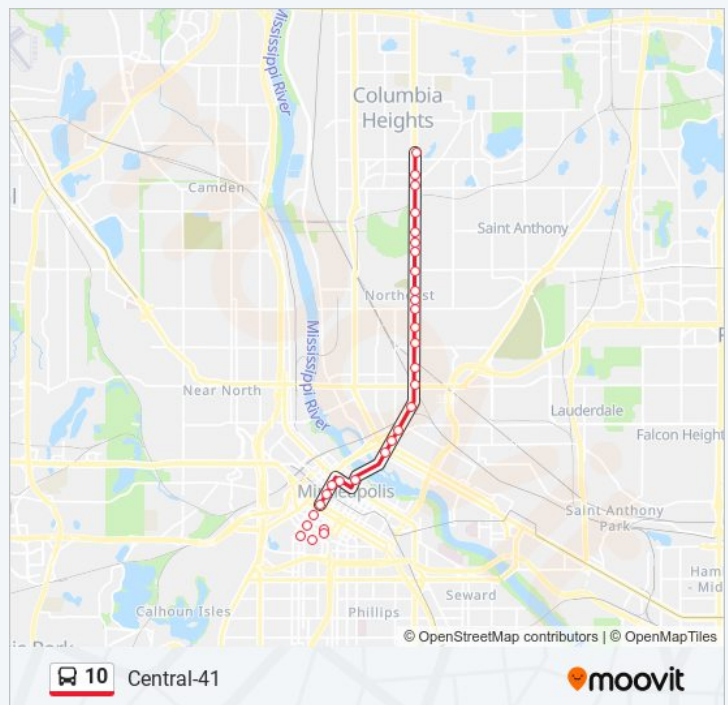

### 10 bus Info

**Direction:** Central-41

**Stops:** 30

**Trip Duration:** 21 min

**Line Summary:**

**Direction: Downtown / Via Central**

39 stops

[VIEW LINE SCHEDULE](#)