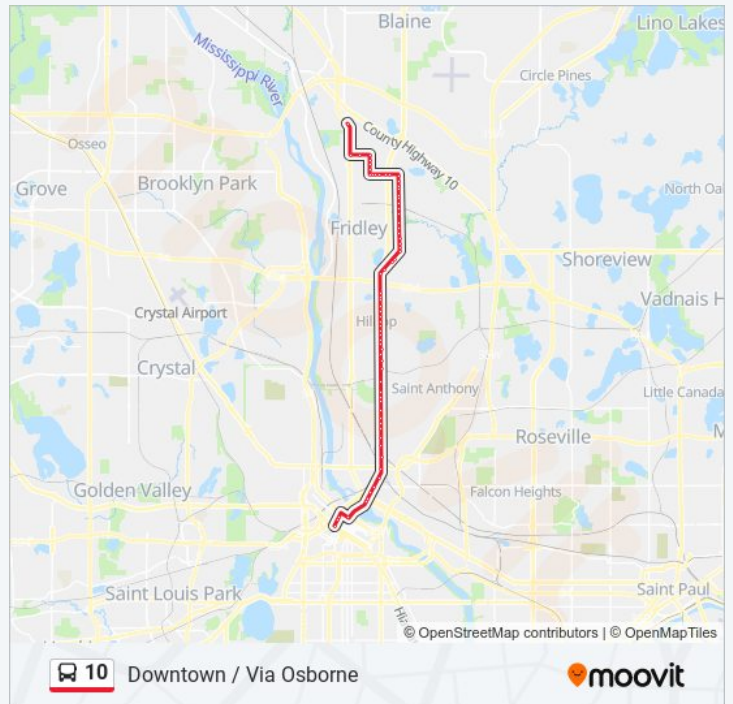

Grant St E & Nicollet Ave S

2nd Ave S & Convention Center

Leamington Ramp & Lower - Gate #7

**Direction: Downtown / Via Osborne**

72 stops

[VIEW LINE SCHEDULE](#)

Northtown Transit Ctr Gate A

81st Ave NE & University Ave E Svc Rd NE

**10 bus Info**

**Direction:** Downtown / Via Osborne

**Stops:** 72

**Trip Duration:** 41 min

**Line Summary:**

Central Ave NE & #4764

Central Ave NE & 47th Ave NE

Central Ave NE & 46th Ave NE