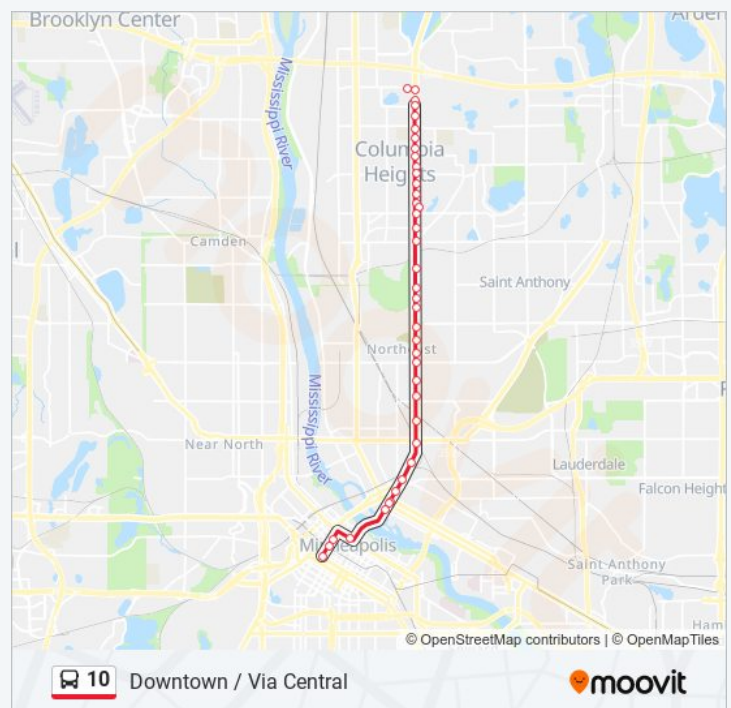

### 10 bus Info

**Direction:** Downtown / Via Central

**Stops:** 39

**Trip Duration:** 25 min

**Line Summary:**

Central Ave & 4th St SE

Central Ave Node & University Ave

Central Ave & 2nd St SE

Washington Ave S & 3rd Ave / 2nd Ave

Nicollet Mall & Washington / 3rd St

Nicollet Mall & 5th St S

Nicollet Mall & 7th St S

**Direction: Downtown / Via Central / Convention Ctr**

45 stops

[VIEW LINE SCHEDULE](#)