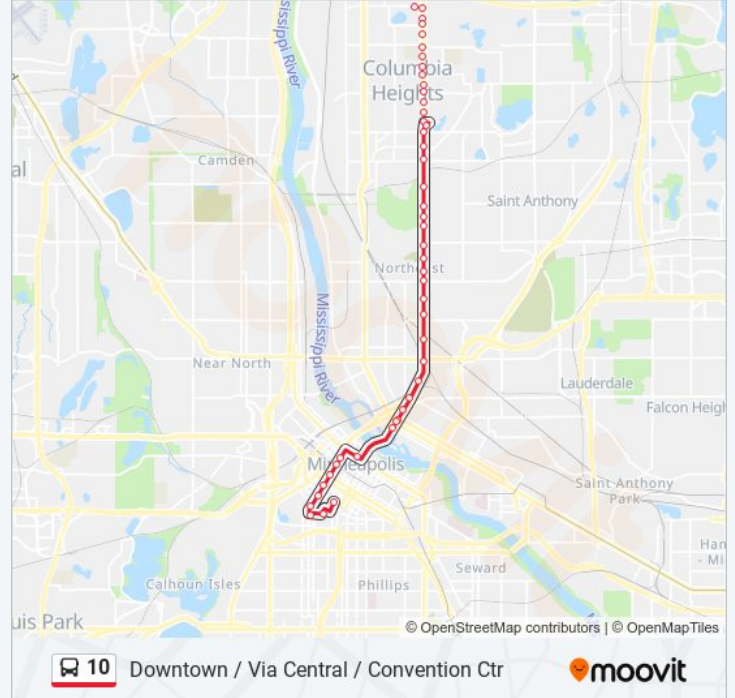

Grant St E & Nicollet Ave S

2nd Ave S & Convention Center

Leamington Ramp & Lower - Gate #7

**Direction: Downtown / Via Osborne**

72 stops

[VIEW LINE SCHEDULE](#)

Northtown Transit Ctr Gate A

81st Ave NE & University Ave E Svc Rd NE