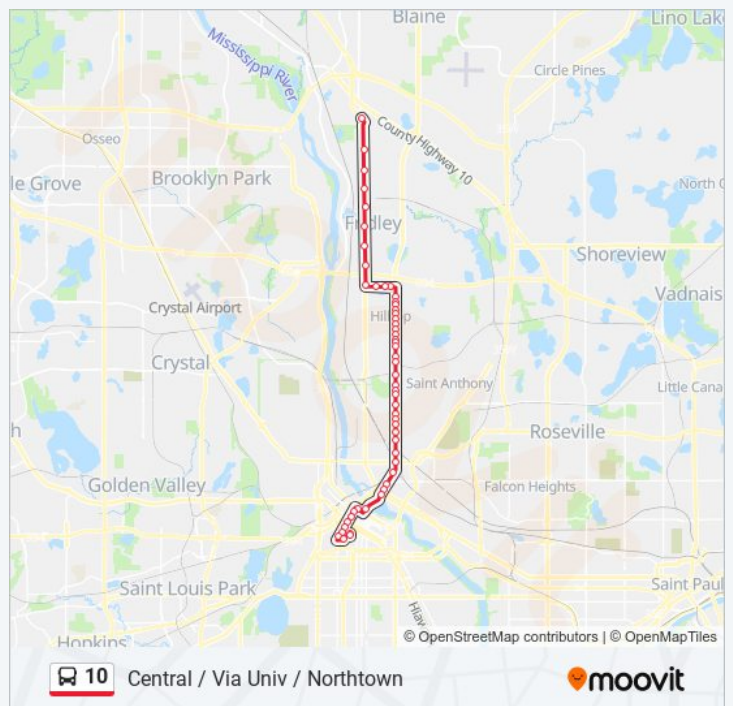

**Direction: Central / Via Univ / Northtown**

53 stops

[VIEW LINE SCHEDULE](#)

Leamington Ramp & Lower - Gate #7  
 3rd Ave S & 11th St S  
 2nd Ave S & Convention Center  
 Nicollet Mall & Alice Rainville Pl  
 Nicollet Mall & 11th St S  
 Nicollet Mall & 9th St S  
 Nicollet Mall & 7th St S  
 Nicollet Mall & 5th St S  
 Nicollet Mall & 3rd St S  
 Washington Ave & Marquette Ave  
 3rd Ave S & 2nd St S / 1st St S  
 Central Ave & University Ave SE  
 Central Ave & 5th St SE  
 Central Ave NE & 7th St SE  
 Central Ave NE & Spring St NE  
 Central Ave NE & Broadway St NE  
 Central Ave NE & 14th Ave NE  
 Central Ave NE & 18th 1/2 Ave NE  
 Central Ave NE & 22nd Ave NE  
 Central Ave NE & Lowry Ave NE  
 Central Ave NE & 26th Ave NE  
 Central Ave NE & 27th Ave NE  
 Central Ave NE & 29th Ave NE  
 Central Ave NE & 31st Ave NE

**10 bus Info**

**Direction:** Central / Via Univ / Northtown

**Stops:** 53

**Trip Duration:** 55 min

**Line Summary:**

Central Ave NE & St Anthony Pkwy  
Central Ave NE & 33rd Ave NE  
Central Ave NE & 35th Ave NE  
Central Ave NE & 37th Ave NE  
Central Ave NE & 39th Ave NE  
Columbia Heights Transit Center Gate A  
Central Ave NE & 41st Ave NE  
Central Ave NE & 42nd Ave NE  
Central Ave NE & 43rd Ave NE  
Central Ave NE & 44th Ave NE  
Central Ave NE & 45th Ave NE  
Central Ave NE & 46th Ave NE  
Central Ave NE & 47th Ave NE  
Central Ave NE & #4801  
Central Ave NE & 49th Ave NE  
Central Ave NE & 50th Ave NE  
Central Ave NE & 51st Court  
53rd Ave NE & Target Main Entrance  
53rd Ave NE & Monroe St NE  
53rd Ave NE & 7th St NE  
University Ave (Hwy 47) & 53rd Ave NE  
University Ave & 57th Ave NE  
University Ave & 61st Ave NE  
University Ave & Mississippi St NE  
University Ave & 69th Ave NE  
University Ave & 73rd Ave NE  
University Ave & Osborne Rd NE  
University Ave & 81st Ave NE  
Northtown Transit Ctr Gate A