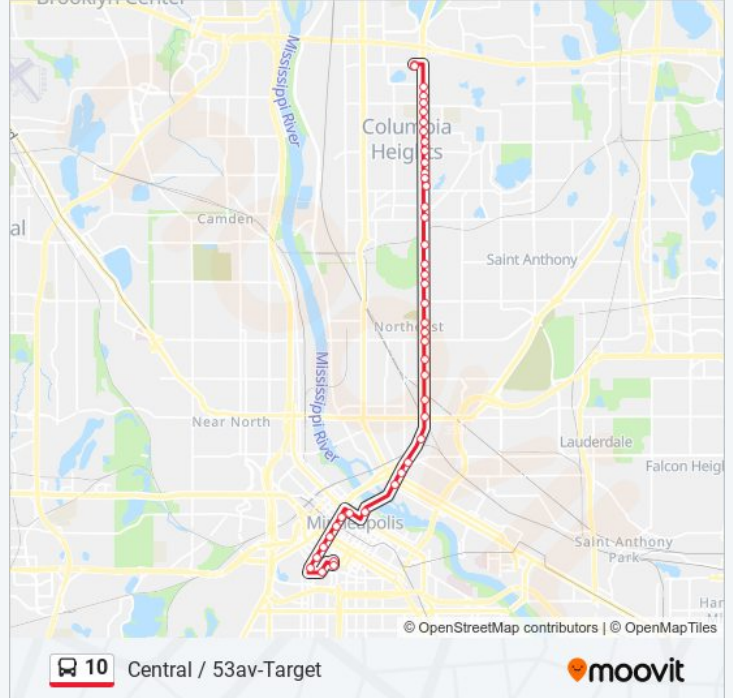

### Direction: Central / 53av-Target

43 stops

[VIEW LINE SCHEDULE](#)

Leamington Ramp & Lower - Gate #7

3rd Ave S & 11th St S

2nd Ave S & Convention Center

Nicollet Mall & Alice Rainville Pl

Nicollet Mall & 11th St S

### 10 bus Info

**Direction:** Central / 53av-Target

**Stops:** 43

**Trip Duration:** 43 min

**Line Summary:**

Central Ave NE & 26th Ave NE  
 Central Ave NE & 27th Ave NE  
 Central Ave NE & 29th Ave NE  
 Central Ave NE & 31st Ave NE  
 Central Ave NE & St Anthony Pkwy  
 Central Ave NE & 33rd Ave NE  
 Central Ave NE & 35th Ave NE  
 Central Ave NE & 37th Ave NE  
 Central Ave NE & 39th Ave NE  
 Columbia Heights Transit Center Gate A  
 Central Ave NE & 41st Ave NE  
 Central Ave NE & 42nd Ave NE  
 Central Ave NE & 43rd Ave NE  
 Central Ave NE & 44th Ave NE  
 Central Ave NE & 45th Ave NE  
 Central Ave NE & 46th Ave NE  
 Central Ave NE & 47th Ave NE  
 Central Ave NE & #4801  
 Central Ave NE & 49th Ave NE  
 Central Ave NE & 50th Ave NE  
 Central Ave NE & 51st Court  
 53rd Ave NE & Target Main Entrance  
 53rd Ave NE & Target Main Entrance

 10 Central / 53av-Target

**Direction: Central / Via Osborne / Northtown**

77 stops

[VIEW LINE SCHEDULE](#)

Leamington Ramp & Lower - Gate #7  
 3rd Ave S & 11th St S  
 2nd Ave S & Convention Center  
 Nicollet Mall & Alice Rainville Pl  
 Nicollet Mall & 11th St S  
 Nicollet Mall & 9th St S