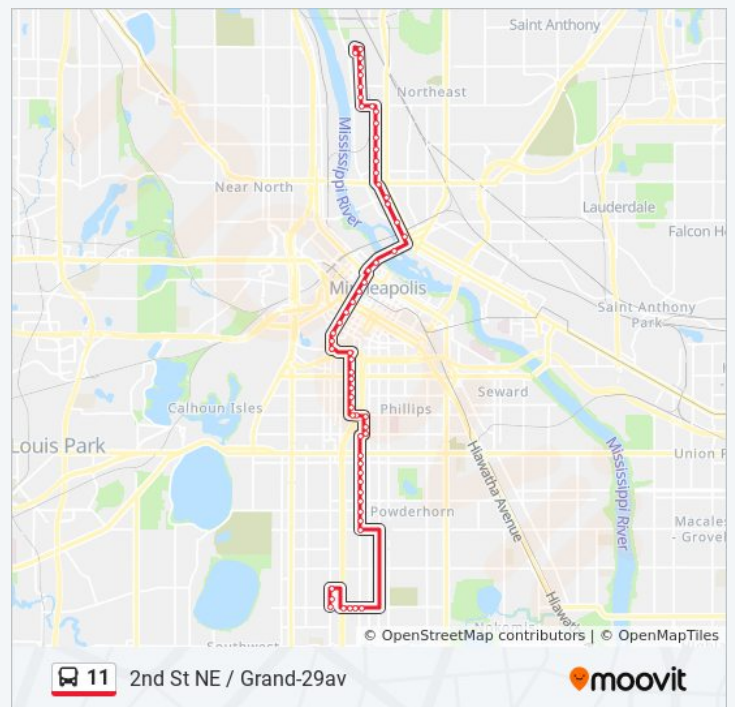

67 stops

[VIEW LINE SCHEDULE](#)

- Nicollet Ave S & 46th St E
- Nicollet Ave S & 45th St E
- Nicollet Ave S & 44th St E
- 46th St & I-35w
- 46th St E & 3rd Ave S
- 46th St E & Clinton Ave S
- 4th Ave S & 46th St E
- 4th Ave S & 45th St E
- 4th Ave S & 44th St E
- 4th Ave S & 43rd St E
- 4th Ave S & 42nd St E
- 4th Ave S & 41st St E
- 4th Ave S & 40th St E
- 4th Ave S & 39th St E
- 4th Ave S & 38th St E
- 4th Ave S & 37th St E
- 4th Ave S & 36th St E
- 4th Ave S & 35th St E
- 4th Ave S & 34th St E
- 4th Ave S & 33rd St E
- 4th Ave S & 32nd St E
- 4th Ave S & 31st St E
- 4th Ave S & Lake St E
- 4th Ave S & 28th St E
- 5th Ave S & 28th St E
- 5th Ave S & 27th St E
- 5th Ave S & 26th St E
- 26th St E & Clinton Ave S
- 26th St E & 3rd Ave S
- 3rd Ave S & 25th St E
- 3rd Ave S & 24th St E

2nd St NE / Grand-29av Route Timetable:

Sunday	12:37 AM - 11:42 PM
Monday	12:42 AM - 6:22 PM
Tuesday	6:59 AM - 6:22 PM
Wednesday	6:59 AM - 6:22 PM
Thursday	6:59 AM - 6:22 PM
Friday	6:59 AM - 6:22 PM
Saturday	4:31 AM - 11:37 PM

11 bus Info

Direction: 2nd St NE / Grand-29av

Stops: 67

Trip Duration: 49 min

Line Summary:

3rd Ave S & 22nd St E

3rd Ave S & Franklin Ave E

3rd Ave S & Franklin Ave / 19th St E