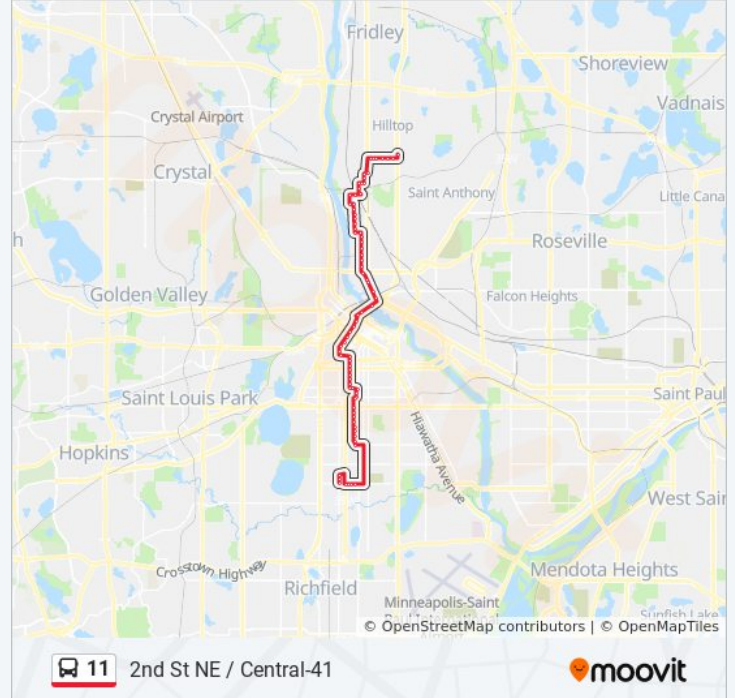

4th Ave S & 31st St E

4th Ave S & Lake St E

4th Ave S & 28th St E

5th Ave S & 28th St E

5th Ave S & 27th St E

5th Ave S & 26th St E

26th St E & Clinton Ave S

26th St E & 3rd Ave S

3rd Ave S & 25th St E

3rd Ave S & 24th St E

3rd Ave S & 22nd St E

3rd Ave S & Franklin Ave E

3rd Ave S & Franklin Ave / 19th St E

3rd Ave S & 18th St / 17th St E

16th St E & 3rd Ave S

Nicollet Ave S & 15th St E

Nicollet Ave S & 14th St / Grant St E

Nicollet Mall & Alice Rainville

Nicollet Mall & 11th St S

Nicollet Mall & 9th St S

Nicollet Mall & 7th St S

Nicollet Mall & 5th St S

Nicollet Mall & 3rd St S

Hennepin Ave & Washington / 2nd St

Hennepin Ave & 1st St S

Hennepin Ave E & Wilder St

2nd St NE & 1st Ave NE

2nd St NE & 4th Ave NE

2nd St NE & 7th Ave NE

2nd St NE & 8th Ave NE

2nd St NE & Broadway St

2nd St NE & 13th Ave NE

2nd St NE & 15th Ave NE

11 2nd St NE / Central-41