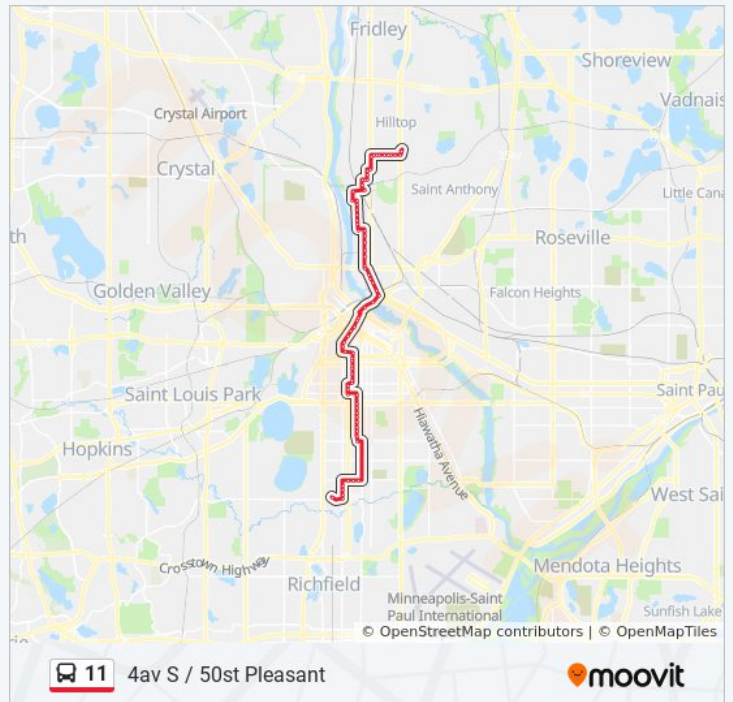

Stops: 85

Trip Duration: 63 min

Line Summary:

Lowry Ave NE & Grand St NE

Lowry Ave NE & 2nd St NE

2nd St NE & 23rd Ave NE

2nd St NE & 20th Ave NE

2nd St NE & 17th Ave NE