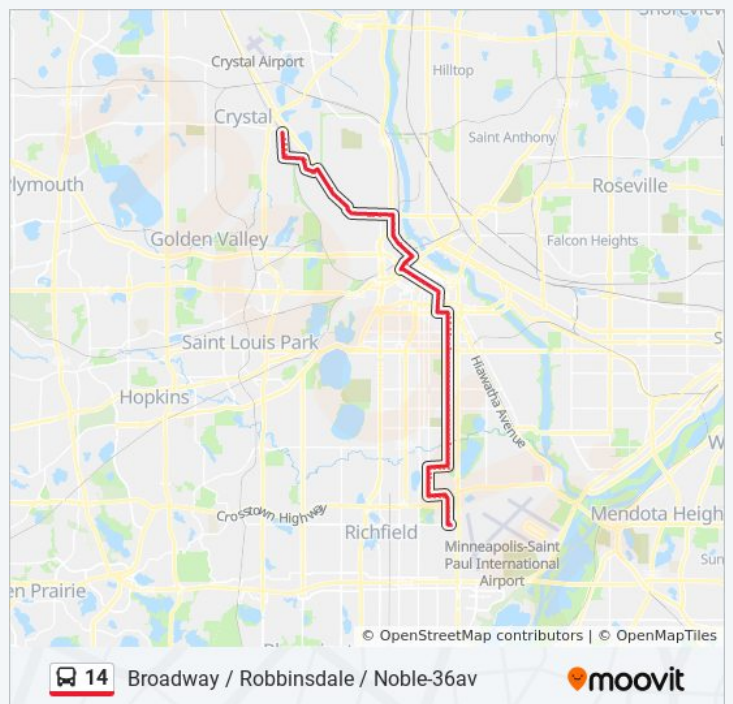

**Direction:** Broadway / Robbinsdale / Noble-36av

**Stops:** 104

**Trip Duration:** 63 min

**Line Summary:**

Bloomington Ave S & Minnehaha Pkwy

Bloomington Ave S & 48th St E

Bloomington Ave S & 47th St E

Bloomington Ave S & 46th St E