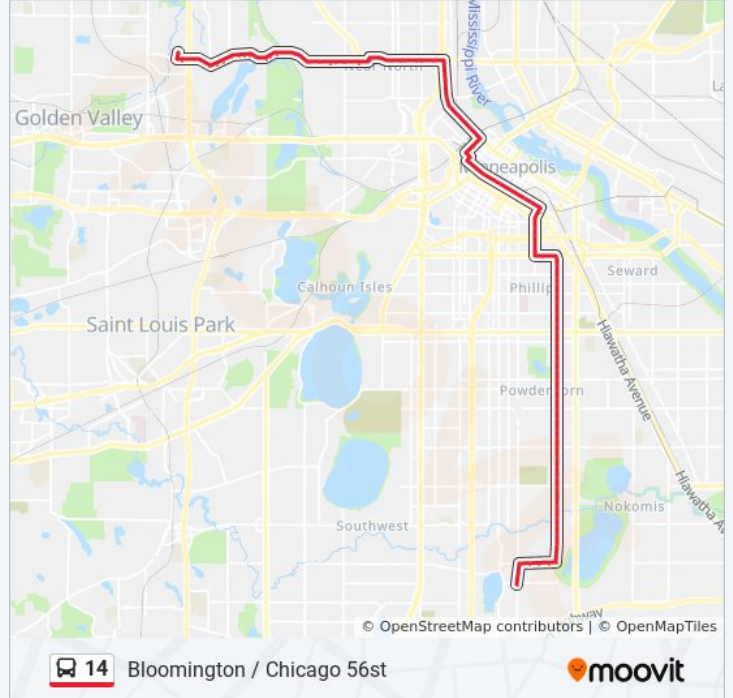

**14 bus Info**

**Direction:** Bloomington / Chicago 56st

**Stops:** 90

**Trip Duration:** 52 min

**Line Summary:**

Knox Ave N & West Broadway  
West Broadway & Irving Ave N  
West Broadway & Fremont Ave N  
West Broadway & Emerson Ave N  
West Broadway & Dupont Ave N  
West Broadway & Aldrich Ave N  
West Broadway & Lyndale Ave N  
West Broadway & 5th St / 4th St N  
Washington Ave & West Broadway  
Washington Ave & 17th Ave / 16th Ave N  
Washington Ave & 15th Ave N  
Washington Ave & Plymouth Ave N  
Washington Ave & 10th Ave N  
Washington Ave N & 8th Ave N  
Washington Ave N & 6th Ave N  
Washington Ave & 3rd Ave N  
3rd Ave N & 4th St Garage  
5th St Transit Center Gate A  
6th St S & Hennepin Ave S  
6th St S & Nicollet Mall  
6th St S & 2nd Ave / 3rd Ave S  
6th St S & 5th Ave S  
6th St S & Park Ave / Chicago Ave S  
6th St S & Carew Dr  
6th St S & 11th Ave S  
11th Ave S & 7th St S  
11th Ave S & 8th St S  
11th Ave S & 15th St E  
11th Ave S & 17th St E  
11th Ave S & 19th St E  
Franklin Ave E & 13th Ave S  
Franklin Ave E & Bloomington Ave S  
Bloomington Ave S & 22nd St E