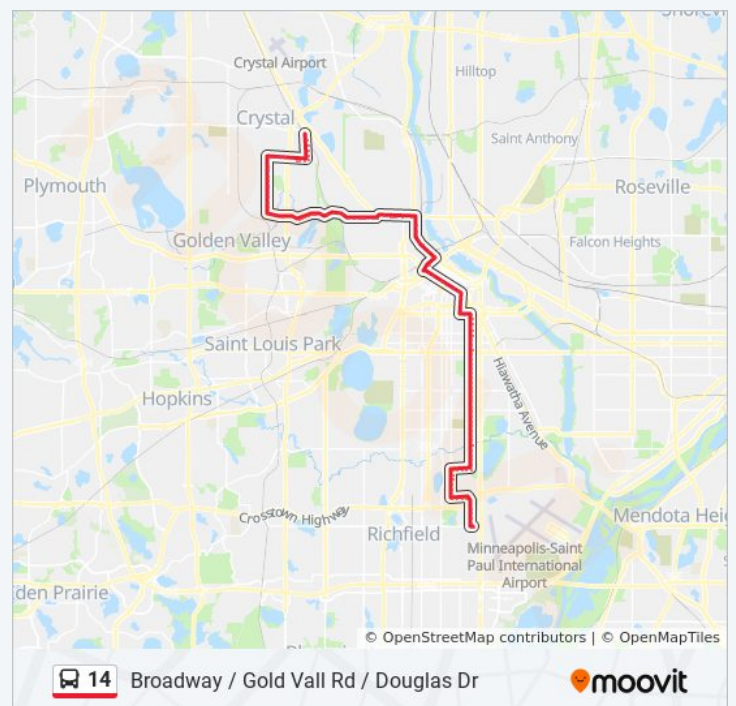

### 14 bus Info

**Direction:** Broadway / Gold Vall Rd / Douglas Dr

**Stops:** 129

**Trip Duration:** 72 min

**Line Summary:**

Bloomington Ave S & 41st St E

Bloomington Ave S & 40th St E

Bloomington Ave S & 39th St E