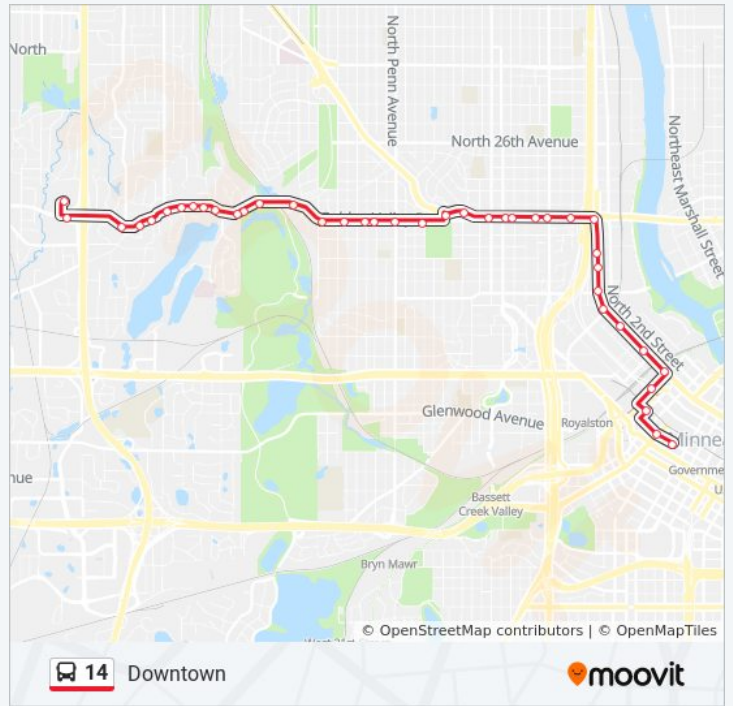

Trip Duration: 24 min
Line Summary:

- Golden Valley Rd & Indiana Ave N
- Golden Valley Rd & Courage Center
- Golden Valley Rd & Bassett Creek Dr
- Golden Valley Rd & Bonnie Lane
- Golden Valley & Theo Wirth Pkwy
- Golden Valley Rd & Xerxes Ave N
- Golden Valley Rd & Upton Ave N
- Golden Valley Rd & Sheridan Ave N
- Golden Valley Rd & Russell Ave N
- Golden Valley Rd & Penn Ave N
- Golden Valley Rd & Morgan Ave N
- Knox Ave N & West Broadway
- West Broadway & Irving Ave N
- West Broadway & Fremont Ave N
- West Broadway & Emerson Ave N
- West Broadway & Dupont Ave N
- West Broadway & Aldrich Ave N
- West Broadway & Lyndale Ave N
- West Broadway & 5th St / 4th St N
- Washington Ave & West Broadway
- Washington Ave & 17th Ave / 16th Ave N
- Washington Ave & 15th Ave N
- Washington Ave & Plymouth Ave N
- Washington Ave & 10th Ave N
- Washington Ave N & 8th Ave N
- Washington Ave N & 6th Ave N
- Washington Ave & 3rd Ave N
- 3rd Ave N & 4th St Garage
- 5th St Transit Center Gate A
- 6th St S & Hennepin Ave S
- 6th St S & Nicollet Mall