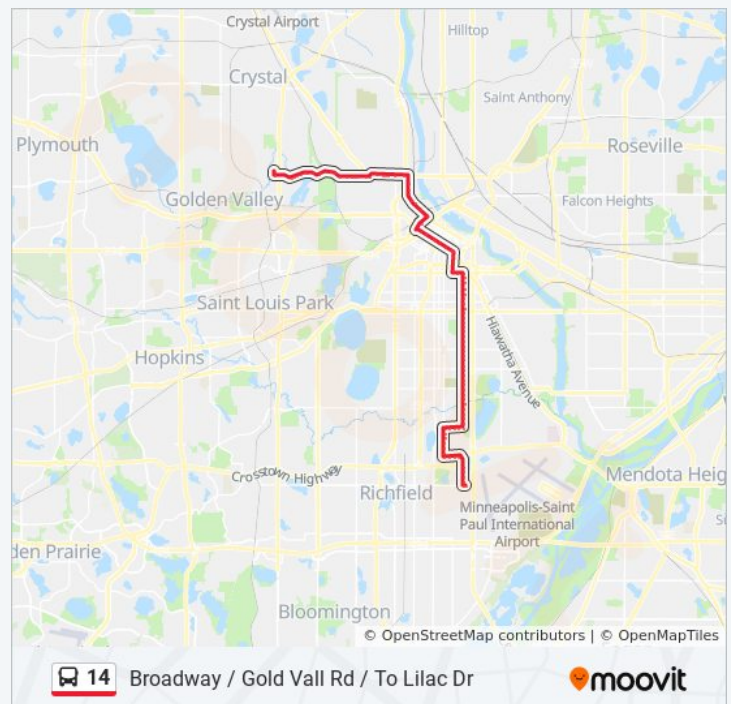

Direction: Broadway / Gold Vall Rd / To Lilac Dr
101 stops
[VIEW LINE SCHEDULE](#)

66th St E & Richfield Pkwy / 16th Ave

66th St E & Bloomington Ave S

Bloomington Ave S & 65th St E

Bloomington Ave S & 64th St E

Bloomington Ave S & 63rd St E

Bloomington Ave S & 62nd St E

60th St E & 14th Ave S

60th St E & 12th Ave S

60th St E & 10th Ave S

60th St E & Chicago Ave S

Chicago Ave S & 59th St E

Chicago Ave S & 58th St E

Chicago Ave S & 57th St E

Chicago & 56th St Station

Chicago Ave S & 55th St E

Chicago Ave S & 54th St E

54th St E & 10th Ave S

54th St E & 12th Ave S

54th St E & 14th Ave S

54th St E & Bloomington Ave S

Bloomington Ave S & 53rd St E

Bloomington Ave S & 52nd St E

Bloomington Ave S & 51st St E

Bloomington Ave S & 50th St E

Bloomington Ave S & Minnehaha Pkwy

Bloomington Ave S & 48th St E

Bloomington Ave S & 47th St E

Bloomington Ave S & 46th St E

Bloomington Ave S & 45th St E

Bloomington Ave S & 44th St E

Broadway / Gold Vall Rd / To Lilac Dr Route
Timetable:

Sunday	7:00 AM - 9:57 PM
Monday	Not Operational
Tuesday	Not Operational
Wednesday	Not Operational
Thursday	7:00 AM - 9:57 PM
Friday	7:00 AM - 9:57 PM
Saturday	7:00 AM - 9:57 PM

14 bus Info

Direction: Broadway / Gold Vall Rd / To Lilac Dr

Stops: 101

Trip Duration: 53 min

Line Summary: