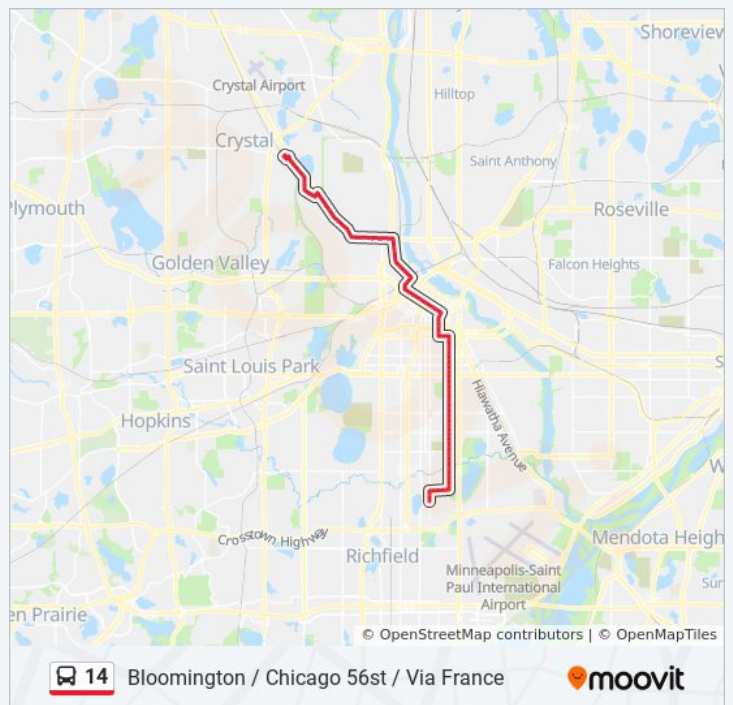

54th St E & Chicago Ave S

Chicago Ave S & 55th St E

Chicago Ave S & 56th St E

Direction: Bloomington / Chicago 56st / Via France

89 stops

[VIEW LINE SCHEDULE](#)

Robbinsdale Transit Center & Gate A

West Broadway & 40th Ave N

West Broadway & 39th Ave N

West Broadway & Good Samaritan Society

West Broadway & 37th Ave N

France Ave N & 36th Ave N

France Ave N & 35th Ave N

France Ave N & 34th Ave N

Oakdale Ave N & Drew Ave N

Oakdale Ave N & Chowen Ave N

Oakdale Ave & North Memorial Medical

Oakdale Ave & West Broadway

30th Ave N & Xerxes Ave N

West Broadway & 29th Ave N

West Broadway & 27th Ave N

West Broadway & 26th Ave N

West Broadway & Penn Ave N

West Broadway & Penn Ave / Logan Ave

West Broadway & Morgan Ave N

West Broadway & Knox Ave N

West Broadway & Irving Ave N

West Broadway & Fremont Ave N

West Broadway & Emerson Ave N

West Broadway & Dupont Ave N

West Broadway & Aldrich Ave N

West Broadway & Lyndale Ave N

14 bus Time Schedule

Bloomington / Chicago 56st / Via France Route

Timetable:

Sunday	4:28 AM - 11:35 PM
Monday	11:32 PM
Tuesday	12:32 AM - 11:32 PM
Wednesday	12:32 AM - 11:32 PM
Thursday	12:32 AM - 11:35 PM
Friday	4:28 AM - 11:35 PM
Saturday	4:28 AM - 11:35 PM

14 bus Info

Direction: Bloomington / Chicago 56st / Via France

Stops: 89

Trip Duration: 58 min

Line Summary: