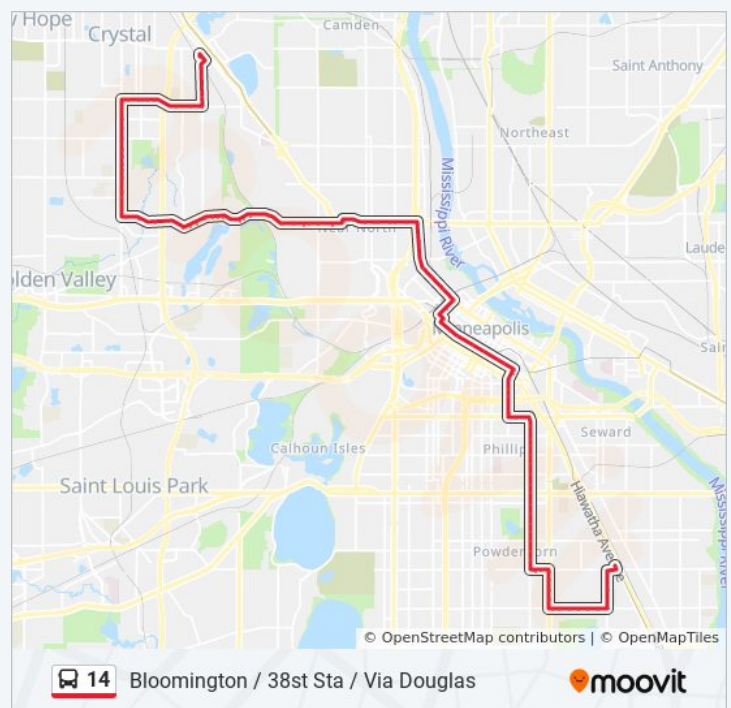

42nd St E & 26th Ave S

28th Ave S & 42nd St E

28th Ave S & 40th St E

28th Ave S & 38th St E

38th St Station & Gate A

**Direction: Bloomington / 38st Sta / Via Douglas**

110 stops

[VIEW LINE SCHEDULE](#)

Douglas Dr N & #3317

Douglas Dr N & 32nd Ave N

Douglas Dr N & 31st Ave N

Douglas Dr N & 30th Ave N

Douglas Dr N & 29th Ave N

Douglas Dr N & 29th Place N

Douglas Dr N & Medicine Lake Rd

Douglas Dr & Wynnwood Rd

Douglas Dr & Sandburg Rd

Duluth St N & Douglas Dr N

**14 bus Time Schedule**

Bloomington / 38st Sta / Via Douglas Route

Timetable:

Sunday	Not Operational
Monday	5:15 AM - 4:12 PM
Tuesday	5:15 AM - 4:12 PM
Wednesday	5:15 AM - 4:12 PM
Thursday	Not Operational
Friday	Not Operational
Saturday	Not Operational

**14 bus Info**

**Direction:** Bloomington / 38st Sta / Via Douglas

**Stops:** 110

**Trip Duration:** 66 min

**Line Summary:**

Duluth St & Adair Ave N

Duluth St & Lilac Dr

Duluth St N & Regent Ave N