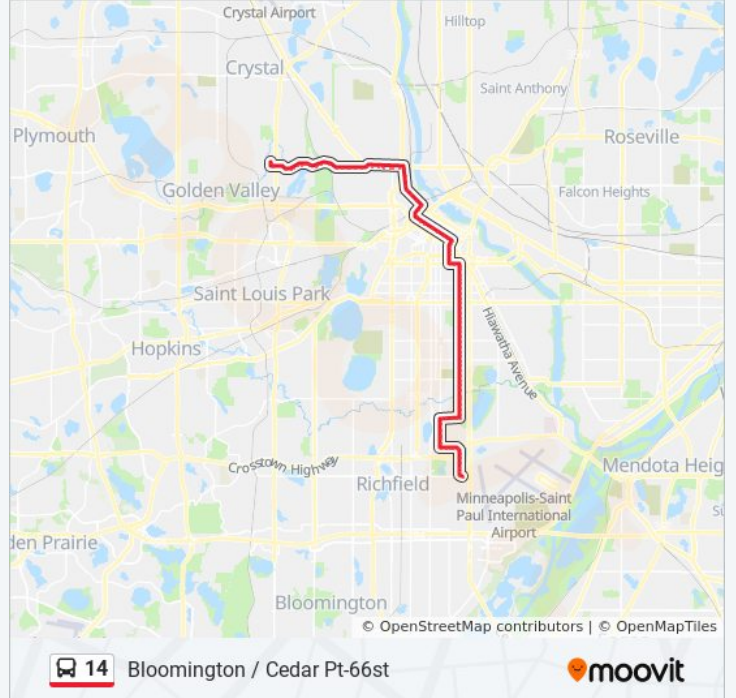

**14 bus Info**

**Direction:** Bloomington / Cedar Pt-66st

**Stops:** 105

**Trip Duration:** 60 min

**Line Summary:**

Knox Ave N & West Broadway  
West Broadway & Irving Ave N  
West Broadway & Fremont Ave N  
West Broadway & Emerson Ave N  
West Broadway & Dupont Ave N  
West Broadway & Aldrich Ave N  
West Broadway & Lyndale Ave N  
West Broadway & 5th St / 4th St N  
Washington Ave & West Broadway  
Washington Ave & 17th Ave / 16th Ave N  
Washington Ave & 15th Ave N  
Washington Ave & Plymouth Ave N  
Washington Ave & 10th Ave N  
Washington Ave N & 8th Ave N  
Washington Ave N & 6th Ave N  
Washington Ave & 3rd Ave N  
3rd Ave N & 4th St Garage  
5th St Transit Center Gate A  
6th St S & Hennepin Ave S  
6th St S & Nicollet Mall  
6th St S & 2nd Ave / 3rd Ave S  
6th St S & 5th Ave S  
6th St S & Park Ave / Chicago Ave S  
6th St S & Carew Dr  
6th St S & 11th Ave S  
11th Ave S & 7th St S  
11th Ave S & 8th St S  
11th Ave S & 15th St E  
11th Ave S & 17th St E  
11th Ave S & 19th St E  
Franklin Ave E & 13th Ave S  
Franklin Ave E & Bloomington Ave S  
Bloomington Ave S & 22nd St E