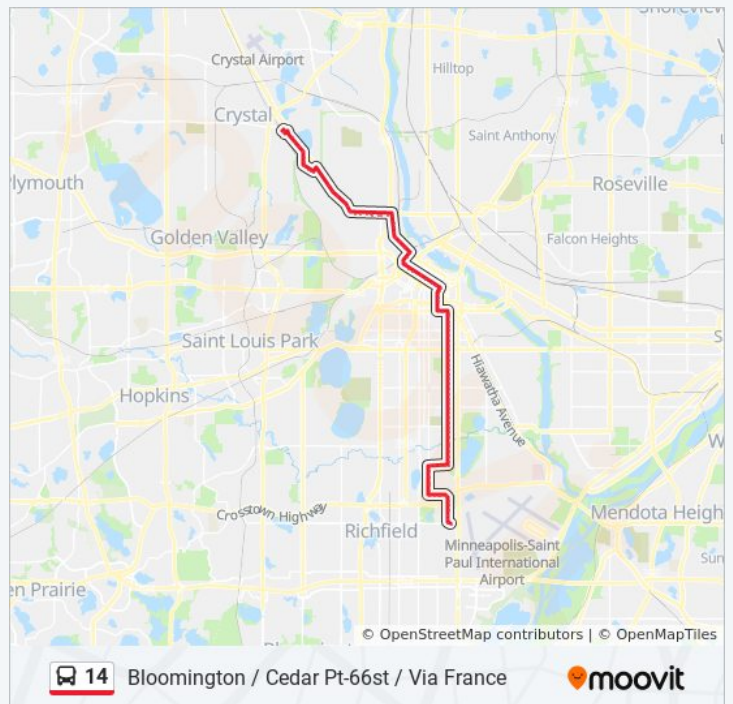

**14 bus Time Schedule**

Bloomington / Cedar Pt-66st / Via France Route

Timetable:

Sunday	6:34 AM - 9:33 PM
Monday	4:26 AM - 10:05 PM
Tuesday	4:26 AM - 10:05 PM
Wednesday	4:26 AM - 10:05 PM
Thursday	6:34 AM - 9:33 PM
Friday	6:34 AM - 9:33 PM
Saturday	6:34 AM - 9:33 PM

**14 bus Info**

**Direction:** Bloomington / Cedar Pt-66st / Via France

**Stops:** 104

**Trip Duration:** 64 min

**Line Summary:**

Washington Ave & 15th Ave N

Washington Ave & Plymouth Ave N

Washington Ave & 10th Ave N