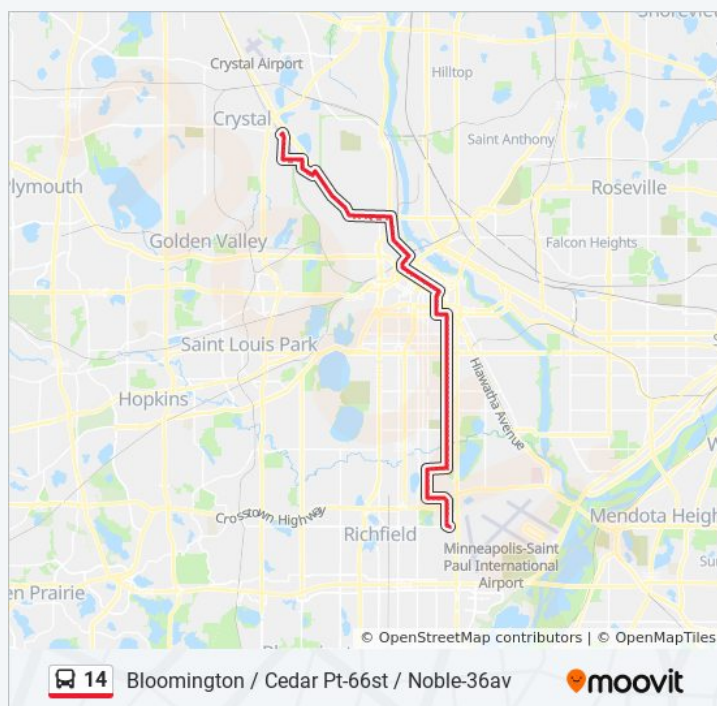

Washington Ave N & 6th Ave N

Washington Ave & 3rd Ave N

3rd Ave N & 4th St Garage

5th St Transit Center Gate A

6th St S & Hennepin Ave S

**Trip Duration:** 65 min

**Line Summary:**

6th St S & Nicollet Mall