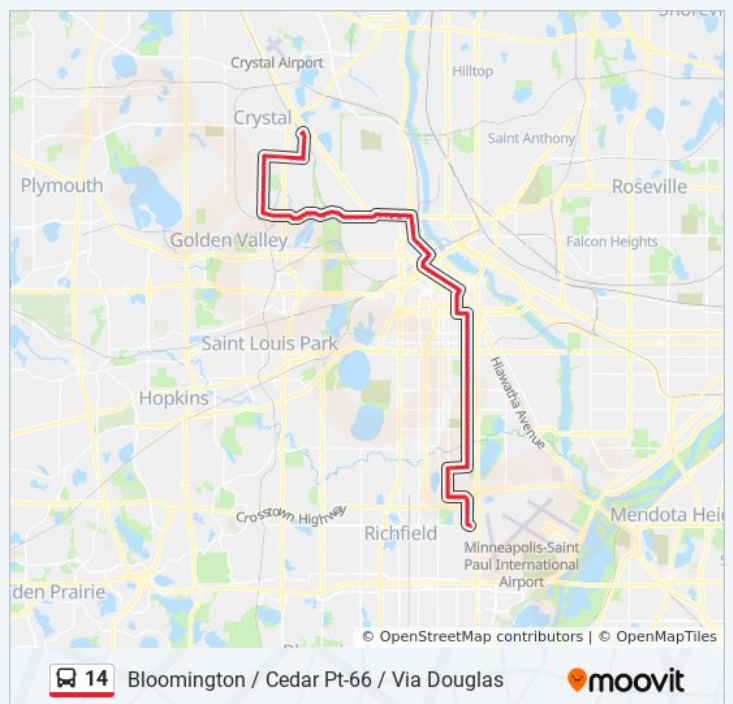

36th Ave N & Adair Ave N

36th Ave N & Colorado Ave

Douglas Dr N & 34th Ave N

Douglas Dr N & #3317

Douglas Dr N & 32nd Ave N

Douglas Dr N & 31st Ave N

Douglas Dr N & 30th Ave N

Douglas Dr N & 29th Ave N

Douglas Dr N & 29th Place N

Douglas Dr N & Medicine Lake Rd

**14 bus Time Schedule**

Bloomington / Cedar Pt-66 / Via Douglas Route  
 Timetable:

Sunday	Not Operational
Monday	5:18 PM - 10:59 PM
Tuesday	5:18 PM - 10:59 PM
Wednesday	5:18 PM - 10:59 PM
Thursday	Not Operational
Friday	Not Operational
Saturday	Not Operational

**14 bus Info**

**Direction:** Bloomington / Cedar Pt-66 / Via Douglas

**Stops:** 131

**Trip Duration:** 71 min

**Line Summary:**

Douglas Dr & Wynnwood Rd

Douglas Dr & Sandburg Rd

Duluth St N & Douglas Dr N