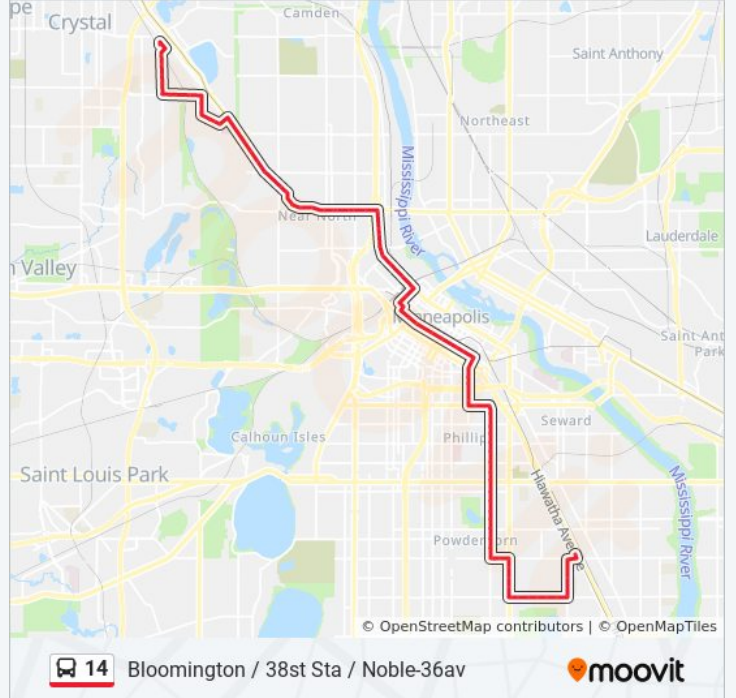

Use the Moovit App to find the closest 14 bus station near you and find out when is the next 14 bus arriving.

**Direction: Bloomington / 38st Sta / Noble-36av**

87 stops

[VIEW LINE SCHEDULE](#)

- Robbinsdale Transit Center & Gate A
- Noble Ave & 40th Ave N
- Noble Ave & 39th Ave N
- Noble Ave & 38th Ave N
- Noble Ave & 37th Ave N
- Noble Ave N & 36th Ave N
- 36th Ave N & Lee Ave N
- 36th Ave N & Kyle Ave N
- 36th Ave N & Halifax Ave N
- France Ave N & 36th Ave N
- France Ave N & 35th Ave N
- France Ave N & 34th Ave N
- Oakdale Ave N & Drew Ave N
- Oakdale Ave N & Chowen Ave N
- Oakdale Ave & North Memorial Medical
- Oakdale Ave & West Broadway
- 30th Ave N & Xerxes Ave N
- West Broadway & 29th Ave N

**14 bus Info**

**Direction:** Bloomington / 38st Sta / Noble-36av

**Stops:** 87

**Trip Duration:** 53 min

**Line Summary:**

West Broadway & 27th Ave N  
West Broadway & 26th Ave N  
West Broadway & Penn Ave N  
West Broadway & Penn Ave / Logan Ave  
West Broadway & Morgan Ave N  
West Broadway & Knox Ave N  
West Broadway & Irving Ave N  
West Broadway & Fremont Ave N  
West Broadway & Emerson Ave N  
West Broadway & Dupont Ave N  
West Broadway & Aldrich Ave N  
West Broadway & Lyndale Ave N  
West Broadway & 5th St / 4th St N  
Washington Ave & West Broadway  
Washington Ave & 17th Ave / 16th Ave N  
Washington Ave & 15th Ave N  
Washington Ave & Plymouth Ave N  
Washington Ave & 10th Ave N  
Washington Ave N & 8th Ave N  
Washington Ave N & 6th Ave N  
Washington Ave & 3rd Ave N  
3rd Ave N & 4th St Garage  
5th St Transit Center Gate A  
6th St S & Hennepin Ave S  
6th St S & Nicollet Mall  
6th St S & 2nd Ave / 3rd Ave S  
6th St S & 5th Ave S  
6th St S & Park Ave / Chicago Ave S  
6th St S & Carew Dr  
6th St S & 11th Ave S  
11th Ave S & 7th St S  
11th Ave S & 8th St S  
11th Ave S & 15th St E