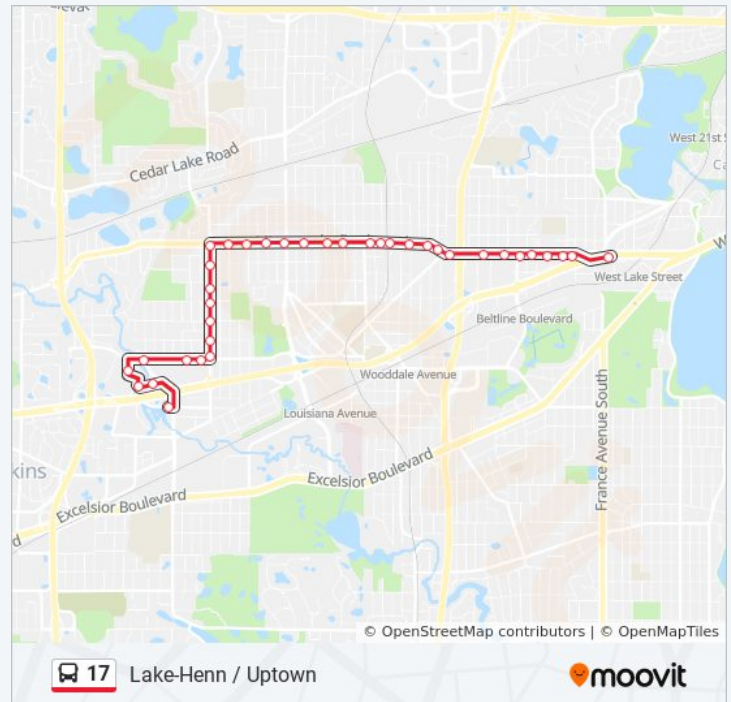

Minnetonka Blvd & Zarthan Ave S

Minnetonka Blvd & Hwy 100

Minnetonka Blvd & Salem Ave/Raleigh Ave

Minnetonka Blvd & Ottawa Ave S

Minnetonka Blvd & Lynn Ave

Minnetonka Blvd & Inglewood Ave

Lake St Bus Loop & France Ave

Lake St W & Market Plaza

Lake St W & Bde Maka Ska Pkwy W

Lake St W & Thomas Ave S

Lake St W & Irving Ave S

Lake St W & Humboldt Ave S

Lake St W & Hennepin Ave

### Direction: Mkta Blvd / 24st-Uptown / Downtown

51 stops

[VIEW LINE SCHEDULE](#)

Cambridge St & Blake Rd N

37th St W & Aquila Ave S

Boone Ave & Aldi

36th St W & Aquila Ave

36th St W & Wyoming Ave / Virginia Ave