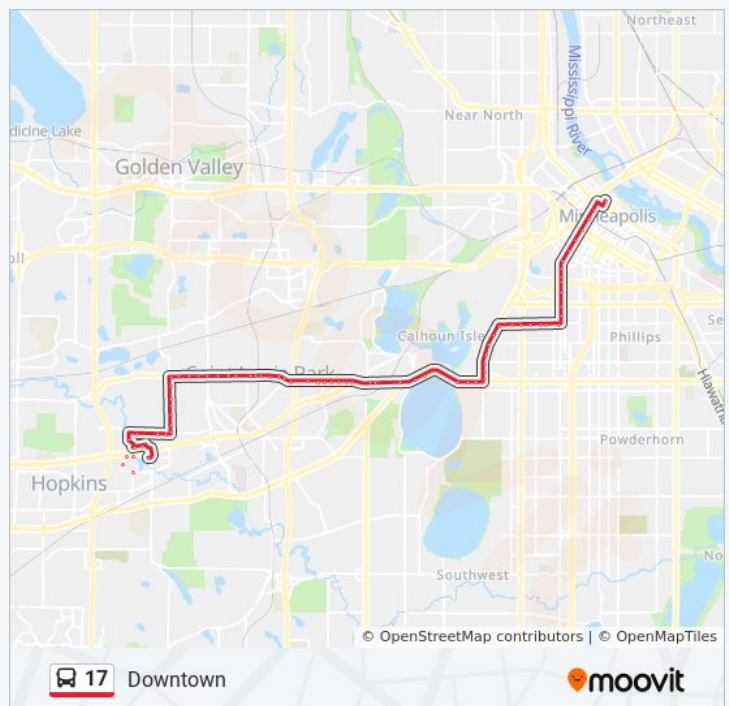

Washington Ave & 3rd Ave / 4th Ave S

Gateway Ramp Layover

Tuesday	10:40 AM - 12:39 PM
Wednesday	10:40 AM - 12:39 PM
Thursday	Not Operational
Friday	10:36 AM - 5:36 PM
Saturday	10:36 AM - 5:36 PM

### 17 bus Info

**Direction:** Downtown

**Stops:** 24

**Trip Duration:** 33 min

**Line Summary:**