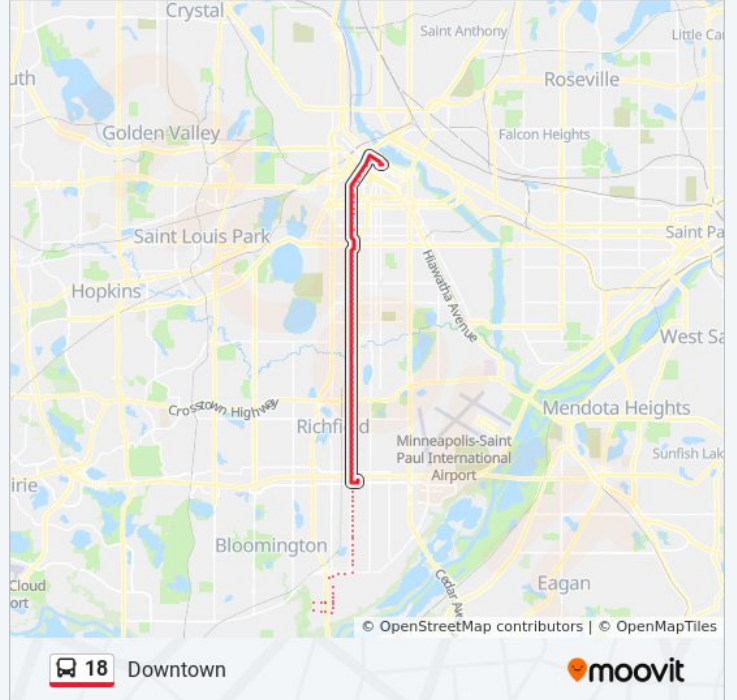

Direction: Downtown
 99 stops
[VIEW LINE SCHEDULE](#)

18 bus Time Schedule
 Downtown Route Timetable:

Sunday	12:24 AM - 11:52 PM
Monday	12:31 AM - 11:54 PM
Tuesday	12:22 AM - 11:54 PM
Wednesday	12:22 AM - 11:54 PM
Thursday	12:22 AM - 11:54 PM
Friday	12:22 AM - 11:54 PM
Saturday	12:22 AM - 11:55 PM

- 104th St W & Bloomington Fwy W
- 104th St W & Bloomington Frwy Rd
- 104th St W & Devonshire Rd
- 104th St W & Humboldt Ave S
- Humboldt Ave S & 106th St W
- 106th St W & Verdi Rd
- 106th St W & River Terrace
- 106th St W & Lyndale Ave S
- Lyndale Ave S & Mission Rd
- Lyndale Ave S & 104th St W
- Lyndale Ave S & #10325
- Lyndale Ave S & #10301
- Lyndale Ave S & 102nd St W
- Lyndale Ave S & #10031
- I-35w & 98th Street Station Gate A
- Lyndale Ave S & 99th St / 98th St W
- 98th St W & Garfield Ave / Grand Ave
- 98th St W & Pillsbury Ave S
- Nicollet Ave S & 98th St E
- Nicollet Ave S & 96th St E
- Nicollet Ave S & 95th St E

18 bus Info
Direction: Downtown
Stops: 99
Trip Duration: 53 min
Line Summary:

Nicollet Ave S & 94th St E
Nicollet Ave S & 93rd St E
Nicollet Ave S & 92nd St E
Nicollet Ave S & 91st St E
Nicollet Ave S & 90th St E
Nicollet Ave S & 89th St E
Nicollet Ave S & 88th St E
Nicollet Ave S & 87th St E
Nicollet Ave S & 86th St E
Nicollet Ave S & 85th St E
Nicollet Ave S & 84th St E
Nicollet Ave S & 83rd St E
Nicollet Ave S & 82nd St E
Nicollet Ave S & 81st St E
Nicollet Ave S & American Blvd / I-494
Nicollet Ave S & 77th St E
Nicollet Ave S & 76th St E
Nicollet Ave S & 75th St E
Nicollet Ave S & 74th St E
Nicollet Ave S & 73rd St E
Nicollet Ave S & 72nd St E
Nicollet Ave S & 71st St E
Nicollet Ave S & 70th St E
Nicollet Ave S & 69th St E
Nicollet Ave S & 68th St E
Nicollet Ave S & 67th St E
Nicollet Ave S & 66th St E
Nicollet Ave S & 65th St E
Nicollet Ave S & 63rd St W
Nicollet Ave S & 62nd St E
Nicollet Ave S & 61st St E
Nicollet Ave S & 59th St E
Nicollet Ave S & 58th St E