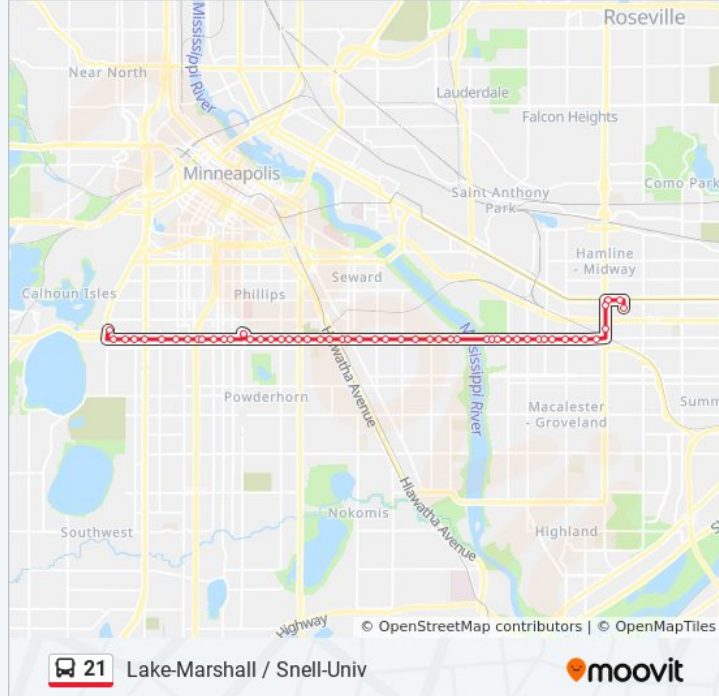

Aldi Driveway & Wendys

Direction: Lake-Marshall / Snell-Univ

61 stops

[VIEW LINE SCHEDULE](#)

Lake St Bus Loop & France Ave

Lake St Bus Loop & France Ave

Lake St W & Market Plaza

Lake St W & Bde Maka Ska Pkwy W

Lake St E & West River Pkwy S

Marshall & Otis Station

Marshall Ave & Montrose Place

Marshall Ave & Exeter Place

Marshall & Cretin Station

Marshall Ave & Finn St

Marshall & Cleveland Station
 Marshall Ave & Moore St
 Marshall Ave & Prior Ave
 Marshall Ave & Howell St
 Marshall & Fairview Station
 Marshall Ave & Wheeler St
 Marshall Ave & Aldine St
 Marshall Ave & Fry St
 Snelling Ave & Carroll Ave
 Snelling & Spruce Tree Dr
 University Ave & Snelling Ave
 University Ave & Simpson St
 Pascal St & University Ave / St Anthony

Direction: Selby-Lake / St Paul

96 stops

[VIEW LINE SCHEDULE](#)

Lake St Bus Loop & France Ave
 Lake St Bus Loop & France Ave
 Lake St W & Market Plaza
 Lake St W & Bde Maka Ska Pkwy W
 Lake St W & Thomas Ave S
 Lake St W & Irving Ave S
 Lake St W & Humboldt Ave S
 Lake St W & Hennepin Ave
 Lake St W & Girard Ave S
 Lake St W & Dupont Ave S
 Lake St W & Bryant Ave S
 Lake St W & Aldrich Ave S
 Lake St W & Lyndale Ave S
 Lake St W & Grand Ave S
 Lake St W & Blaisdell Ave S
 Lake St & 1st Ave S

Stops: 96

Trip Duration: 82 min

Line Summary:

Interstate 35w & Lake St E

Lake St E & 3rd Ave S

Lake St E & 4th Ave S

Lake St E & Portland Ave S

Lake St E & Park Ave S