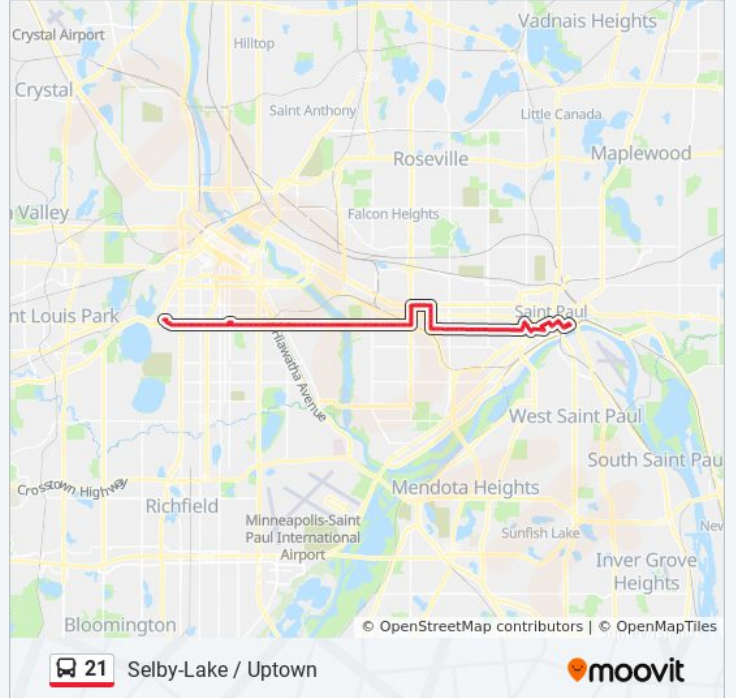

Lagoon Ave & Hennepin Ave

Lagoon Ave & Humboldt Ave S

Lagoon Ave & James / Knox Ave S

Lake St W & Thomas Ave S

Lake St W & Dean Pkwy W

Lake St W & Crisp And Green (Market Plz)

Lake St W & Market Plaza

Lake St W & Drew Ave S

Lake St W & France Ave S

Lake St Bus Loop & France Ave

Direction: Selby-Lake / Uptown / Lake-France

94 stops

[VIEW LINE SCHEDULE](#)

Union Depot & Gate A1

Sibley St & 4th St

6th St & Jackson St