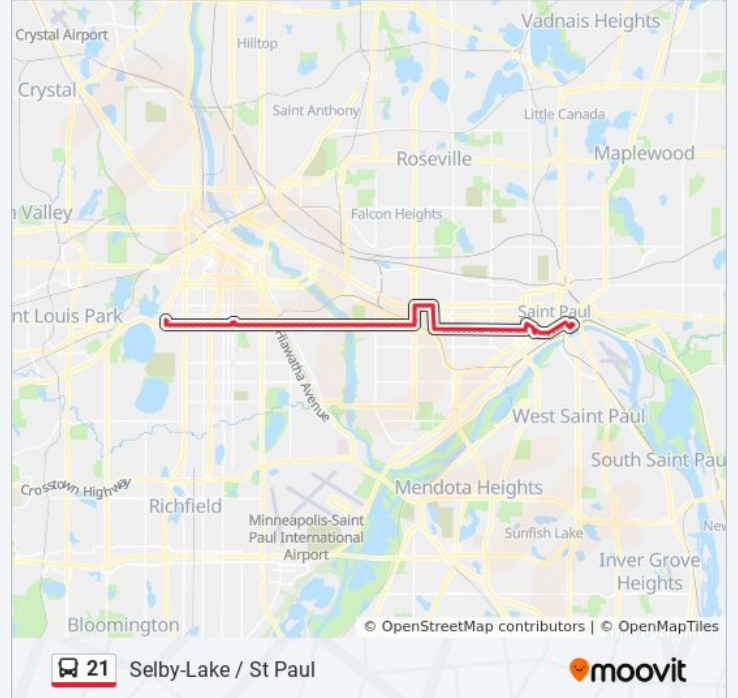

Stops: 96

Trip Duration: 82 min

Line Summary:

Interstate 35w & Lake St E

Lake St E & 3rd Ave S

Lake St E & 4th Ave S

Lake St E & Portland Ave S

Lake St E & Park Ave S

Lake St E & 19th Ave S

Lake St E & 21st / 22nd Ave S

Lake St E & Lake St - Midtown Station

Lake St E & Snelling Ave

Lake & Minnehaha Station

Lake St E & 28th Ave S

Lake & 31st Ave Station

Lake St E & 33rd Ave S

Lake & 36th Ave Station

Lake St E & 39th Ave S

Lake St E & 42nd Ave S

Lake & 44th Ave Station

Lake St E & 46th Ave S

Lake St E & West River Pkwy S

Marshall & Otis Station

Marshall Ave & Montrose Place

Marshall Ave & Exeter Place

Marshall & Cretin Station

Marshall Ave & Finn St

Marshall & Cleveland Station

Marshall Ave & Moore St

Marshall Ave & Prior Ave

Marshall Ave & Howell St

Marshall & Fairview Station