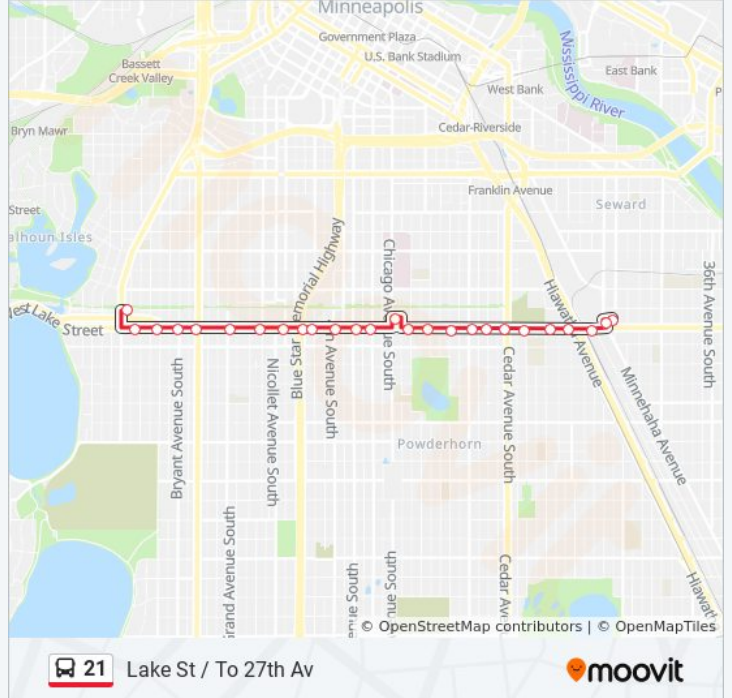

21 bus Info
Direction: Lake St / To 27th Av
Stops: 35
Trip Duration: 39 min
Line Summary:

Lake St E & Elliot Ave

Lake St E & 10th Ave S

Lake St E & 11th / 12th Ave S

Lake St E & 12th Ave S

Lake St E & 14th Ave S

Lake St E & Bloomington Ave S

Lake St E & 17th Ave S

Lake St E & Cedar Ave S

Lake St E & 19th Ave S

Lake St E & 21st / 22nd Ave S

Lake St E & Lake St - Midtown Station

Lake St E & Snelling Ave

Minnehaha Ave & Lake St / Aldi Driveway

Aldi Driveway & Wendys

Direction: Lake-Marshall / Snell-Univ

61 stops

[VIEW LINE SCHEDULE](#)

Lake St Bus Loop & France Ave

Lake St Bus Loop & France Ave

Lake St W & Market Plaza

Lake St W & Bde Maka Ska Pkwy W

Lake St W & Thomas Ave S

Lake St W & Irving Ave S

Lake St W & Humboldt Ave S

Lake St W & Hennepin Ave

Lake St W & Girard Ave S

Lake St W & Dupont Ave S

Lake St W & Bryant Ave S

Lake St W & Aldrich Ave S