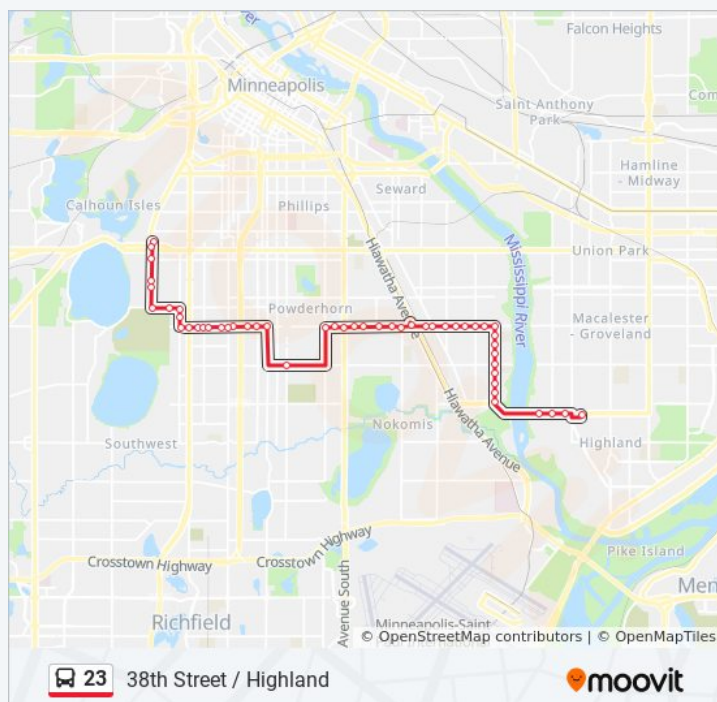

36th St W & Hennepin Ave

36th St W & Dupont Ave S

Bryant Ave S & 36th St W

Bryant Ave S & 37th St W

38th St W & Bryant Ave S

38th St W & Lyndale Ave S

38th St W & Harriet Ave S

38th St W & Grand Ave S

Stops: 58

Trip Duration: 42 min

Line Summary:

38th St E & Portland Ave S

38th St E & Park Ave S

38th St E & Chicago Ave S

38th St E & 10th Ave S

38th St E & 12th Ave S