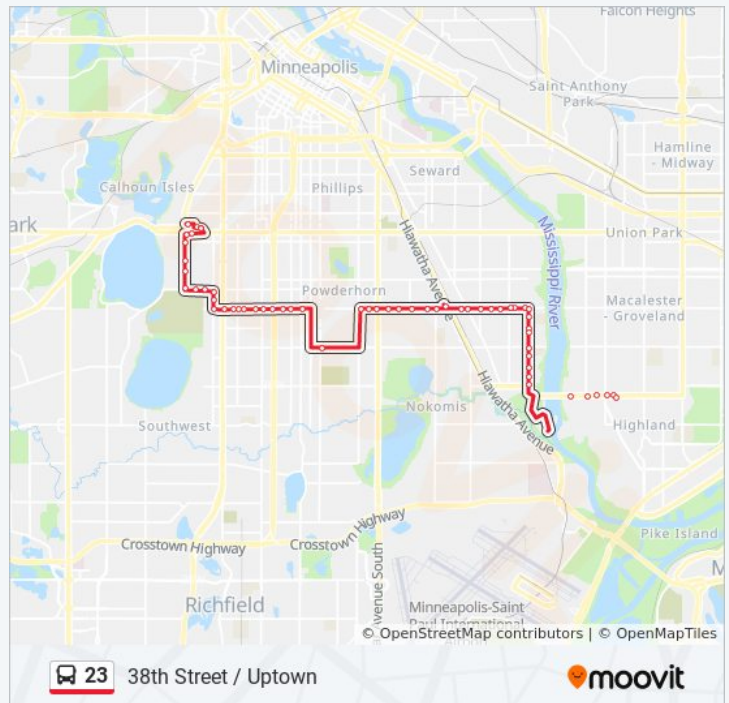

Ford & Finn Station

Kenneth St & Ford Pkwy

Direction: 38th Street / Uptown

54 stops

[VIEW LINE SCHEDULE](#)

Minnesota Veterans Home & Bldg 4

Minnesota Veterans Home & Bldg 19

46th Ave S & Godfrey Rd

46th Ave S & 46th St E

46th Ave S & 45th St E

46th Ave S & 44th St E

46th Ave S & Becketwood Driveway

46th Ave S & 42nd St E

46th Ave S & Folwell Dr

46th Ave S & Coffey Lane

46th Ave S & 39th St E

46th Ave S & 38th St E

38th St E & 45th Ave S

38th St E & 43rd Ave S

38th St E & 42nd Ave S

38th St E & 40th Ave S

38th St E & 38th Ave S

38th St E & 36th Ave S

38th St E & Minnehaha Ave

38th St E & Snelling Ave

38th St Station & Gate B

38th St E & 28th Ave S

38th St E & 26th Ave S

38th St E & 23rd Ave S

38th St E & 21st Ave S

38th St E & 19th Ave S

38th St E & Cedar Ave S / 18th Ave S

23 bus Time Schedule

38th Street / Uptown Route Timetable:

Sunday	5:43 AM - 11:30 PM
Monday	5:19 AM - 11:10 PM
Tuesday	5:19 AM - 11:10 PM
Wednesday	5:19 AM - 11:10 PM
Thursday	5:43 AM - 11:30 PM
Friday	5:38 AM - 11:30 PM
Saturday	5:38 AM - 11:30 PM

23 bus Info

Direction: 38th Street / Uptown

Stops: 54

Trip Duration: 25 min

Line Summary: