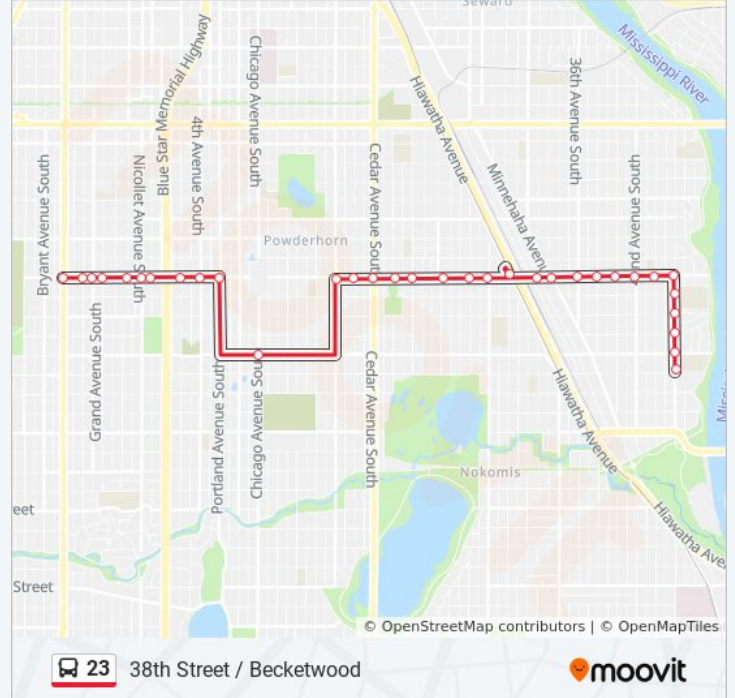

23 bus Info

Direction: 38th Street / Becketwood

Stops: 51

Trip Duration: 35 min

Line Summary:

Bryant Ave S & 37th St W

38th St W & Bryant Ave S

38th St W & Lyndale Ave S

38th St E & Cedar Ave S

38th St E & 19th Ave S

38th St E & 21st Ave S

38th St E & 23rd Av S

38th St E & 26th Ave S

38th St E & 28th Ave S

38th St Station & Gate B

38th St E & Snelling Ave

38th St E & Minnehaha Ave

38th St E & 36th Ave S

38th St E & 38th Ave S

38th St E & 40th Ave S

38th St E & 42nd Ave S

38th St E & 44th Ave S

38th St E & 46th Ave S

46th Ave S & 39th St E

46th Ave S & 40th St E

46th Ave S & 41st St E

46th Ave S & 42nd St E

46th Ave S & 43rd St E (Becketwood)

Direction: 38th Street / Highland

58 stops

[VIEW LINE SCHEDULE](#)

Excelsior Blvd & Bde Maka Ska Blvd W