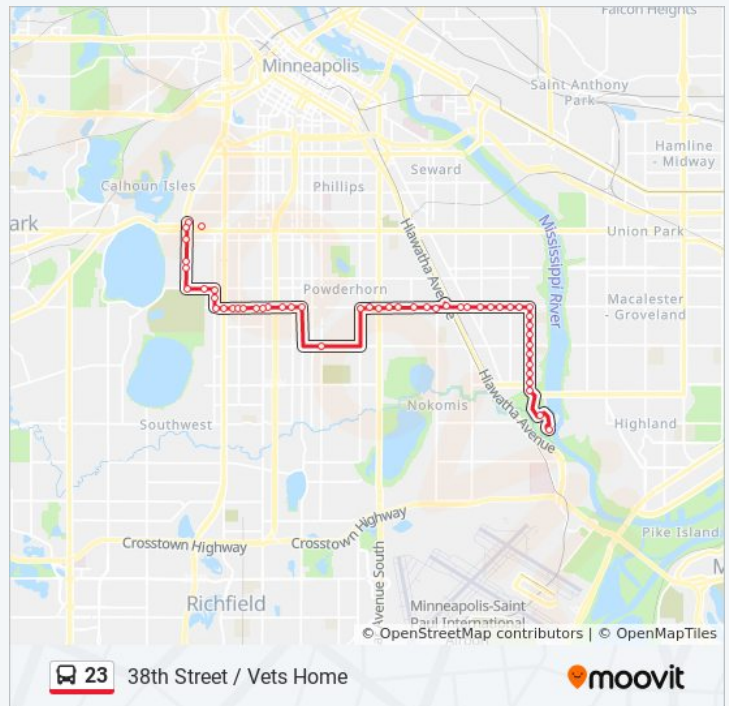

38th St E & 23rd Av S

Thursday

4:48 AM - 10:32 PM

Friday

4:55 AM - 10:31 PM

Saturday

4:55 AM - 10:31 PM

23 bus Info

Direction: 38th Street / Vets Home

Stops: 57

Trip Duration: 39 min

Line Summary:

38th St E & 26th Ave S

38th St E & 28th Ave S

38th St Station & Gate B

38th St E & Snelling Ave