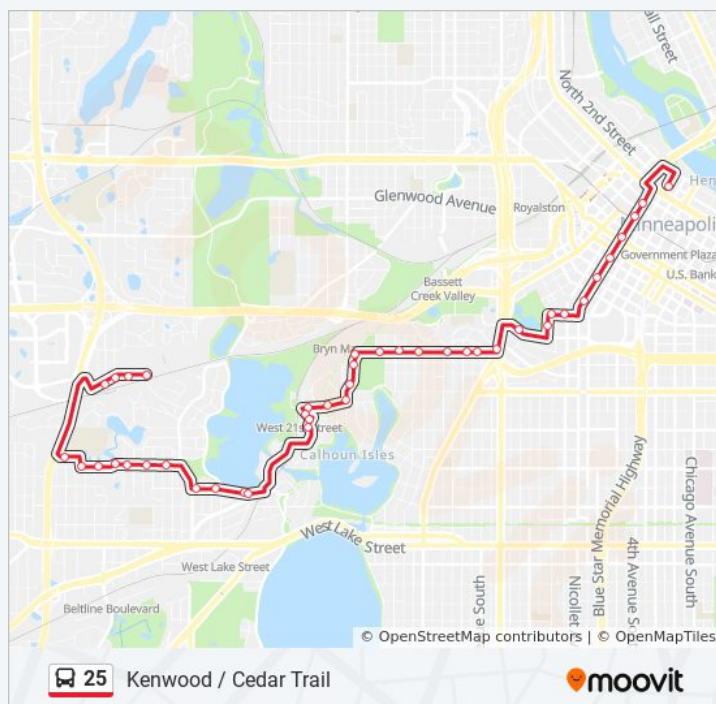

21st St W & Kenwood Pkwy

21st St W & Thomas Ave S

22nd St W & Thomas Ave S

22nd St W & Sheridan Ave S

25 bus Time Schedule

Kenwood / Cedar Trail Route Timetable:

| | |
|-----------|-----------------|
| Sunday | Not Operational |
| Monday | 3:21 PM |
| Tuesday | 3:21 PM |
| Wednesday | 3:21 PM |
| Thursday | 3:21 PM |
| Friday | 3:21 PM |
| Saturday | Not Operational |

25 bus Info

Direction: Kenwood / Cedar Trail

Stops: 42

Trip Duration: 43 min

Line Summary:

Sheridan Ave S & 24th St W

Cedar Lake Ave & Depot St

Cedar Lake Ave & 28th St W