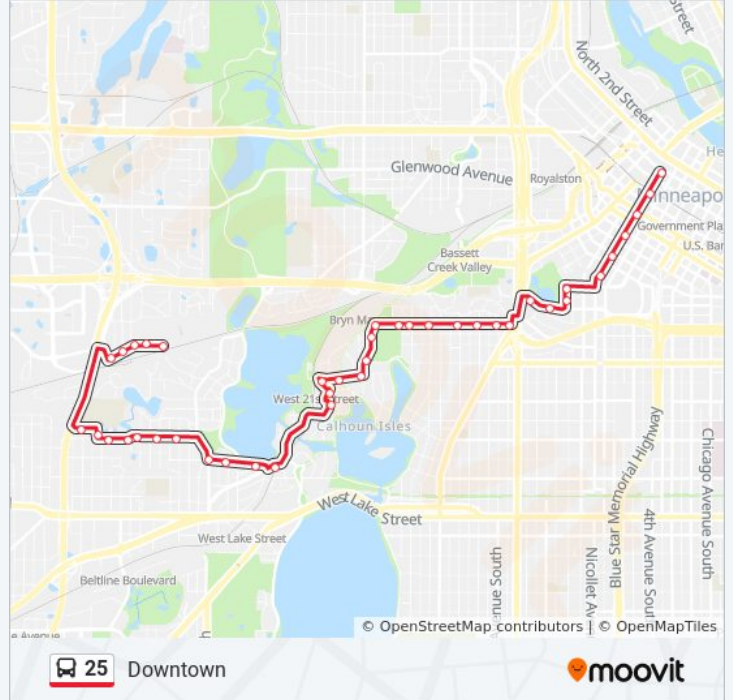

25 bus Info

Direction: Downtown

Stops: 41

Trip Duration: 36 min

Line Summary:

Penn Ave S & Franklin Ave W

Oliver Ave S & Summit Ave

Oliver Ave S & Douglas Ave

Douglas Ave & Logan Ave S

Douglas Ave & Knox Ave S

Douglas Ave & Irving Ave S

Douglas Ave & Fremont Ave S

Douglas Ave & Dupont Ave S

Douglas Ave & Bryant Ave S

Douglas Ave & Hennepin Access

Oak Grove (15th St) & Oak Grove St

15th St W & #329

Willow St & 14th St

Willow St & Grant St

Nicollet Mall & Alice Rainville

Nicollet Mall & 11th St S

Nicollet Mall & 9th St S

Nicollet Mall & 7th St S

Nicollet Mall & 5th St S

Nicollet Mall & 3rd St S

Direction: Downtown / Stinson

111 stops

[VIEW LINE SCHEDULE](#)

Northtown Transit Ctr Gate B

89th Ave NE & 87th Ln NE

89th Ave NE & Jefferson St

89th Ave NE & Madison St