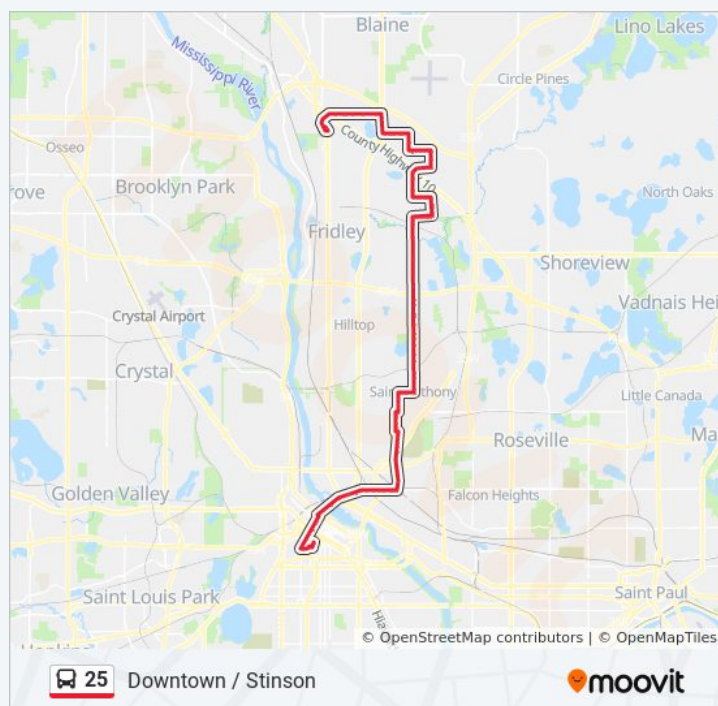

Co Rd H-2 & Parkview Dr

Co Rd H-2 & Silver Lake Rd

Silver Lake Rd & Woodale Dr

Silver Lake Rd & Eastman Dr

Trip Duration: 77 min

Line Summary:

Silver Lake Rd & Gregory Dr

Silver Lake Rd & Mississippi St

Silver Lake Rd & Rice Creek Rd

Silver Lake Rd & Hamilton Court

Silver Lake Rd & 17th Terrace NW

Silver Lake Rd & 17th St NW

Silver Lake Rd & 16th St NW

Silver Lake Rd & 15th St NW

Silver Lake Rd & 14th St NW