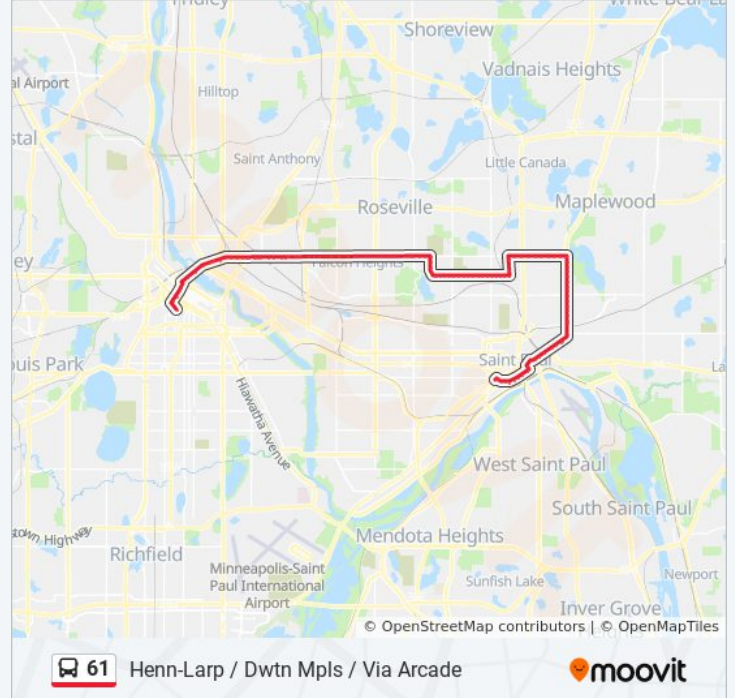

Arcade St & Magnolia Ave

Arcade St & Geranium Ave

Arcade St & Maryland Ave

Arcade St & Orange Ave

Arcade St & Ivy Ave

Arcade St & Cottage Ave

Arcade St & Wheelock Pkwy

Arcade St & Nebraska Ave

Arcade St & Hoyt Ave

Arcade St & Idaho Ave

Larpenteur Ave & Arcade St N

Larpenteur Ave & #701-739

Larpenteur Ave & Payne Ave

Larpenteur Ave & Edgerton St

Larpenteur Ave & Desoto St

Larpenteur Ave & Arkwright St

Larpenteur Ave & Mcmenemy St

Larpenteur Ave & Hwy 35e / Adolphus

Larpenteur Ave & Agate St

Jackson St & Wheelock Pkwy

Jackson St & #1577

Jackson St & #1494 Unit D

Jackson St & Arlington Ave

Arlington Ave E & #40 - Post Office

Arlington Ave & Sylvan St

Arlington Ave & Park St

Arlington Ave & Rice St

Arlington Ave & Woodbridge St

Arlington Ave & Galtier St

Arlington Ave & Farrington St

Arlington Ave & Wheelock Pkwy

Arlington Ave & Arundel St

Arlington Ave & Mackubin St