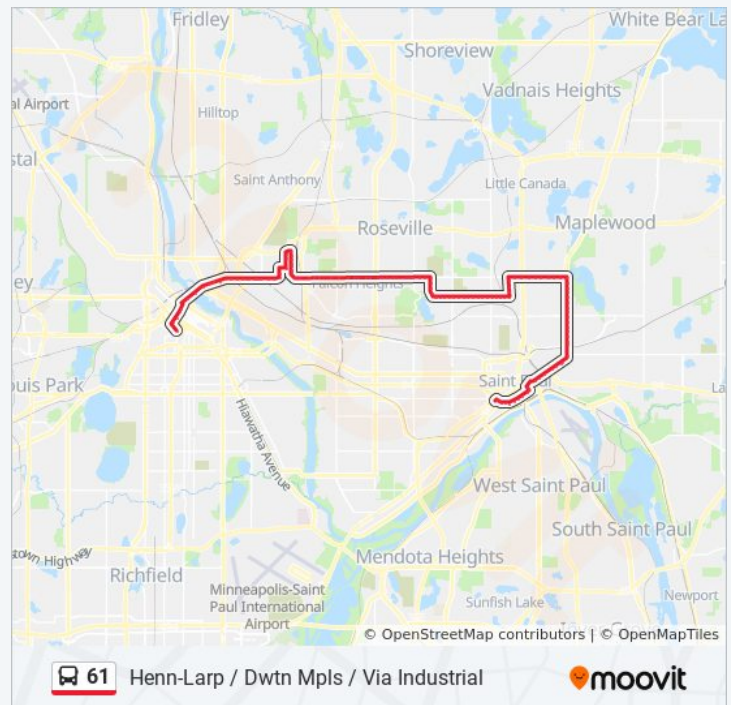

Saturday

Not Operational

61 bus Info

Direction: Henn-Larp / Dwtm Mpls / Via Industrial

Stops: 123

Trip Duration: 80 min

Line Summary:

Larpenteur Ave & Mcmenemy St