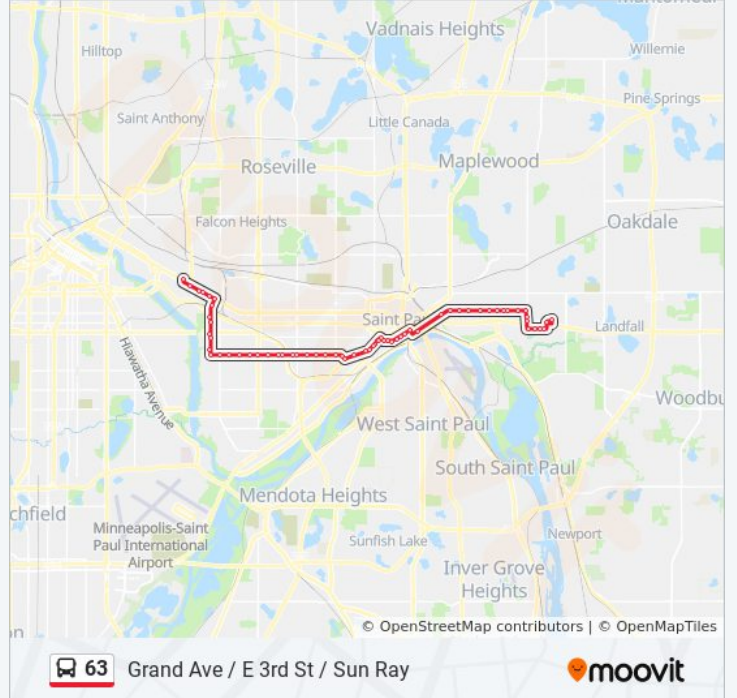

Grand Ave & Pascal St

Grand Ave & Hamline Ave

Grand Ave & Syndicate St

Grand Ave & Dunlap St

Grand Ave & Lexington Pkwy

Grand Ave & Chatsworth St

Grand Ave & Victoria St

Grand Ave & Grotto St

Grand Ave & Dale St

Grand Ave & Lincoln Ave

Grand Ave & #487

Grand Ave & #395

Grand Ave & Hwy 35e / Smith Ave

Smith Ave & Grand Ave

Smith Ave & Walnut St

Smith Ave & Chestnut St

Smith Ave & Kellogg Blvd

Smith Av & Kellogg Blvd

5th St & 7th St W

5th St & Washington

5th St & Market St

5th St & Minnesota St

5th St & Jackson St

5th St & Sibley St / Wacouta St

Kellogg Blvd & Broadway St

3rd St E & Maria Ave

3rd St E & Arcade St

3rd St E & Forest St

3rd St E & Earl St

3rd St E & Griffith St

3rd St E & English St

3rd St E & Etna St

3rd St E & Barclay St