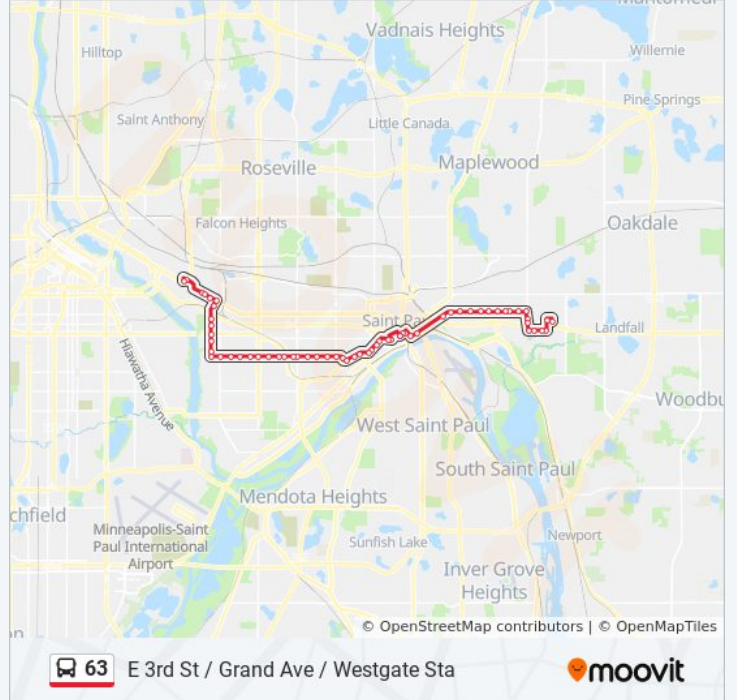

63 bus Info

Direction: E 3rd St / Grand Ave / Westgate Sta

Stops: 62

Trip Duration: 54 min

Line Summary:

3rd St E & Maria Ave

Kellogg Blvd & Broadway St

Sibley St & 4th St

Grand Ave & Cambridge St

Grand Avenue & Fairview Ave

Grand Ave & Prior Ave

Grand Ave & Cleveland Ave

Grand Ave & Cretin Ave

Cretin Ave & Summit Ave

Cretin Ave & Selby Ave

Cretin Ave & Marshall Ave

Cretin Ave & Roblyn Ave

Cretin Ave & Temple Court

Vandalia St & Wabash Ave

University Ave & Vandalia St

University Ave & Hampden Ave

University Ave & Carleton St

University Ave & Raymond Ave

Territorial Rd & Westgate Dr

Berry St & University Ave

Direction: Grand Ave / E 3rd St / Sun Ray

61 stops

[VIEW LINE SCHEDULE](#)

Berry St & University Ave

University Ave & Eustis St

University Ave & Raymond Ave

University Ave & Carleton St