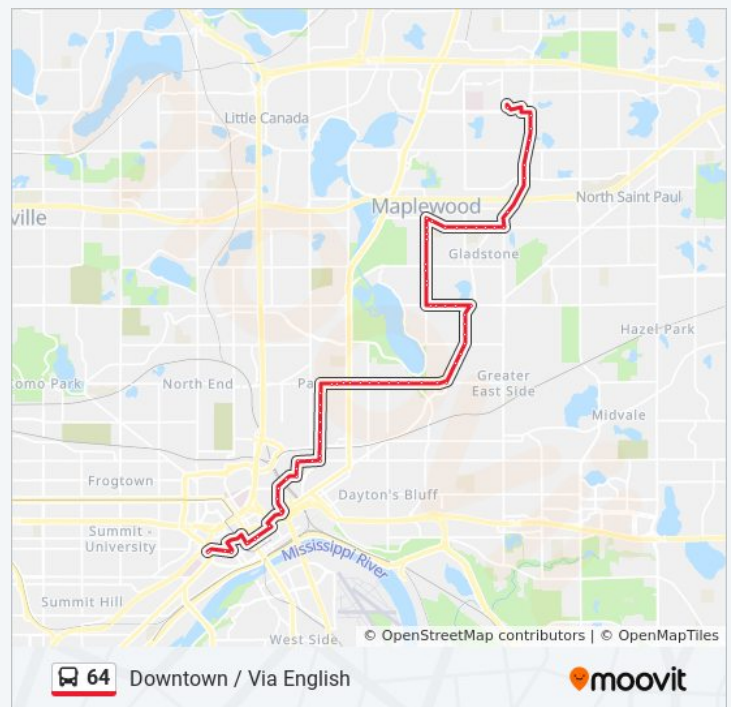

Hazelwood St & Hoyt Ave

Downtown / Via English Route Timetable:

Sunday	Not Operational
Monday	5:18 AM - 9:25 PM
Tuesday	5:18 AM - 9:25 PM
Wednesday	5:18 AM - 9:25 PM
Thursday	5:18 AM - 9:25 PM
Friday	5:18 AM - 9:25 PM
Saturday	7:36 AM - 8:03 PM

64 bus Info

Direction: Downtown / Via English

Stops: 73

Trip Duration: 43 min

Line Summary:

Hazelwood St & Nebraska Ave

Hazelwood St & Arlington Ave

Prosperity Ave & #1370