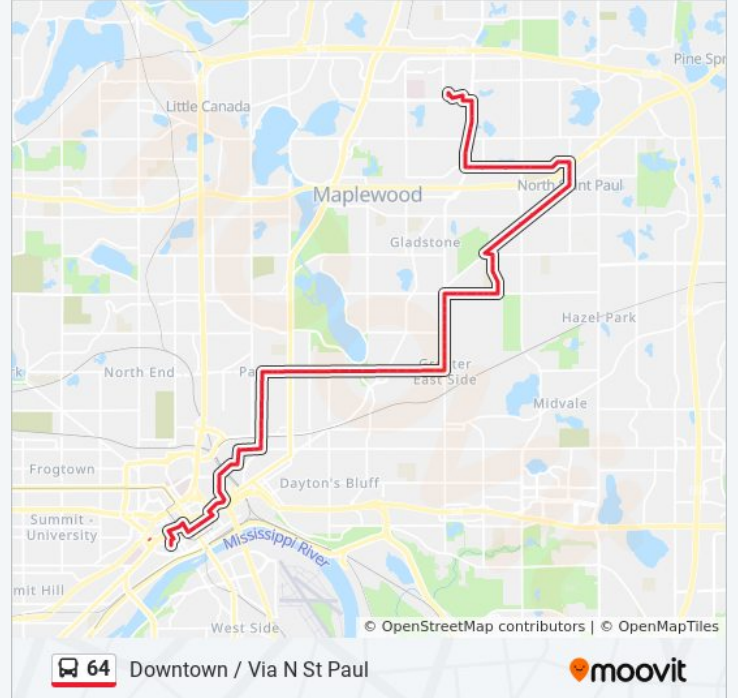

7th Ave E & 7th St N

Holloway Ave & Beebe Rd

Beebe Rd & Maple Pond Homes

Beebe Rd & Mounds Park Academy

Beebe Rd & Larpenteur Ave

Larpenteur Ave & Mounds Park Academy

Larpenteur Ave & Ruth St

Larpenteur Ave & Stanich Place

Larpenteur Ave & Hazel St

Larpenteur Ave & Van Dyke St

White Bear Ave & Larpenteur Ave

White Bear Ave & Idaho Ave

White Bear Ave & Hoyt Ave

White Bear Ave & Nebraska Ave

White Bear Ave & Arlington Ave

White Bear Ave & Cottage Ave

White Bear Ave & Ivy Ave

White Bear Ave & Orange Ave

White Bear Ave & Maryland Ave

Maryland Ave & Flandrau St

Maryland Ave & Herbert St

Maryland Ave & Hazelwood St

Maryland Ave & Barclay St

Maryland Ave & Prosperity Ave (Phalen)

Maryland Ave & Clarence St

Maryland Ave & Johnson Pkwy

Maryland Ave & Duluth St

Maryland Ave & Frank St

Maryland Ave & Earl St

Maryland Ave & Cypress St

Maryland Ave & Forest St

Maryland Ave & Mendota Ave

Maryland Ave & Arcade St