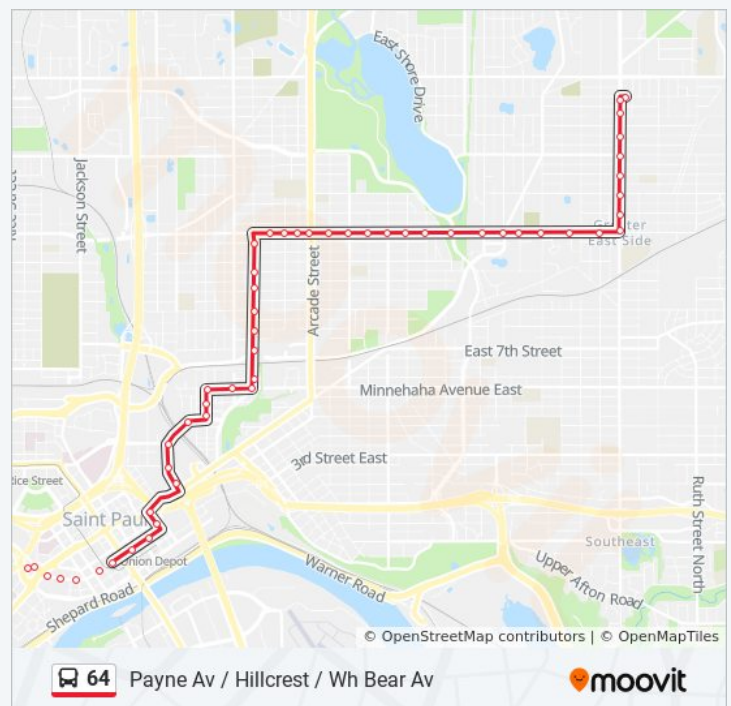

64 bus Info

Direction: Payne Av / Hillcrest / Wh Bear Av

Stops: 50

Trip Duration: 28 min

Line Summary:

Maryland Ave & Johnson Pkwy

Maryland Ave & Clarence St

Maryland Ave & Phalen Blvd (Prosperity)