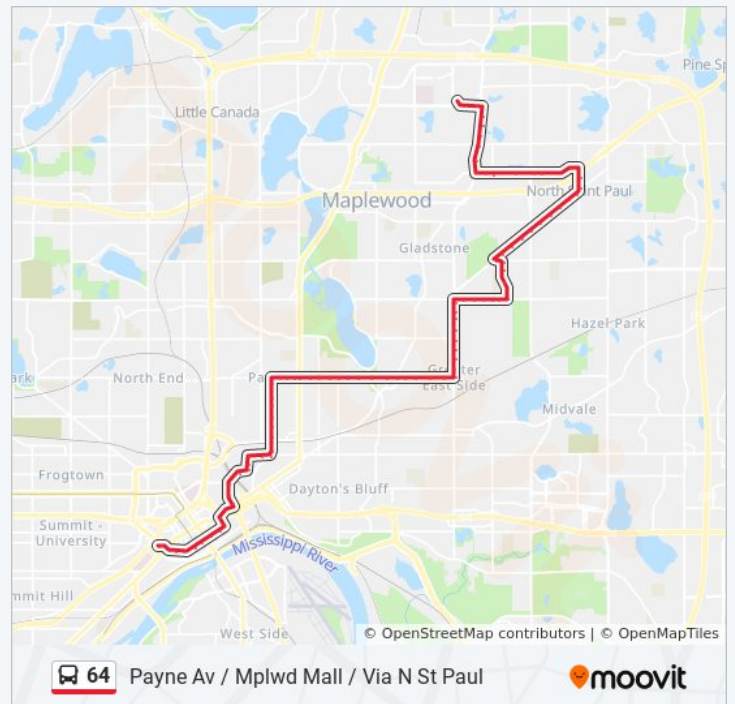

Direction: Downtown / Via N St Paul

Stops: 81

Trip Duration: 50 min

Line Summary:

7th Ave E & 7th St N

Holloway Ave & Beebe Rd

Beebe Rd & Maple Pond Homes

Beebe Rd & Mounds Park Academy

4:59 AM - 11:18 PM

Saturday

5:03 AM - 11:18 PM

64 bus Info

Direction: Payne Av / Mplwd Mall / Via N St Paul

Stops: 81

Trip Duration: 47 min

Line Summary: