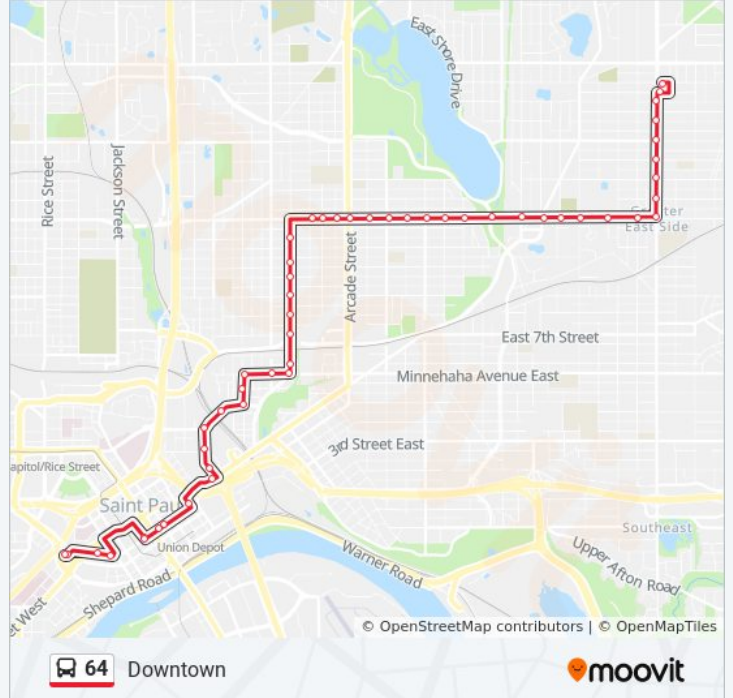

Use the Moovit App to find the closest 64 bus station near you and find out when is the next 64 bus arriving.

Direction: Downtown

51 stops

[VIEW LINE SCHEDULE](#)

- Idaho Ave & Hillcrest Shopping Center
- Iowa Ave & White Bear Ave
- White Bear Ave & Hoyt Ave
- White Bear Ave & Nebraska Ave
- White Bear Ave & Arlington Ave
- White Bear Ave & Cottage Ave
- White Bear Ave & Ivy Ave
- White Bear Ave & Orange Ave
- White Bear Ave & Maryland Ave
- Maryland Ave & Flandrau St
- Maryland Ave & Herbert St
- Maryland Ave & Hazelwood St
- Maryland Ave & Barclay St
- Maryland Ave & Prosperity Ave (Phalen)
- Maryland Ave & Clarence St
- Maryland Ave & Johnson Pkwy
- Maryland Ave & Duluth St
- Maryland Ave & Frank St
- Maryland Ave & Earl St
- Maryland Ave & Cypress St

64 bus Info

Direction: Downtown

Stops: 51

Trip Duration: 29 min

Line Summary:

Maryland Ave & Forest St
 Maryland Ave & Mendota Ave
 Maryland Ave & Arcade St
 Maryland Ave & Weide St
 Maryland Ave & Walsh St
 Maryland Ave & Greenbrier St
 Payne Ave & Geranium Ave
 Payne Ave & Magnolia Ave
 Payne Ave & Lawson Ave
 Payne Ave & Case Ave
 Payne Ave & York Ave
 Payne Ave & Whitall St
 Payne Ave & Reaney Ave
 Payne Ave & Minnehaha Ave
 Minnehaha Ave & Edgerton St
 Minnehaha Ave & Burr St
 Burr St & Beaumont St
 Burr St & Tedesco St
 Lafayette Rd & Lafayette Plaza
 Lafayette Rd & University Ave
 Lafayette Rd & Grove St
 Lafayette Rd & 8th St
 7th St E & Lafayette Rd / John St
 Wall St & 7th St / 6th St
 6th St & Jackson St
 6th St & Jackson / Robert
 6th St & Cedar St
 6th St & Wabasha St
 6th St & Washington St
 6th St & Washington St / 7th St
 Smith Ramp & Layover

73 stops

[VIEW LINE SCHEDULE](#)

Maplewood Mall Transit Center & Gate D/E

White Bear Ave & Beam Ave

White Bear Ave & Mesabi Ave

White Bear Ave & Kohlman Ave

White Bear Ave & Co Rd C

White Bear Ave & #2570