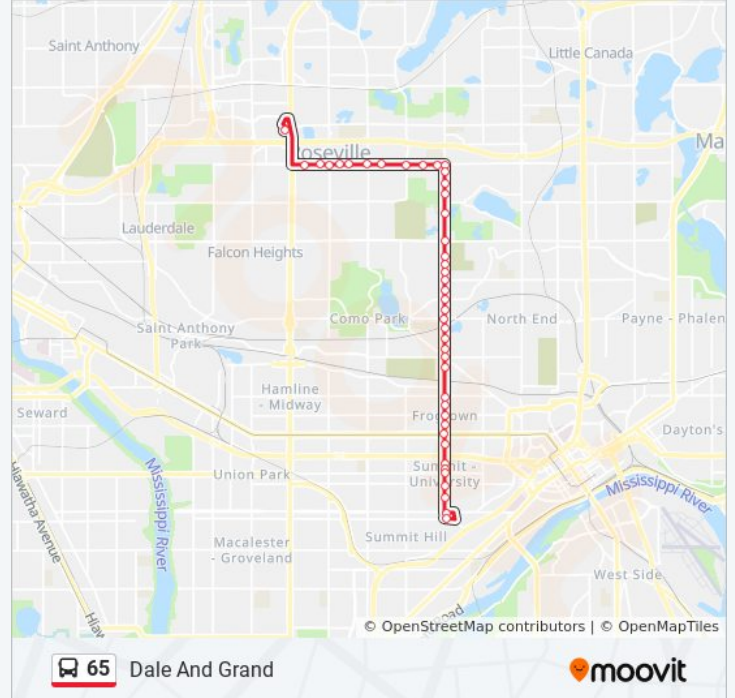

Dale St & Geranium Ave

Dale St & Jessamine Ave

Dale St & Simon Ave

Dale St & Como Ave

Dale St & Burgess St

Dale St & Minnehaha Ave

Dale St & Blair Ave

Dale St & Thomas Ave

Dale St & Charles Ave

Dale St & University Ave

Dale St & Fuller Ave

Dale St & Carroll Ave

Dale St & Iglehart Ave

Dale St & Marshall Ave

Dale St N & Selby Ave

Dale St & Ashland Ave

Summit Ave & Dale St

Dale St & Grand Ave

**Direction: Dale St / Rosedale**

45 stops

[VIEW LINE SCHEDULE](#)

Dale St & Grand Ave

Dale St & Summit Ave / Portland Ave

Dale St & Holly Ave

**65 bus Info**

**Direction:** Dale St / Rosedale

**Stops:** 45

**Trip Duration:** 26 min

**Line Summary:**

Dale St & University Ave

Dale St & Charles Ave

Dale St & Thomas Ave