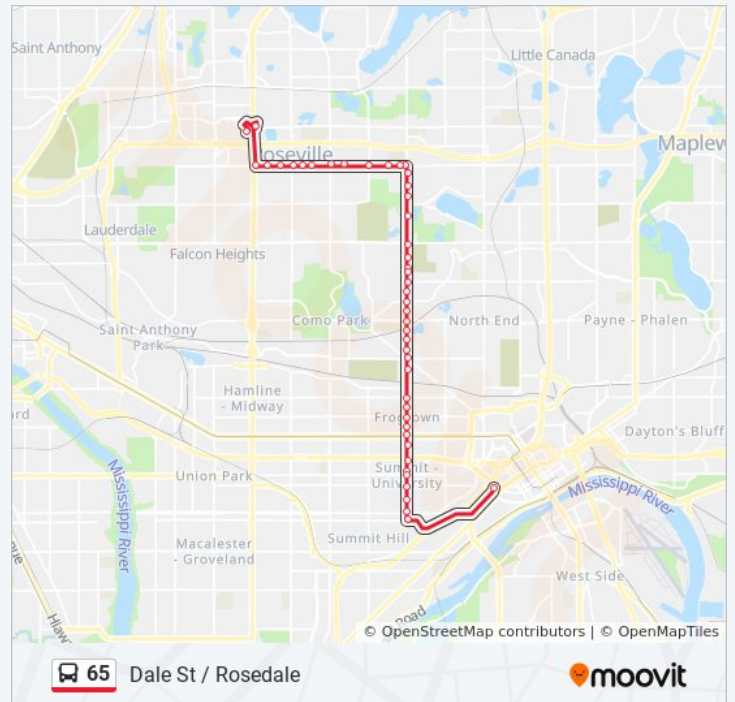

**65 bus Info**

**Direction:** Dale St / Rosedale

**Stops:** 45

**Trip Duration:** 26 min

**Line Summary:**

Dale St & University Ave

Dale St & Charles Ave

Dale St & Thomas Ave

Dale St & Dale Court

Dale St & Ryan Ave

Dale St & Skillman Ave

Dale St & Eldridge Ave

Co Rd B & Dale St

Co Rd B & #670

Co Rd B & Grotto St

Co Rd B & Victoria St

Co Rd B & Oxford St

Co Rd B & Lexington Ave

Co Rd B & Fernwood St

Co Rd B & Dellwood St

Co Rd B & Hamline Ave

Co Rd B & Albert St

Co Rd B & Target Driveway

Co Rd B & Snelling Ave

Snelling Ave Exit & Co Rd B-2

Rosedale Transit Center Gate A

65 bus time schedules and route maps are available in an offline PDF at [moovitapp.com](https://moovitapp.com). Use the [Moovit App](#) to see live bus times, train schedule or subway schedule, and step-by-step directions for all public transit in Minneapolis - St. Paul, MN.