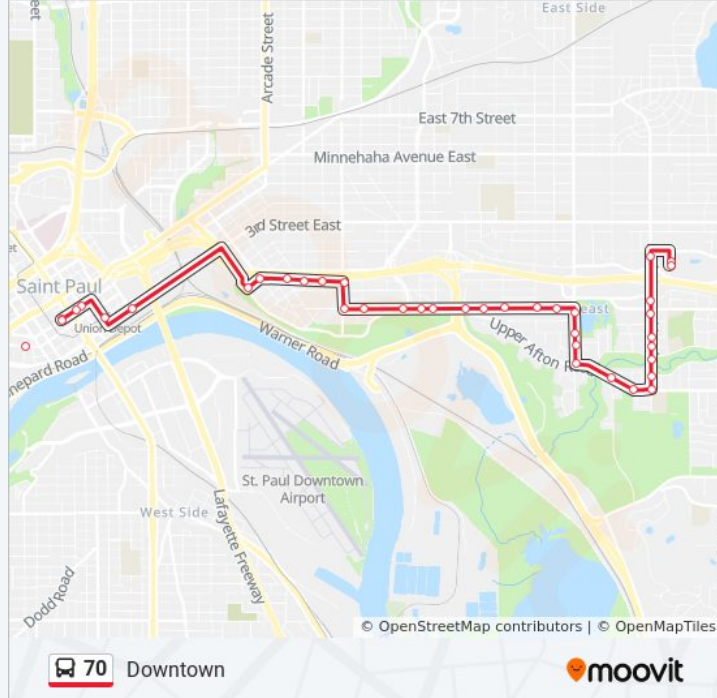

White Bear Ave & Louise Ave

White Bear Ave & Burns Ave

Burns Ave & #1723

Burns Ave & Kennard St

Burns Ave & Hazelwood St

Burns Ave & #1505

Burns Ave & Birmingham St

Burns Ave & Clarence St

Burns Ave & English St

Burns Ave & Johnson Pkwy

Burns Ave & Frank St

Burns Ave & Earl St

Earl St & Pacific St

Pacific St & Cypress St

Pacific St & Forest St

Pacific St & Mound St

Plum St & Maria Ave

Plum St & Mounds Blvd

Wall St & 7th St / 6th St

6th St & Jackson St

6th St & Jackson / Robert

6th St & Cedar St

6th St & Wabasha St

5th St W & Washington St

70 bus time schedules and route maps are available in an offline PDF at moovitapp.com. Use the [Moovit App](#) to see live bus times, train schedule or subway schedule, and step-by-step directions for all public transit in Minneapolis - St. Paul, MN.

[About Moovit](#) • [MaaS Solutions](#) • [Supported Countries](#) • [Mooviter Community](#)

© 2024 Moovit - All Rights Reserved

Check Live Arrival Times