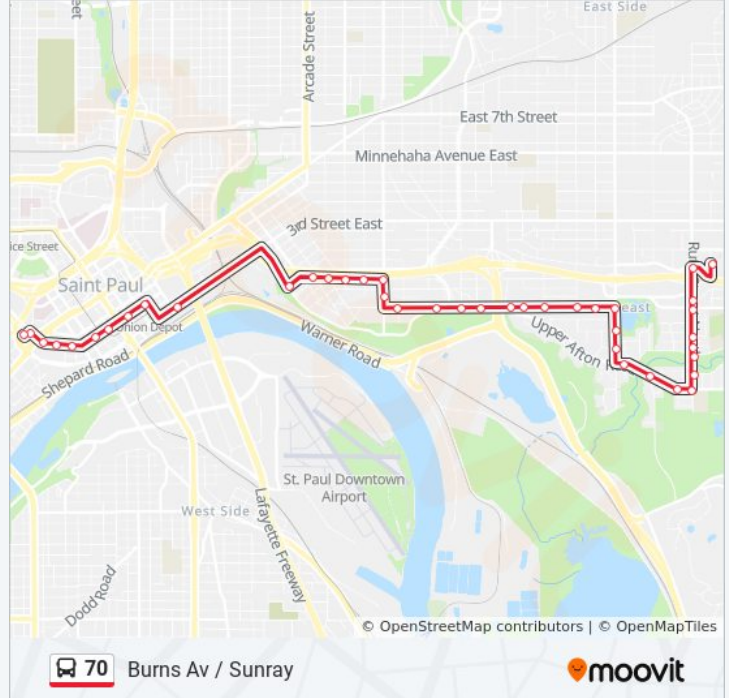

70 bus Info

Direction: Burns Av / Sunray

Stops: 38

Trip Duration: 21 min

Line Summary:

Burns Ave & #1720

Burns Ave & White Bear Ave

White Bear Ave & Louise Ave

White Bear Ave & Rowe Place

Upper Afton Rd & Battle Creek Place

Upper Afton Rd & Battle Creek Rd

Upper Afton Rd & Luella St

Upper Afton Rd & Ruth St

Ruth St & Larry Ho Dr

Ruth St & North Park Dr

Ruth St & Parkside Dr

Ruth St & Pathways Dr

Ruth St & Burns Ave

Ruth St & Suburban Ave

Ruth St & Old Hudson Rd

Sun Ray Transit Center & Gate D

Direction: Downtown

37 stops

[VIEW LINE SCHEDULE](#)

70 bus Info

Direction: Downtown

Stops: 37

Trip Duration: 22 min

Line Summary:

White Bear Ave & Louise Ave

White Bear Ave & Burns Ave

Burns Ave & #1723