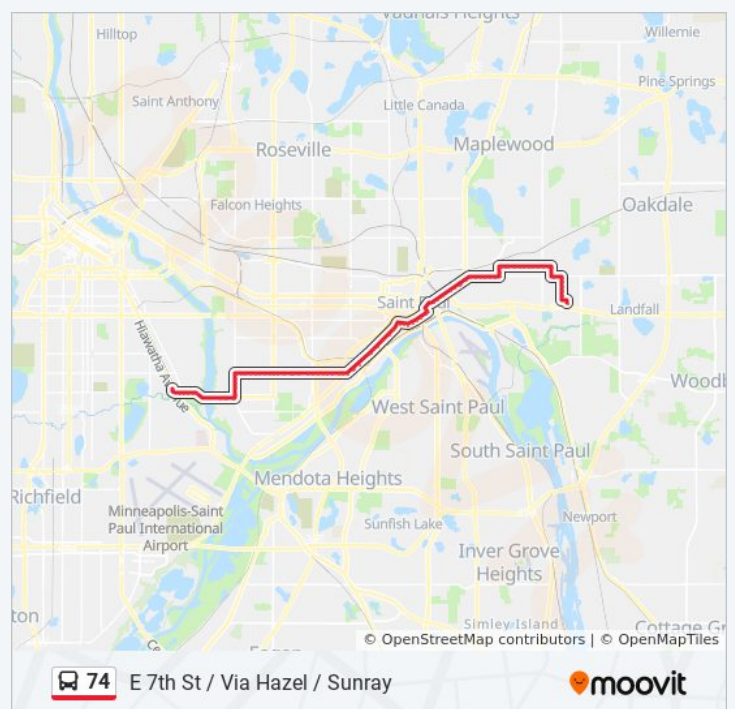

74 bus Info

Direction: E 7th St / Via Hazel / Sunray

Stops: 86

Trip Duration: 58 min

Line Summary:

7th St W & Palace Ave

7th St W & Jefferson Ave

7th St W & St Clair Ave