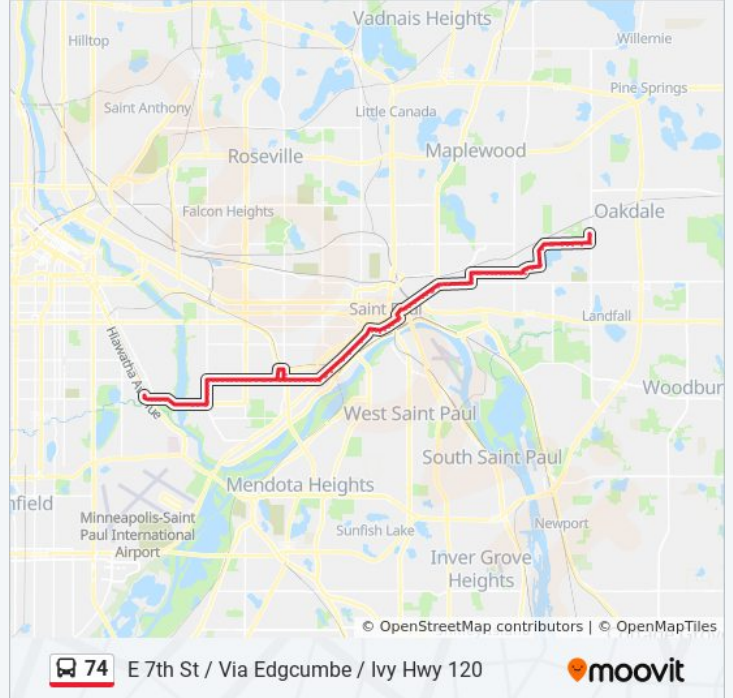

E 7th St / Via Edgcumbe / Ivy Hwy 120 Route

Timetable:

Sunday	Not Operational
Monday	1:40 PM
Tuesday	1:40 PM
Wednesday	1:40 PM
Thursday	1:40 PM
Friday	1:40 PM
Saturday	Not Operational

74 bus Info

Direction: E 7th St / Via Edgcumbe / Ivy Hwy 120

Stops: 100

Trip Duration: 66 min

Line Summary:

Randolph Ave & Fairview Ave
Randolph Ave & Wheeler St
Randolph Ave & Davern St
Randolph Ave & Macalester St
Randolph Ave & Snelling Ave S
Randolph Ave & Brimhall St
Randolph Ave & Pascal St
Randolph Ave & Albert St
Randolph Ave & Hamline Ave
Randolph Ave & Syndicate St
Randolph Ave & Edgumbe Rd
Lexington Pkwy & James Ave
Lexington Pkwy & Juliet Ave
Jefferson Ave & Edgumbe Rd
Edgumbe Rd & Palace Ave
Edgumbe Rd & Randolph Ave
Randolph Ave & Lexington Pkwy
Randolph Ave & Hwy 35e Nb Ramp
Randolph Ave & Chatsworth St
Randolph Ave & Milton St
Randolph Ave & Victoria St
Randolph Ave & View St
Randolph Ave & Bay St
Randolph Ave & 7th St W (Osceola)
7th St W & Toronto St
7th St W & Palace Ave
7th St W & Jefferson Ave
7th St W & St Clair Ave
7th St W & Michigan St
7th St W & Ann St
7th St W & Dousman St
7th St W & Smith Ave
7th St W & Grand Ave