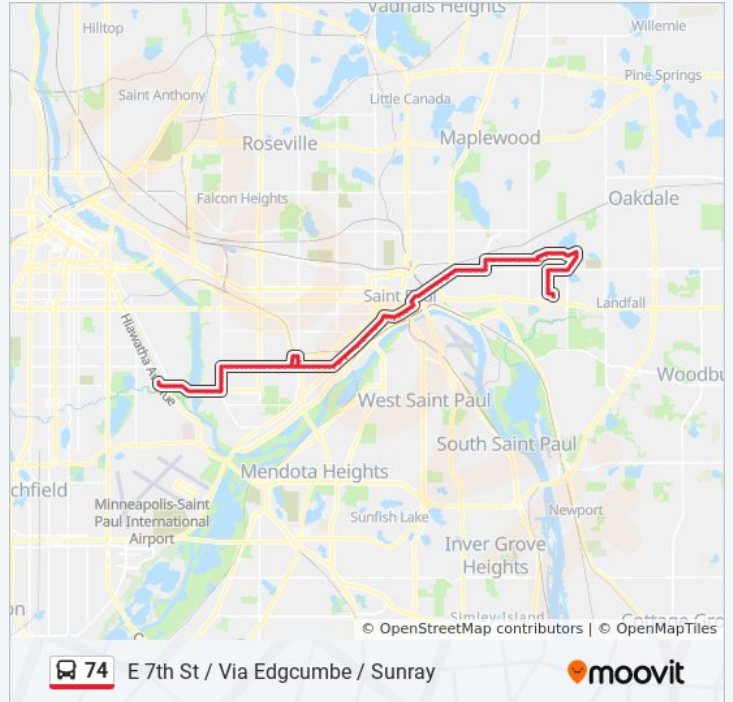

Stops: 103

Trip Duration: 63 min

Line Summary:

Cretin Ave & Hartford Ave

Cretin Ave & Niles Ave

Randolph Ave & Kenneth St

Randolph Ave & Prior Ave

Randolph Ave & Howell St

Randolph Ave & Fairview Ave

Randolph Ave & Wheeler St

Randolph Ave & Davern St

Randolph Ave & Macalester St

Randolph Ave & Snelling Ave S

Randolph Ave & Brimhall St

Randolph Ave & Pascal St

Randolph Ave & Albert St

Randolph Ave & Hamline Ave

Randolph Ave & Syndicate St

Randolph Ave & Edgumbe Rd

Lexington Pkwy & James Ave

Lexington Pkwy & Juliet Ave

Jefferson Ave & Edgumbe Rd

Edgumbe Rd & Palace Ave

Edgumbe Rd & Randolph Ave

Randolph Ave & Lexington Pkwy

Randolph Ave & Hwy 35e Nb Ramp

Randolph Ave & Chatsworth St

Randolph Ave & Milton St

Randolph Ave & Victoria St

Randolph Ave & View St

Randolph Ave & Bay St

Randolph Ave & 7th St W (Osceola)

7th St W & Toronto St

7th St W & Palace Ave

7th St W & Jefferson Ave

7th St W & St Clair Ave