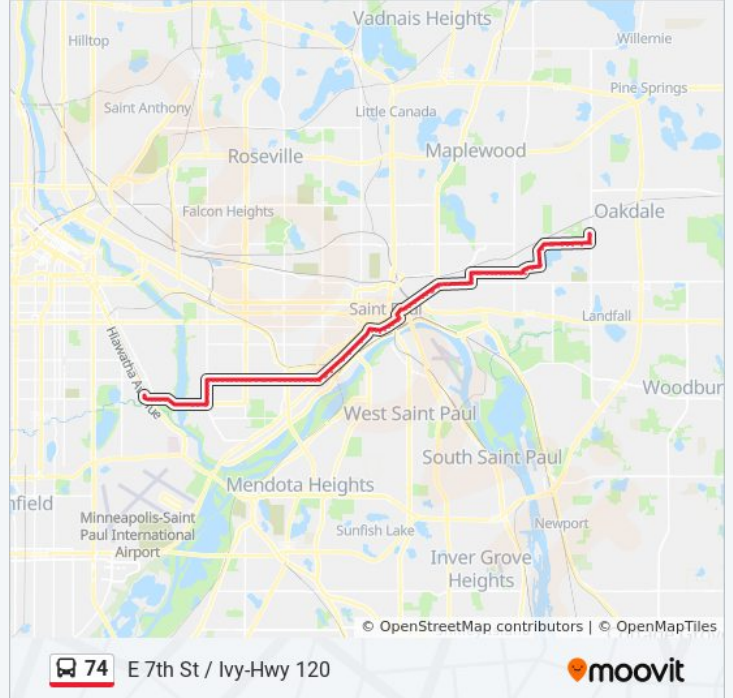

Nokomis Ave & Rose Ave

Edgewater Blvd & Rose Ave / Maryland Ave

Direction: E 7th St / Ivy-Hwy 120

95 stops

[VIEW LINE SCHEDULE](#)

46th St Station & Gate D

46th St E & Snelling Ave

46th St & Minnehaha Station

Stops: 95

Trip Duration: 61 min

Line Summary:

Randolph Ave & Macalester St
Randolph Ave & Snelling Ave S
Randolph Ave & Brimhall St
Randolph Ave & Pascal St
Randolph Ave & Albert St
Randolph Ave & Hamline Ave
Randolph Ave & Syndicate St
Randolph Ave & Edgcumbe Rd
Randolph Ave & Lexington Pkwy
Randolph Ave & Hwy 35e Nb Ramp
Randolph Ave & Chatsworth St
Randolph Ave & Milton St
Randolph Ave & Victoria St
Randolph Ave & View St
Randolph Ave & Bay St
Randolph Ave & 7th St W (Osceola)
7th St W & Toronto St
7th St W & Palace Ave
7th St W & Jefferson Ave
7th St W & St Clair Ave
7th St W & Michigan St
7th St W & Ann St
7th St W & Dousman St
7th St W & Smith Ave
7th St W & Grand Ave
7th St W & Chestnut St
5th St & 7th St W
5th St & Washington
5th St & Market St
5th St & Minnesota St
5th St & Jackson St
Wacouta St & 5th St / 6th St
7th St E & Wall St