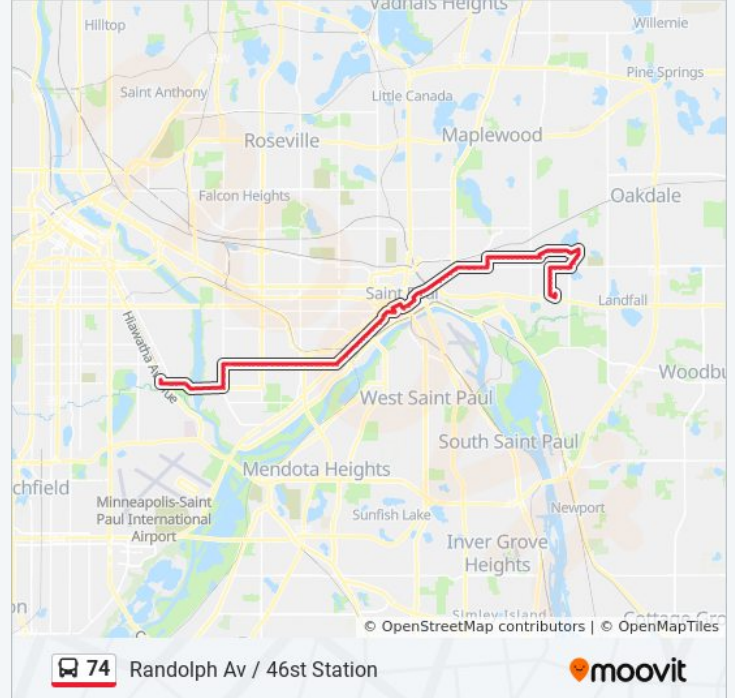

Stillwater Ave & Waukon Ave

Stillwater Ave & Nokomis Ave

Stillwater Ave & Mohawk Ave

Stillwater Ave & Manitou Ave

Stillwater Ave & Iroquois Ave

Stillwater Ave & Algonquin Ave

7th St E & Hazel St N

7th St E & Van Dyke St

7th St E & White Bear Ave

7th St E & Flandrau St

7th St E & Kennard St

7th St E & Germain St

7th St E & Hazelwood St

7th St E & #1467

7th St E & Birmingham St

7th St E & Clarence St

7th St E & Johnson Pkwy

7th St E & Ocean St

Atlantic St & 7th St E

Atlantic St & Bush Ave

Atlantic St & Minnehaha Ave

Minnehaha Ave & Duluth St

Minnehaha Ave & Frank St

Minnehaha Ave & Earl St

Minnehaha Ave & Cypress St

Minnehaha Ave & Forest St

7th St E & Arcade St

7th St E & Hope St

7th St E & Eichenwald St

7th St E & Bates Ave

7th St E & Maria Ave

7th St E & Payne Ave

7th St E & Kittson St