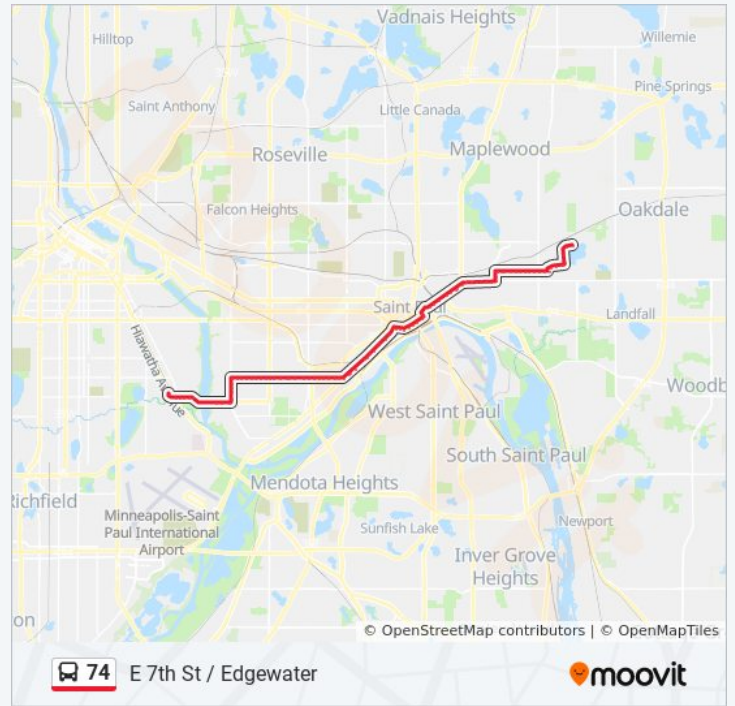

Randolph Ave & Hamline Ave

Randolph Ave & Syndicate St

Randolph Ave & Edgumbe Rd

Randolph Ave & Lexington Pkwy

Randolph Ave & Hwy 35e Nb Ramp

Randolph Ave & Chatsworth St

Randolph Ave & Milton St

Randolph Ave & Victoria St

Randolph Ave & View St

Randolph Ave & Bay St

Randolph Ave & 7th St W (Osceola)

7th St W & Toronto St

7th St W & Palace Ave

7th St W & Jefferson Ave

7th St W & St Clair Ave

7th St W & Michigan St

7th St W & Ann St

7th St W & Dousman St

7th St W & Smith Ave

7th St W & Grand Ave

Trip Duration: 58 min
Line Summary:

7th St W & Chestnut St

5th St & 7th St W

5th St & Washington