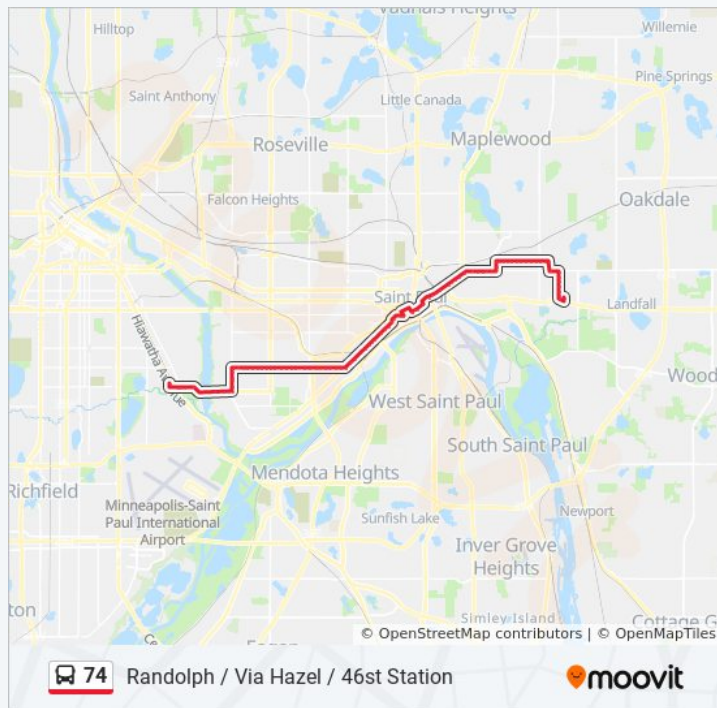

7th St E & Lafayette Rd / John St

74 bus Info

Direction: Randolph / Via Hazel / 46st Station

Stops: 85

Trip Duration: 56 min

Line Summary:

Wall St & 7th St / 6th St

6th St & Jackson St