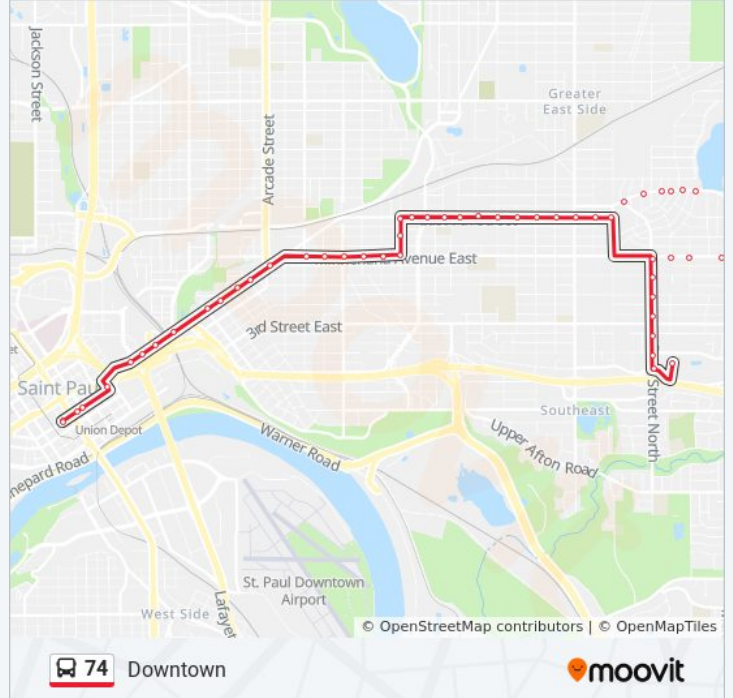

7th St E & Hope St

7th St E & Eichenwald St

7th St E & Bates Ave

7th St E & Maria Ave

7th St E & Payne Ave

7th St E & Kittson St

7th St E & Willius St

7th St E & Lafayette Rd / John St

Wall St & 7th St / 6th St

6th St & Jackson St

6th St & Jackson / Robert

6th St & Cedar St

Direction: Downtown

47 stops

[VIEW LINE SCHEDULE](#)

46th St Station & Gate D