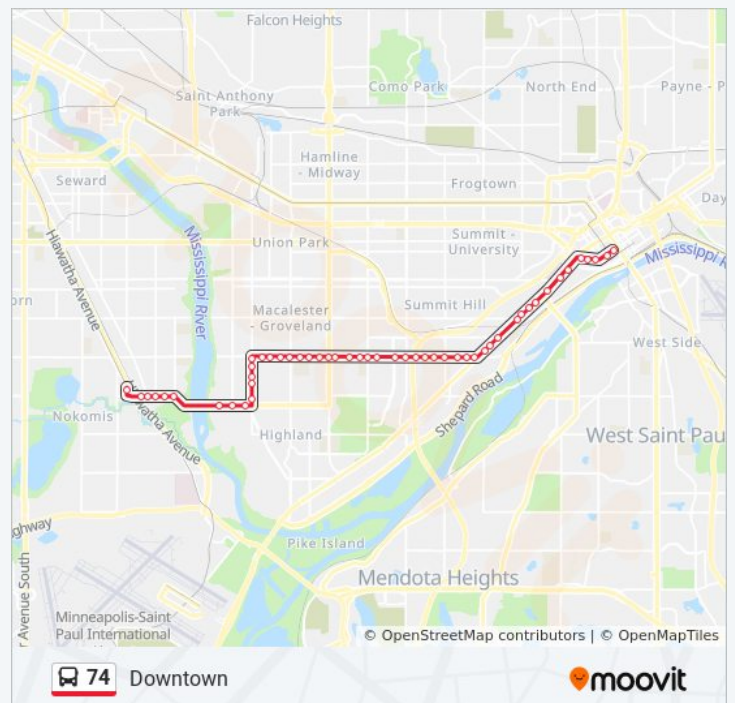

Wall St & 7th St / 6th St

6th St & Jackson St

6th St & Jackson / Robert

6th St & Cedar St

Direction: Downtown

47 stops

[VIEW LINE SCHEDULE](#)

46th St Station & Gate D

Randolph Ave & Macalester St

Randolph Ave & Snelling Ave S

Randolph Ave & Brimhall St

Randolph Ave & Pascal St

Randolph Ave & Albert St

Randolph Ave & Hamline Ave

Randolph Ave & Syndicate St

Randolph Ave & Edgumbe Rd

Randolph Ave & Lexington Pkwy

Randolph Ave & Hwy 35e Nb Ramp

74 bus Time Schedule

Downtown Route Timetable:

Sunday	Not Operational
Monday	6:26 PM
Tuesday	6:26 PM
Wednesday	6:26 PM
Thursday	6:26 PM
Friday	6:26 PM
Saturday	Not Operational

74 bus Info

Direction: Downtown

Stops: 47

Trip Duration: 33 min

Line Summary:

Randolph Ave & Chatsworth St

Randolph Ave & Milton St

Randolph Ave & Victoria St