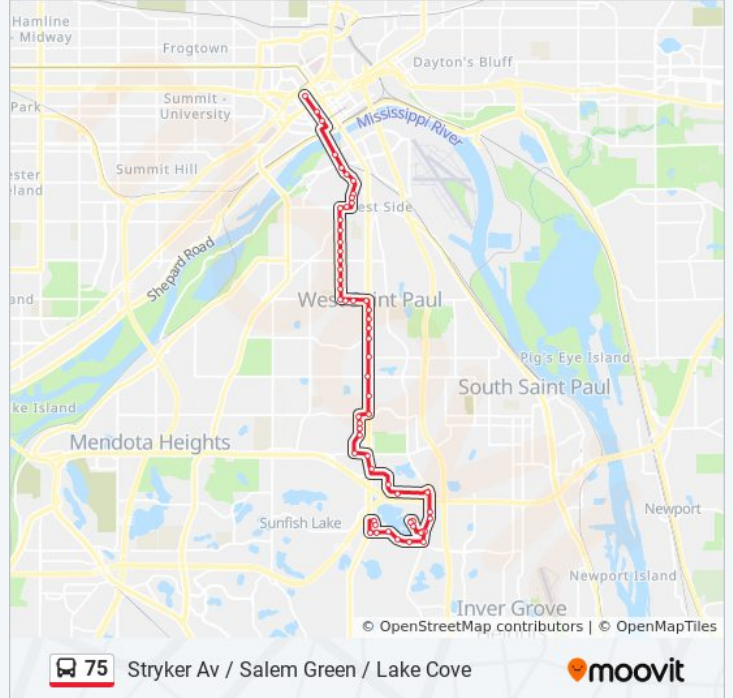

75 bus Info

Direction: Downtown / Via Stryker / Wabasha

Stops: 58

Trip Duration: 35 min

Line Summary:

Livingston Ave & Fox Ridge Rd S

Livingston Ave & Fox Ridge Rd

Livingston Ave & Marie Ave

Stops: 39

Trip Duration: 23 min

Line Summary:

Butler Ave & Humboldt Ave

Butler Ave & Livingston Ave / Robert St

Robert St S & Orme St

Robert St S & Moreland Ave

Robert St S & Logan Ave

Robert St S & Marie Ave

Livingston Ave & Marie Ave

Livingston Ave & Fox Ridge Rd

Livingston Ave & Fox Ridge Rd S

Livingston Ave & Crusader Ave E

Livingston Ave & Mendota Rd

Mendota Rd & Robert Trail S

50th St E & Robert St S

50th St E & Ashley Ln

50th St E & Ashley Ln

50th St E & Babcock Trail

Babcock Trail & 52nd St E

Babcock Trail & Parkdale Dr (54th St)

Babcock Trail & 55th St E (Cenex Dr)

55th St E & 55th St Court

Audubon Ave & #5350