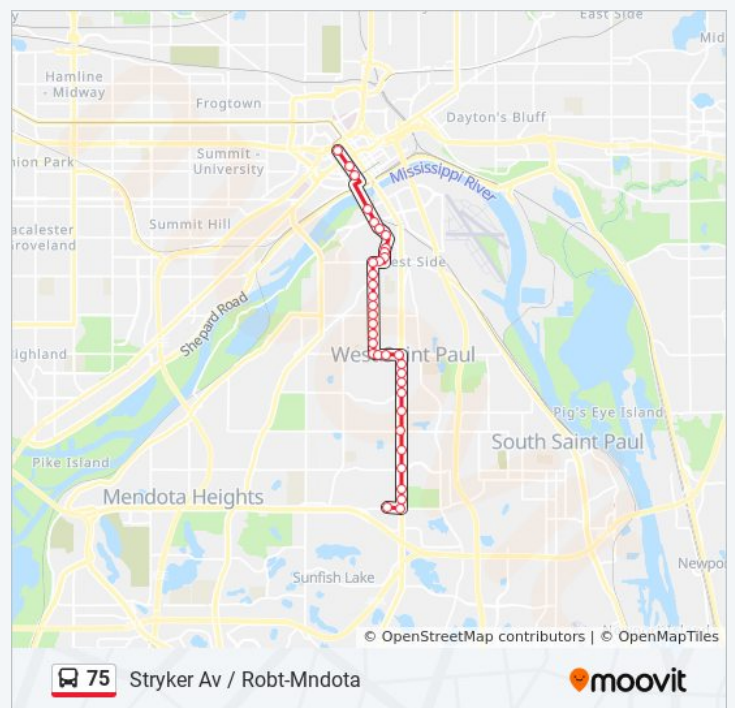

Robert St & 7th Place

Minnesota St & 10th St

Direction: Stryker Av / Robt-Mndota

39 stops

[VIEW LINE SCHEDULE](#)

Minnesota St & 10th St

Robert St & 10th St E

Robert St & 9th St

Stryker Ave & Annapolis St

Stryker Ave & Haskell St

Stryker Ave & Bernard St

Stryker Ave & Arion St

Stryker Ave & Butler Ave

Butler Ave & Hall Ave

75 bus Time Schedule

Stryker Av / Robt-Mndota Route Timetable:

Sunday	Not Operational
Monday	6:32 PM - 8:17 PM
Tuesday	6:32 PM - 8:17 PM
Wednesday	6:32 PM - 8:17 PM
Thursday	6:32 PM - 8:17 PM
Friday	6:32 PM - 8:17 PM
Saturday	Not Operational

75 bus Info

Direction: Stryker Av / Robt-Mndota

Stops: 39

Trip Duration: 23 min

Line Summary:

Butler Ave & Humboldt Ave

Butler Ave & Livingston Ave / Robert St

Robert St S & Orme St

Robert St S & Moreland Ave

Robert St S & Logan Ave