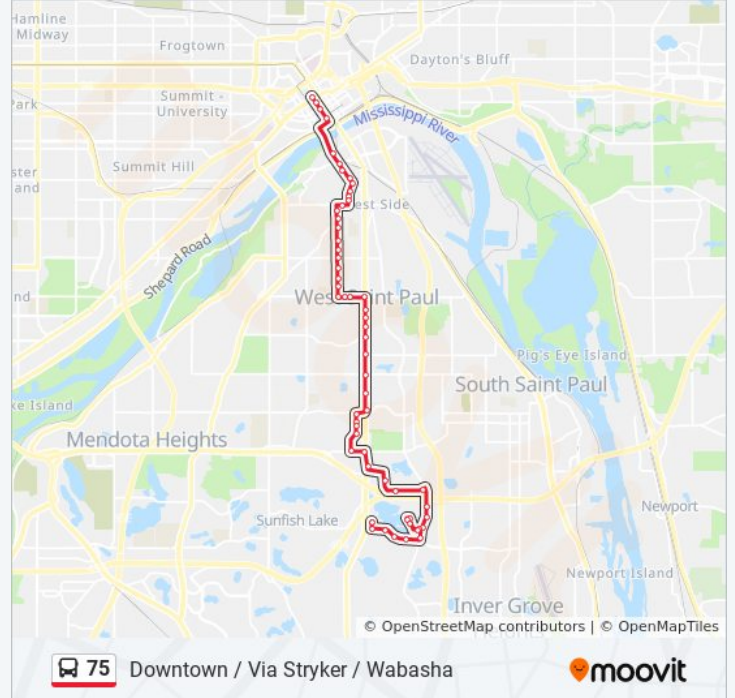

75 bus Info

Direction: Downtown / Via Stryker / Wabasha

Stops: 58

Trip Duration: 35 min

Line Summary:

Livingston Ave & Fox Ridge Rd S

Livingston Ave & Fox Ridge Rd

Livingston Ave & Marie Ave

Stryker Ave & Winona St

Stryker Ave & Curtice St

Stryker Ave & Morton St

Stryker Ave & Elizabeth St

Stryker Ave & Stevens St

George St & Hall Ave

Humboldt Ave & Robie St

Humboldt Ave & Winifred St

Wabasha St & Congress St

Wabasha St & Cesar Chavez St

Robert St S & Isabel St

Robert St S & Colorado St

Robert St S & Plato Blvd E

Robert St at Fillmore Av SE Corner

Robert St & 5th St

Robert St & 6th St

Robert St & 7th Place

Minnesota St & 10th St

Direction: Stryker Av / Robt-Mndota

39 stops

[VIEW LINE SCHEDULE](#)

Minnesota St & 10th St

Robert St & 10th St E

Robert St & 9th St