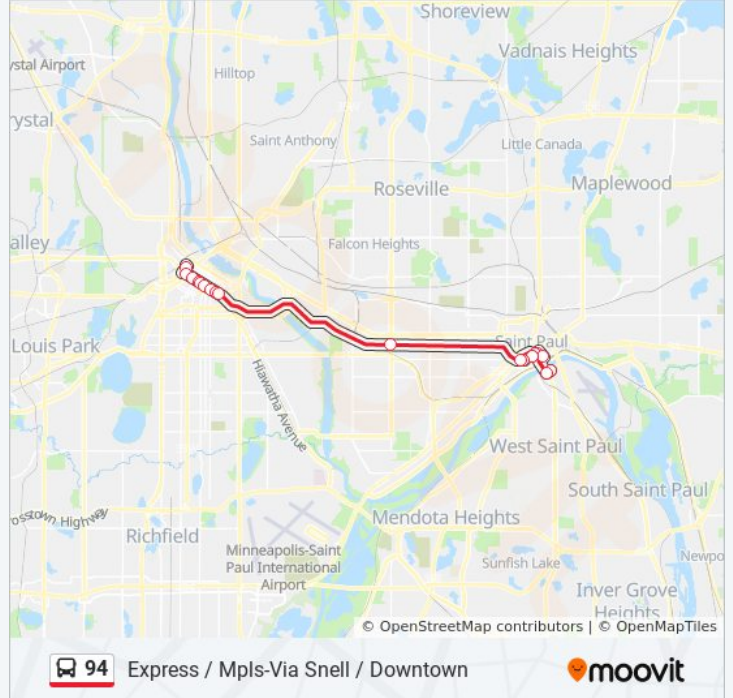

Use the Moovit App to find the closest 94 bus station near you and find out when is the next 94 bus arriving.

## Direction: Express / Mpls-Via Snell / Downtown

17 stops

[VIEW LINE SCHEDULE](#)

Union Depot & Gate A1  
6th St & Jackson St  
6th St & Jackson / Robert  
6th St & Cedar St  
6th St & Wabasha St  
6th St & Washington St  
6th St & Washington St / 7th St  
St Anthony Ave & Snelling Ave N  
7th St S & 10th Ave S  
7th St S & Carew Dr  
7th St & Park Station  
7th St S & 5th Ave S  
7th St & 3rd/4th Ave Station  
7th St S & 3rd Ave / 2nd Ave S  
7th St S & Nicollet Mall  
7th St & Hennepin Station  
5th St Transit Center Gate A

## 94 bus Time Schedule

Express / Mpls-Via Snell / Downtown Route  
Timetable:

Sunday	Not Operational
Monday	4:59 AM - 6:44 PM
Tuesday	4:59 AM - 6:44 PM
Wednesday	4:59 AM - 6:44 PM
Thursday	4:59 AM - 6:44 PM
Friday	4:59 AM - 6:44 PM
Saturday	Not Operational

## 94 bus Info

**Direction:** Express / Mpls-Via Snell / Downtown

**Stops:** 17

**Trip Duration:** 34 min

**Line Summary:**

**Direction: Express / Stpaul-Via Snell / Union Depot**

15 stops

[VIEW LINE SCHEDULE](#)