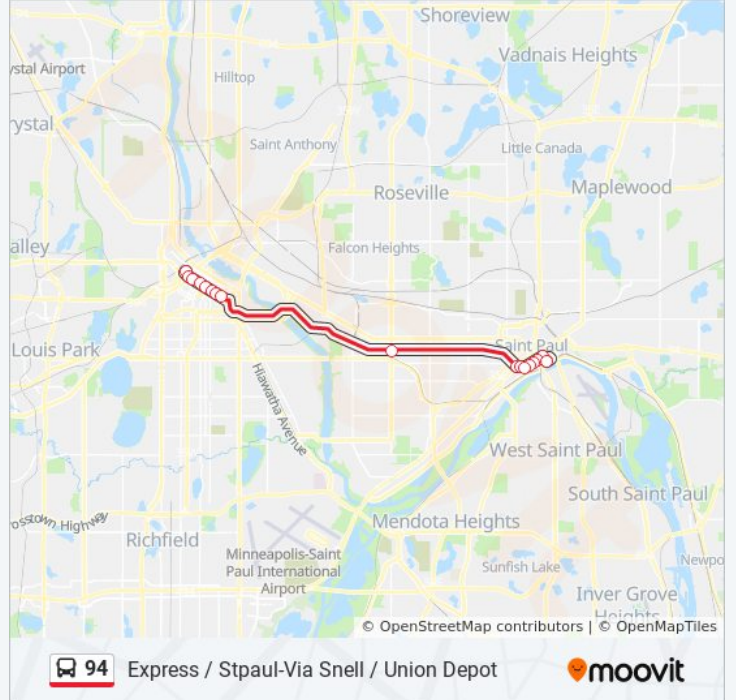

## 94 bus Info

**Direction:** Express / Mpls-Via Snell / Downtown

**Stops:** 17

**Trip Duration:** 34 min

**Line Summary:**

**Direction: Express / Stpaul-Via Snell / Union Depot**

15 stops

[VIEW LINE SCHEDULE](#)

- 5th St Transit Center Gate A
- 6th St S & Hennepin Ave S
- 6th St S & Nicollet Mall
- 6th St S & 2nd Ave / 3rd Ave S
- 6th St S & 5th Ave S
- 6th St S & Park Ave / Chicago Ave S
- 6th St S & Carew Dr
- Concordia Ave & Snelling Ave
- 5th St & 7th St W
- 5th St & Washington
- 5th St & Market St
- 5th St & Minnesota St
- 5th St & Jackson St
- 5th St & Sibley St / Wacouta St
- Union Depot Station & Terminal

**94 bus Time Schedule**

Express / Stpaul-Via Snell / Union Depot Route

Timetable:

Sunday	Not Operational
Monday	5:03 AM - 7:00 PM
Tuesday	5:03 AM - 7:00 PM
Wednesday	5:03 AM - 7:00 PM
Thursday	5:03 AM - 7:00 PM
Friday	5:03 AM - 7:00 PM
Saturday	Not Operational

**94 bus Info**

**Direction:** Express / Stpaul-Via Snell / Union Depot

**Stops:** 15

**Trip Duration:** 29 min

**Line Summary:**

94 bus time schedules and route maps are available in an offline PDF at [moovitapp.com](https://moovitapp.com). Use the [Moovit App](#) to see live bus times, train schedule or subway schedule, and step-by-step directions for all public transit in Minneapolis - St. Paul, MN.