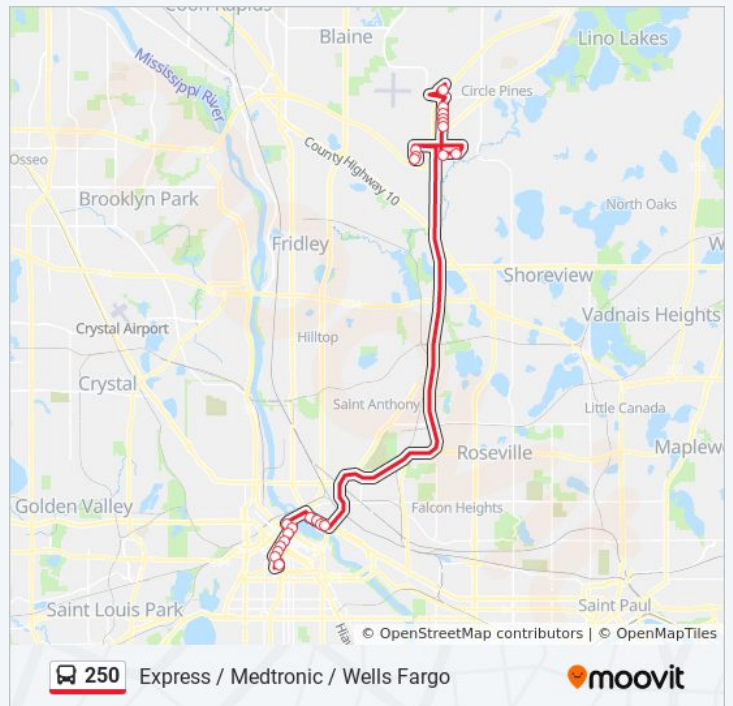

Direction: Express / Co Rd H P&R / 95av P&R

Stops: 14

Trip Duration: 40 min

Line Summary:

Direction: Express / Co Rd H P&R / Downtown

14 stops

[VIEW LINE SCHEDULE](#)

95th Ave P&R & Shelter

Naples St NE & 93rd Curve

95th Ave P&R & Shelter

Monday	6:45 AM
Tuesday	6:45 AM
Wednesday	6:45 AM
Thursday	6:45 AM
Friday	6:45 AM
Saturday	Not Operational

250 bus Info

Direction: Express / Medtronic / Wells Fargo

Stops: 23

Trip Duration: 46 min

Line Summary:

Direction: Express / Wells Fargo / Downtown

23 stops

[VIEW LINE SCHEDULE](#)

95th Ave P&R & Shelter

Naples St NE & 93rd Curve