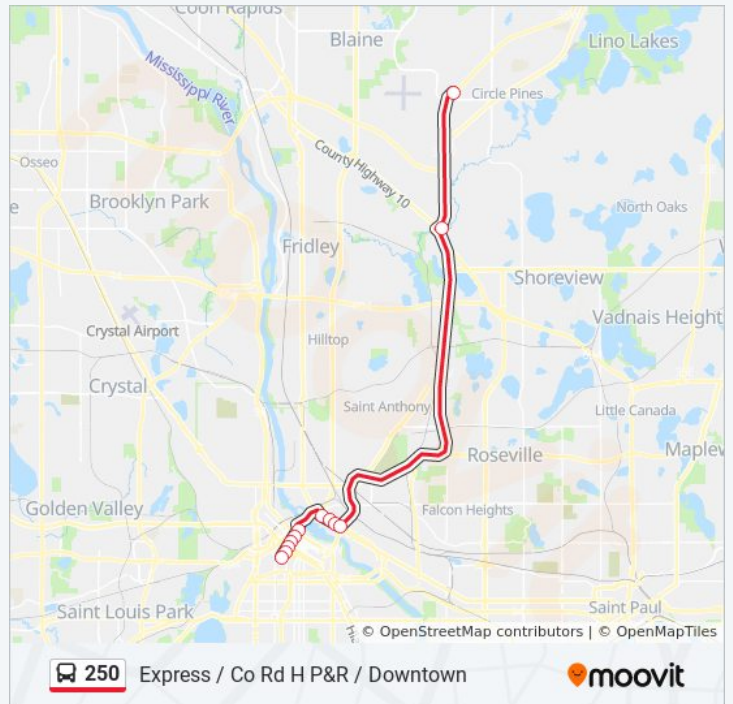

Direction: Express / Co Rd H P&R / 95av P&R

Stops: 14

Trip Duration: 40 min

Line Summary:

Direction: Express / Co Rd H P&R / Downtown

14 stops

[VIEW LINE SCHEDULE](#)

95th Ave P&R & Shelter

Marquette Av S At 3 St S Sw Corner

250 bus Time Schedule

Express / Co Rd H P&R / Downtown Route

Timetable:

Sunday	Not Operational
Monday	5:23 AM - 8:10 AM
Tuesday	5:23 AM - 8:10 AM
Wednesday	5:23 AM - 8:10 AM
Thursday	5:23 AM - 8:10 AM
Friday	5:23 AM - 8:10 AM
Saturday	Not Operational

250 bus Info

Direction: Express / Co Rd H P&R / Downtown

Stops: 14

Trip Duration: 38 min

Line Summary:

Marquette Av S At 5 St S Sw Corner
 Marquette Av S At 7 St S Sw Corner
 Marquette Av S At 9 St S Sw Corner
 Marquette Av S At 11 St S Sw Corner

Direction: Express / Downtown

13 stops

[VIEW LINE SCHEDULE](#)

95th Ave P&R & Shelter
 4th St SE & 8th Ave SE
 4th St SE & 6th Ave SE
 4th St SE & 4th Ave SE
 Central Ave & 4th St SE
 Central Ave Node & University Ave
 Central Ave & 2nd St SE
 Marquette Ave & 2nd St S
 Marquette Av S At 3 St S Sw Corner
 Marquette Av S At 5 St S Sw Corner
 Marquette Av S At 7 St S Sw Corner
 Marquette Av S At 9 St S Sw Corner
 Marquette Av S At 11 St S Sw Corner