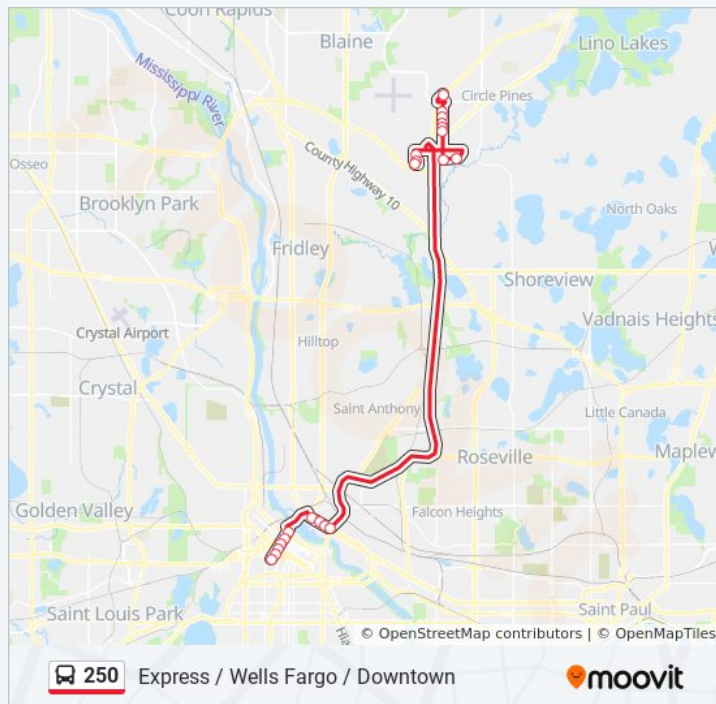

Direction: Express / Co Rd H P&R / 95av P&R

Stops: 14

Trip Duration: 40 min

Line Summary:

Direction: Express / Co Rd H P&R / Downtown

14 stops

[VIEW LINE SCHEDULE](#)

95th Ave P&R & Shelter

Stops: 23

Trip Duration: 46 min

Line Summary:

Direction: Express / Wells Fargo / Downtown

23 stops

[VIEW LINE SCHEDULE](#)

95th Ave P&R & Shelter

Naples St NE & 93rd Curve

Central Ave & 4th St SE

Central Ave Node & University Ave

Central Ave & 2nd St SE

Marquette Ave & 2nd St S

Marquette Av S At 3 St S Sw Corner

Marquette Av S At 5 St S Sw Corner

Marquette Av S At 7 St S Sw Corner

Marquette Av S At 9 St S Sw Corner

Marquette Av S At 11 St S Sw Corner

250 bus Info

Direction: Express / Wells Fargo / Downtown

Stops: 23

Trip Duration: 46 min

Line Summary:

250 bus time schedules and route maps are available in an offline PDF at moovitapp.com. Use the [Moovit App](#) to see live bus times, train schedule or subway schedule, and step-by-step directions for all public transit in Minneapolis - St. Paul, MN.