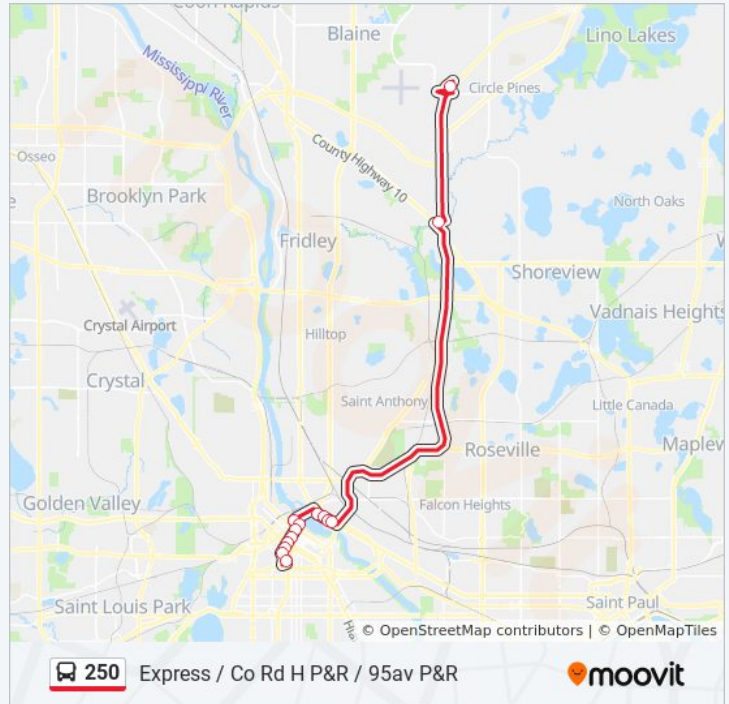

2nd Ave S & 5th St - Stop Group F

2nd Ave S & Washington Ave S

2nd Ave S & 1st St S

Central Ave & University Ave SE

University Ave SE & 2nd Ave SE

University Ave SE & 4th Ave SE

University Ave SE & 6th Ave SE

University Ave SE & 7th Ave SE

Co Rd H P&R & Mounds View Blvd / I-35w

95th Ave P&R & Shelter

Friday

1:11 PM - 5:32 PM

Saturday

Not Operational

250 bus Info

Direction: Express / Co Rd H P&R / 95av P&R

Stops: 14

Trip Duration: 40 min

Line Summary:

Direction: Express / Co Rd H P&R / Downtown

14 stops

[VIEW LINE SCHEDULE](#)

95th Ave P&R & Shelter

250 bus Info

Direction: Express / Co Rd H P&R / Downtown

Stops: 14

Trip Duration: 38 min

Line Summary:

Marquette Av S At 5 St S Sw Corner
 Marquette Av S At 7 St S Sw Corner
 Marquette Av S At 9 St S Sw Corner
 Marquette Av S At 11 St S Sw Corner