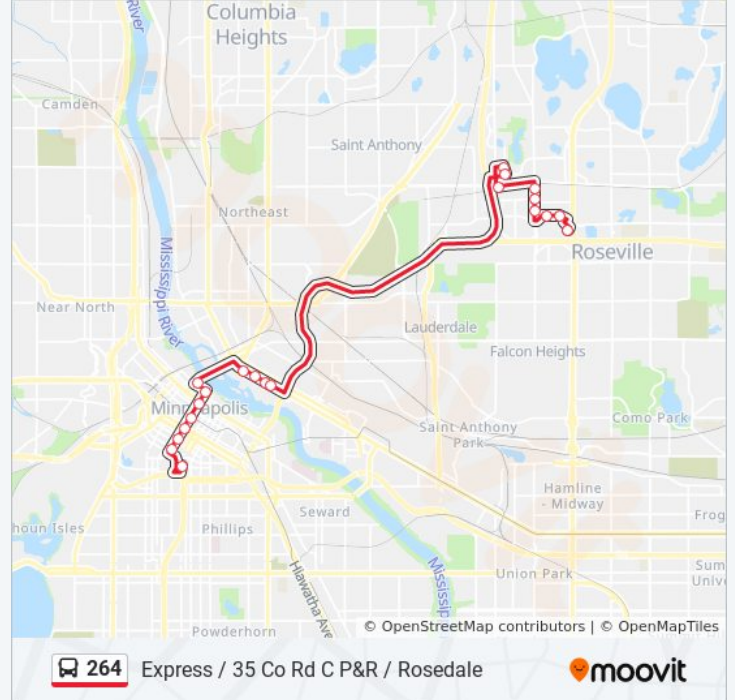

264 bus Info

Direction: Express / 35 Co Rd C P&R / Minneapolis

Stops: 20

Trip Duration: 32 min

Line Summary:

Direction: Express / 35 Co Rd C P&R / Rosedale

21 stops

[VIEW LINE SCHEDULE](#)

2nd Ave S & 1st St S

Hennepin Ave & 1st St S

University Ave SE & 2nd Ave SE

University Ave SE & 4th Ave SE

University Ave SE & 6th Ave SE

University Ave SE & 7th Ave SE

2000 Iona Lane & I-35w / Co Rd C P&R

Mount Ridge Rd & Twin Lakes Pkwy

Co Rd C & Cleveland Ave N

Fairview Ave & #2621

Fairview Ave & Oakcrest Ave

Fairview Ave & #2487

264 bus Time Schedule

Express / 35 Co Rd C P&R / Rosedale Route

Timetable:

Sunday	Not Operational
Monday	4:06 PM - 5:11 PM
Tuesday	4:06 PM - 5:11 PM
Wednesday	4:06 PM - 5:11 PM
Thursday	4:06 PM - 5:11 PM
Friday	4:06 PM - 5:11 PM
Saturday	Not Operational

264 bus Info

Direction: Express / 35 Co Rd C P&R / Rosedale

Stops: 21

Trip Duration: 39 min

Line Summary:

Co Rd B-2 & Rosedale Commons (E)

Co Rd B-2 & American St

Rosedale Transit Center & Gate C