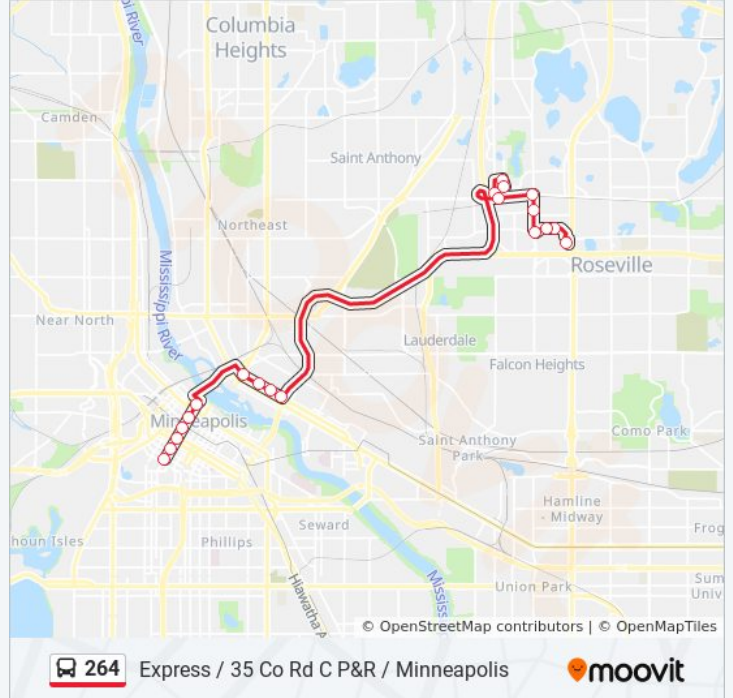

 264

Express / 35 Co Rd C P&R / Minneapolis

[View In Website Mode](#)

The 264 bus line (Express / 35 Co Rd C P&R / Minneapolis) has 2 routes. For regular weekdays, their operation hours are:

(1) Express / 35 Co Rd C P&R / Minneapolis: 6:45 AM - 7:44 AM (2) Express / 35 Co Rd C P&R / Rosedale: 4:06 PM - 5:11 PM

Use the Moovit App to find the closest 264 bus station near you and find out when is the next 264 bus arriving.

Direction: Express / 35 Co Rd C P&R / Minneapolis

20 stops

[VIEW LINE SCHEDULE](#)

- Rosedale Transit Center & Gate C
- Co Rd B-2 & American St
- Co Rd B-2 & Rosedale Commons
- Co Rd B-2 & Fairview Ave
- Fairview Ave & Rose Ave
- Co Rd C & Fairview Ave
- Co Rd C & Cleveland Ave N
- Cleveland Ave N & Co Rd C/Twin Lakes
- 2000 Iona Lane & I-35w / Co Rd C P&R
- Mount Ridge Rd & Twin Lakes Pkwy
- 4th St SE & 8th Ave SE
- 4th St SE & 6th Ave SE
- 4th St SE & 4th Ave SE
- 4th St SE & Central Ave
- Marquette Ave & 2nd St S
- Marquette Av S At 3 St S Sw Corner
- Marquette Av S At 5 St S Sw Corner
- Marquette Av S At 7 St S Sw Corner
- Marquette Av S At 9 St S Sw Corner
- Marquette Av S At 11 St S Sw Corner

264 bus Info

Direction: Express / 35 Co Rd C P&R / Minneapolis

Stops: 20

Trip Duration: 32 min

Line Summary:

Direction: Express / 35 Co Rd C P&R / Rosedale

21 stops

[VIEW LINE SCHEDULE](#)

264 bus Info

Direction: Express / 35 Co Rd C P&R / Rosedale

Stops: 21

Trip Duration: 39 min

Line Summary:

Co Rd B-2 & Rosedale Commons (E)

Co Rd B-2 & American St

Rosedale Transit Center & Gate C