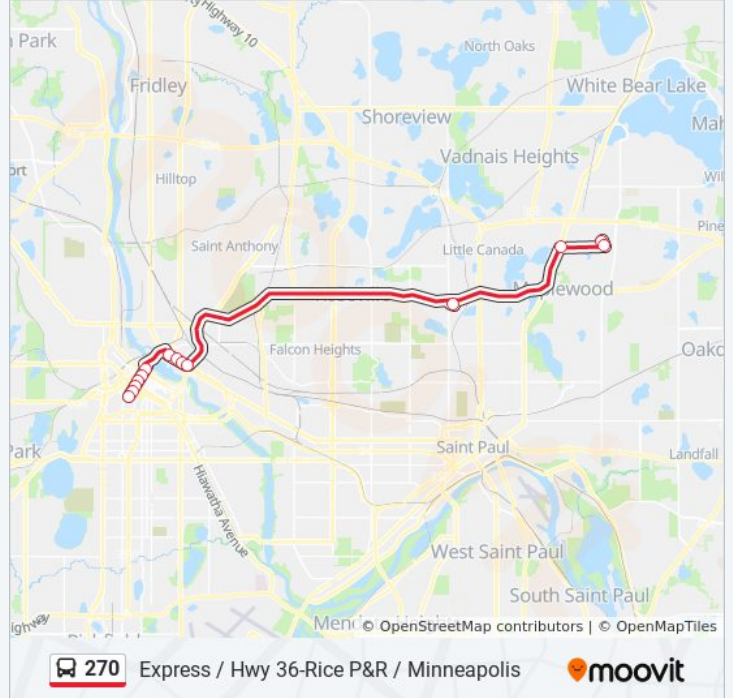

 270

Express / Hwy 36-Rice P&R / Minneapolis

Get The App

The 270 bus line (Express / Hwy 36-Rice P&R / Minneapolis) has 2 routes. For regular weekdays, their operation hours are:

(1) Express / Hwy 36-Rice P&R / Minneapolis: 6:03 AM - 7:42 AM (2) Express / Hwy 36-Rice P&R / Mplwd Mall: 3:14 PM - 4:43 PM

Use the Moovit App to find the closest 270 bus station near you and find out when is the next 270 bus arriving.

Direction: Express / Hwy 36-Rice P&R / Minneapolis

16 stops

[VIEW LINE SCHEDULE](#)

- Southlawn Dr & Maplewood Mall
- Maplewood Mall Transit Center & Gate B
- Hwy 61 & Beam Ave
- Hwy 36 & Rice St P&R & Shelter
- 4th St SE & 8th Ave SE
- 4th St SE & 6th Ave SE
- 4th St SE & 4th Ave SE
- Central Ave & 4th St SE
- Central Ave Node & University Ave
- Central Ave & 2nd St SE
- Marquette Ave & 2nd St S
- Marquette Av S At 3 St S Sw Corner
- Marquette Av S At 5 St S Sw Corner
- Marquette Av S At 7 St S Sw Corner
- Marquette Av S At 9 St S Sw Corner
- Marquette Av S At 11 St S Sw Corner

270 bus Time Schedule

Express / Hwy 36-Rice P&R / Minneapolis Route
Timetable:

Sunday	Not Operational
Monday	6:03 AM - 7:42 AM
Tuesday	6:03 AM - 7:42 AM
Wednesday	6:03 AM - 7:42 AM
Thursday	6:03 AM - 7:42 AM
Friday	6:03 AM - 7:42 AM
Saturday	Not Operational

270 bus Info

Direction: Express / Hwy 36-Rice P&R / Minneapolis

Stops: 16

Trip Duration: 42 min

Line Summary:

Direction: Express / Hwy 36-Rice P&R / Mplwd Mall

15 stops

[VIEW LINE SCHEDULE](#)