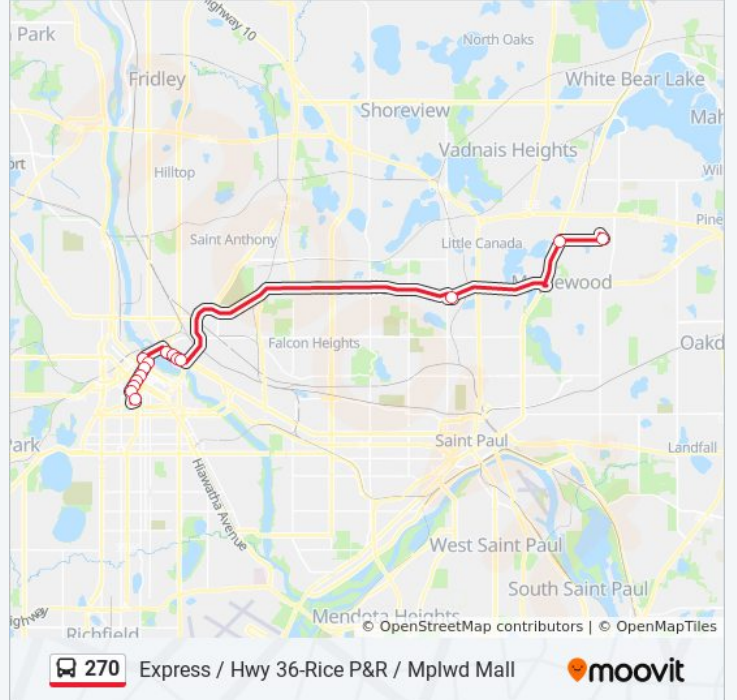

270 bus Info

Direction: Express / Hwy 36-Rice P&R / Minneapolis

Stops: 16

Trip Duration: 42 min

Line Summary:

Direction: Express / Hwy 36-Rice P&R / Mplwd Mall

15 stops

[VIEW LINE SCHEDULE](#)

- 4th Ave S & 14th St / 15th St - Layover
- 2nd Ave S & 11th St - Stop Group F
- 2nd Ave S & 9th St - Stop Group F
- 2nd Ave S & 7th St - Stop Group F
- 2nd Ave S & 5th St - Stop Group F
- 2nd Ave S & Washington Ave S
- 2nd Ave S & 1st St S
- Central Ave & University Ave SE
- University Ave SE & 2nd Ave SE
- University Ave SE & 4th Ave SE
- University Ave SE & 6th Ave SE
- University Ave SE & 7th Ave SE
- Hwy 36 & Rice St P&R & Shelter
- Hwy 61 & Beam Ave
- Maplewood Mall Transit Center & Gate B

270 bus Time Schedule

Express / Hwy 36-Rice P&R / Mplwd Mall Route

Timetable:

Sunday	Not Operational
Monday	3:14 PM - 4:43 PM
Tuesday	3:14 PM - 4:43 PM
Wednesday	3:14 PM - 4:43 PM
Thursday	3:14 PM - 4:43 PM
Friday	3:14 PM - 4:43 PM
Saturday	Not Operational

270 bus Info

Direction: Express / Hwy 36-Rice P&R / Mplwd Mall

Stops: 15

Trip Duration: 44 min

Line Summary:

270 bus time schedules and route maps are available in an offline PDF at moovitapp.com. Use the [Moovit App](#) to see live bus times, train schedule or subway schedule, and step-by-step directions for all public transit in Minneapolis - St. Paul, MN.