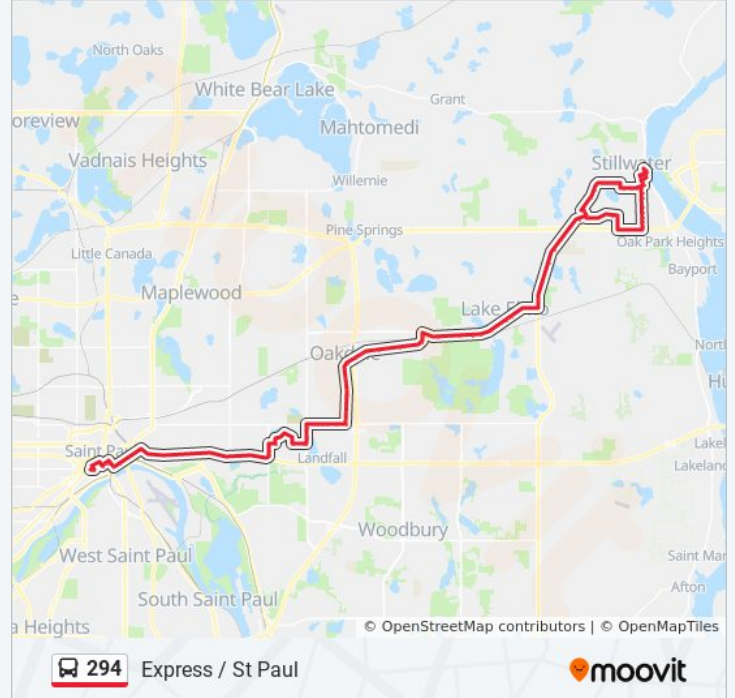

3rd St S & Oak St W

Pine St W & 6th St S

Pine St W & Harriet St S

Pine St W & William St S

Greeley St S & Oak St W

Olive St W & Sherburne St S

Olive St W & Center St S

Olive St W & Grove St S

Olive St W & Hemlock St S

Olive St W & Brick St S

Olive St W & Seeley St S

Olive St W & Pine Tree Trail

Stillwater Blvd & Fairmeadows Rd

Stillwater Blvd & Pine St W

Stillwater Blvd & Croixwood Blvd

Orleans St W & Market Dr

St Croix Rec Center & P&R Shelter

Curve Crest Blvd & Market Dr

Stillwater Blvd & 58th St N

Stillwater Blvd & 55th St N

Stillwater Blvd & Marquess Trail

Stillwater Blvd & 50th St N

Stillwater Blvd & Linden Trail

Co Rd 15 (Stillwater) & Stillwater Way

Stillwater Blvd & Layton Ave N

Stillwater Blvd & Laverne Ave N

Stillwater Blvd & Lake Elmo Ave (E)

Stillwater Blvd & Lake Elmo Ave (W)

Stillwater Blvd & Klondike Ave N

Stillwater Blvd & Stillwater Lane E

Stillwater Blvd & Kelvin Ave N

Stillwater Blvd & Stillwater Lane W

Stillwater Blvd & 31st St N