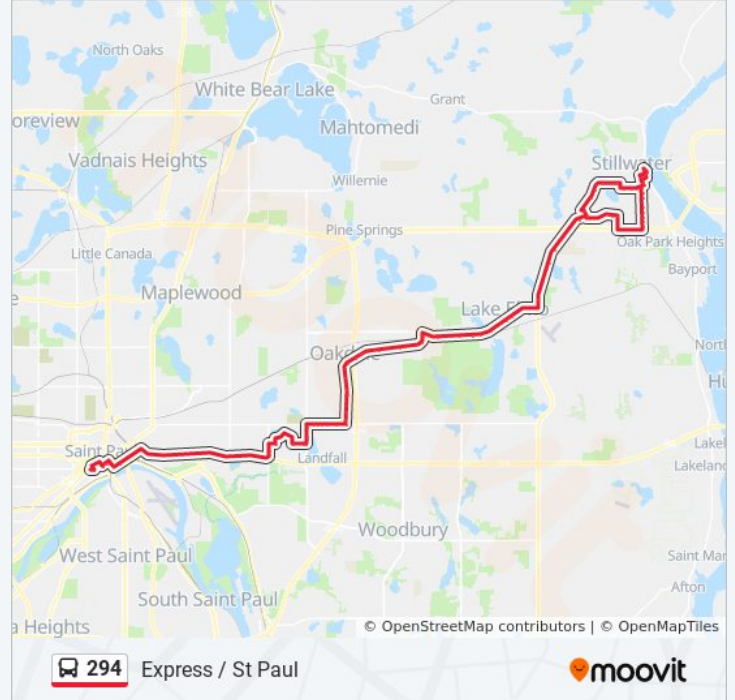

3rd St S & Oak St W

Pine St W & 6th St S

Pine St W & Harriet St S

Pine St W & William St S

Greeley St S & Oak St W

Olive St W & Sherburne St S

Olive St W & Center St S

Olive St W & Grove St S

Olive St W & Hemlock St S

Olive St W & Brick St S

Olive St W & Seeley St S

Olive St W & Pine Tree Trail

Stillwater Blvd & Fairmeadows Rd

Stillwater Blvd & Pine St W

Stillwater Blvd & Croixwood Blvd

Orleans St W & Market Dr

St Croix Rec Center & P&R Shelter

Curve Crest Blvd & Market Dr

Stillwater Blvd & 58th St N

Stillwater Blvd & 55th St N

Stillwater Blvd & Marquess Trail

Stillwater Blvd & 50th St N

Stillwater Blvd & Linden Trail

Co Rd 15 (Stillwater) & Stillwater Way

Stillwater Blvd & Layton Ave N

Stillwater Blvd & Laverne Ave N

Stillwater Blvd & Lake Elmo Ave (E)

Stillwater Blvd & Lake Elmo Ave (W)

Stillwater Blvd & Klondike Ave N

Stillwater Blvd & Stillwater Lane E

Stillwater Blvd & Kelvin Ave N

Stillwater Blvd & Stillwater Lane W

Stillwater Blvd & 31st St N