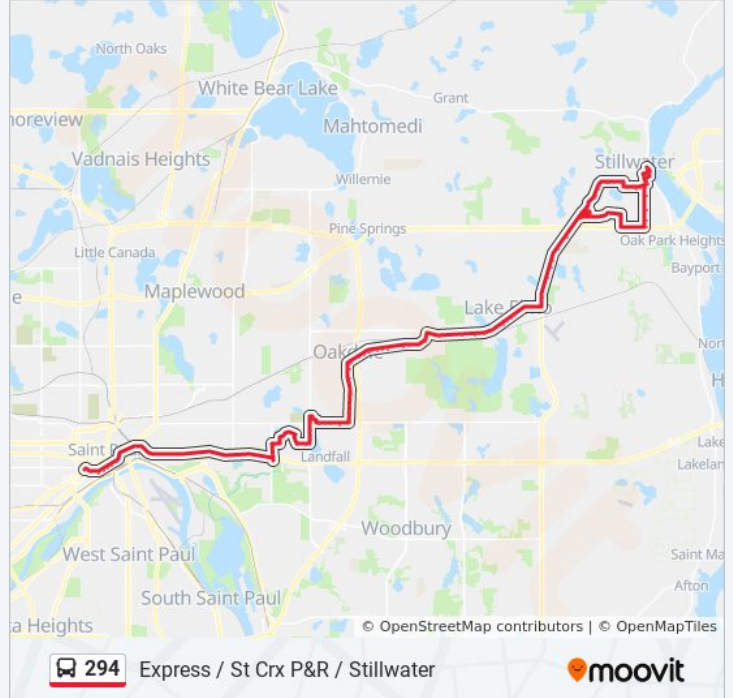

**Direction: Express / St Crx P&R / Stillwater**

97 stops

[VIEW LINE SCHEDULE](#)

- Smith Ramp & Layover
- 5th St & 7th St W
- 5th St & Market St
- 5th St & Wabasha St / Cedar St
- 5th St & Minnesota St
- 5th St & Jackson St
- 5th St & Sibley St / Wacouta St
- Mcknight Rd & 1st St
- Mcknight Rd & Wilson St / 3 M Rd
- Conway Ave & Mcknight Rd
- Conway Ave & 5th St
- Conway Ave & 14th St
- Conway Ave & 17th St (Carlton)
- Conway Ave & 24th St
- Century Ave (Hwy 120) & Fremont Ave
- Century Ave (Hwy 120) & 7th St N
- Century Ave (Hwy 120) & 9th St N
- Century Ave (Hwy 120) & 10th St N
- 12th St N & Gershwin Ave N
- 10th St N & Gershwin Ave N
- 10th St N & Glenbrook Ave N
- 10th St N & Holy Cross Church

**294 bus Info**

**Direction:** Express / St Crx P&R / Stillwater

**Stops:** 97

**Trip Duration:** 73 min

**Line Summary:**

10th St N & Granada Ave N  
10th St N & Greenway Ave  
Hadley Ave N & 10th St N  
Hadley Ave N & 11th St N  
Hadley Ave N & 13th St N  
Hadley Ave N & 15th St N  
Hadley Ave N & Upper 17th St N  
Hadley Ave N & 19th St N  
Hadley Ave N & Hallmark Ave N  
Hadley Ave N & Upper 22nd St N  
Hadley Ave N & 24th St N  
Hadley Ave N & Stillwater Blvd  
Stillwater Blvd & Hale Ave N  
Stillwater Blvd & Hamlet Ave N  
Stillwater Blvd & Hayward Ave N  
Stillwater Blvd & Hemingway Ave N  
Stillwater Blvd N & Stillwater Way N  
Stillwater Blvd & Henslow Ave N  
Stillwater Blvd & Hilo Ave N  
Stillwater Blvd & Homestead Ave N  
Stillwater Blvd & Helmo Ave N  
Stillwater Blvd & Innsdale Ave  
Stillwater Blvd & Inwood Ave N  
Stillwater Blvd & 31st St N  
Stillwater Blvd & Hwy 5 (34th St N)  
Stillwater Blvd & 31st St N  
Stillwater Blvd & Stillwater Lane W  
Stillwater Blvd & Kelvin Ave N  
Stillwater Blvd & Stillwater Lane E  
Stillwater Blvd & Klondike Ave N  
Stillwater Blvd & Lake Elmo Ave (W)  
Stillwater Blvd & Lake Elmo Ave (E)  
Stillwater Blvd & Laverne Ave N