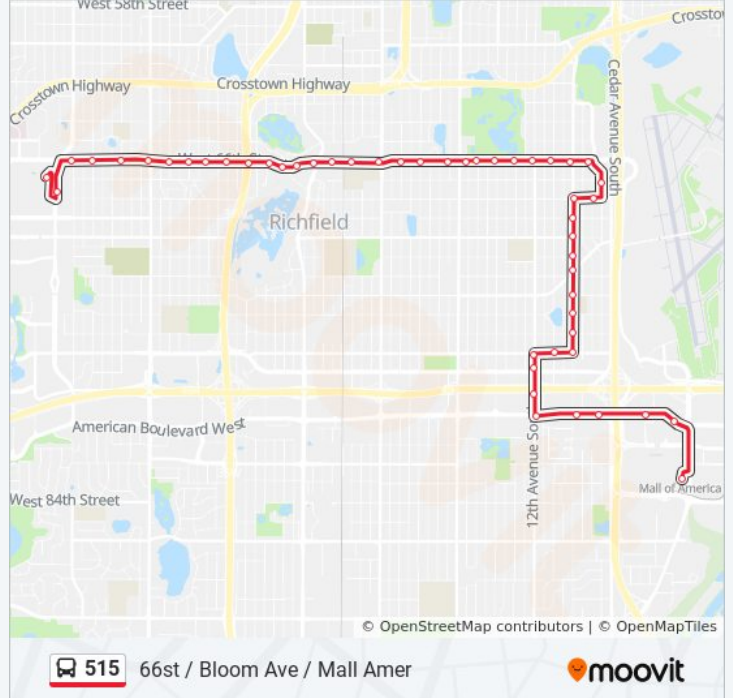

66th St W & Penn Ave S

66th St W & Newton Ave S

66th St W & Logan Ave S

66th St W & James Ave S

66th St W & Humboldt Ave S

66th St W & I-35w

66th St W & Lynwood Blvd

66th St W & Lake Shore Dr

66th St W & #6615 Lake Shore Dr

66th St W & Lyndale Ave S

66th St W & Grand Ave S

66th St W & Hub Center

66th St W & Nicollet Ave S

66th St E & Stevens Ave S

66th St E & 3rd Ave S

66th St E & 5th Ave S

515 bus Info

Direction: 66st / Bloom Ave / Mall Amer

Stops: 49

Trip Duration: 26 min

Line Summary:

- 66th St E & Park Ave S
- 66th St E & Chicago Ave S
- 66th St E & 10th Ave S
- 66th St E & 12th Ave S
- 66th St E & 14th Ave S
- 66th St E & Bloomington Ave S
- 66th St E & 16th Ave / Richfield Pkwy
- Bloomington Ave S & 67th St E
- Bloomington Ave S & 68th St E
- Bloomington Ave S & 69th St E
- Bloomington Ave S & 70th St E
- Bloomington Ave S & 71st St E
- Bloomington Ave S & Diagonal Blvd
- Bloomington Ave S & 73rd St E
- Bloomington Ave S & 74th St E
- Bloomington Ave S & 75th St E
- Bloomington Ave S & 76th St E
- 76th St E & 14th Ave S
- 12th Ave S & 76th St E
- 12th Ave S & 77th St E
- 12th Ave S & 78th St E (Hwy 494 Front)
- American Blvd & 13th Ave S
- American & Bloomington Station
- American Blvd & Old Cedar Ave S
- American & Thunderbird Station
- American Blvd & 24th Ave S
- Moa Transit Station Gate C

Direction: 66st / Bloom Ave / Southdale

49 stops

[VIEW LINE SCHEDULE](#)

- Moa Transit Station Gate C
- American Blvd & 24th Ave S

515 bus Time Schedule

66st / Bloom Ave / Southdale Route Timetable:

Sunday	12:18 AM - 11:06 PM
Monday	12:12 AM - 11:18 PM
Tuesday	12:18 AM - 11:18 PM