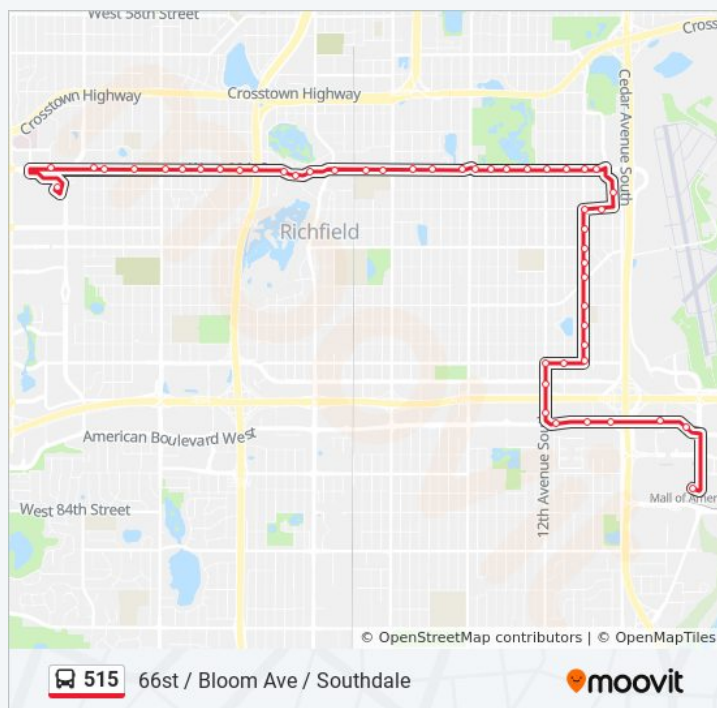

66th St W & #6615 Lake Shore Dr

66th St W & Lyndale Ave S

66th St W & Grand Ave S

66th St W & Hub Center

66th St W & Nicollet Ave S

66th St E & Stevens Ave S

66th St E & 3rd Ave S

66th St E & 5th Ave S

66th St E & 12th Ave S

66th St E & 10th Ave S

66th St E & Chicago Ave S

66th St E & Park Ave S

66th St E & Portland Ave S

66th St E & 5th Ave S

66th St E & 3rd Ave S

66th St E & Stevens Ave S

66th St W & Nicollet Ave S

66th St W & Hub Center

66th St W & Grand / Lyndale Ave S

Wednesday 12:18 AM - 11:18 PM

Thursday 12:18 AM - 11:18 PM

Friday 12:18 AM - 11:18 PM

Saturday 12:18 AM - 11:18 PM

515 bus Info

Direction: 66st / Bloom Ave / Southdale

Stops: 49

Trip Duration: 27 min

Line Summary:

66th St W & Woodlake Dr

66th St W & Rae Dr

66th St W & Lynwood Blvd

I-35w Sb & 66th St Control Point