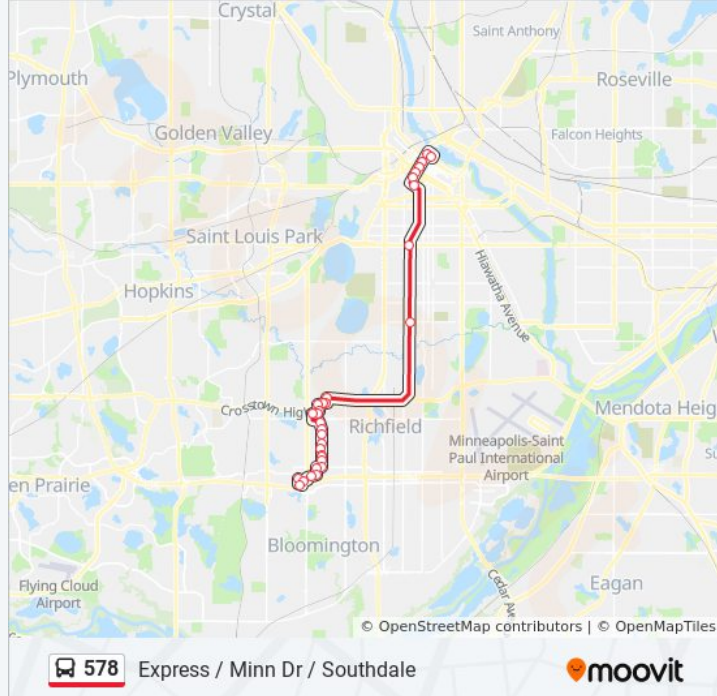

Xerxes Ave S & 64th St W

Xerxes Ave S & Hwy 62

I-35w & 46th St Station

Interstate 35w & Lake St E

2nd Ave S & 11th St - Stop Group G

2nd Ave S & 9th St - Stop Group G

578 bus Time Schedule

Express / Downtown Route Timetable:

2nd Ave S & 7th St - Stop Group G

2nd Ave S & 5th St - Stop Group G

2nd Ave S & Washington Ave S

2nd St S & 2nd Ave / 3rd Ave S

Direction: Express / Minn Dr / Southdale

28 stops

[VIEW LINE SCHEDULE](#)

2nd St S & 2nd Ave / 3rd Ave S

578 bus Info

Direction: Express / Minn Dr / Southdale

Stops: 28

Trip Duration: 42 min

Line Summary:

York Ave S & #7330 - Edina Place

York Ave S & Walker Eldersuites

York Ave S & Parklawn Ave

York Ave S & 76th St W

Edinborough Way & 76th St W

Edinborough Way & Minnesota Dr

Minnesota Dr & France Ave S

78th St W & France Ave / Johnson

78th St W & Johnson Ave S

Johnson Ave & 78th St / Minnesota

578 bus time schedules and route maps are available in an offline PDF at moovitapp.com. Use the [Moovit App](#) to see live bus times, train schedule or subway schedule, and step-by-step directions for all public transit in Minneapolis - St. Paul, MN.