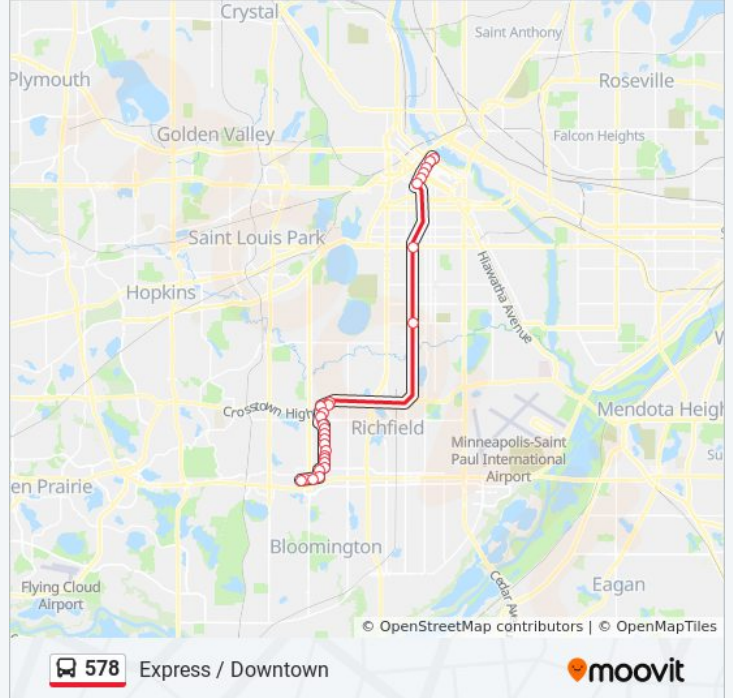

Minnesota Dr & Johnson Ave / France Ave

Minnesota Dr & France Ave / Edinborough

Edinborough Way & Minnesota Dr

Edinborough Way & 76th St W

York Ave S & 76th St W

York Ave S & Parklawn Ave

York Ave S & Yorkdale Townhomes

Xerxes Ave S & 64th St W

Xerxes Ave S & Hwy 62

I-35w & 46th St Station

Interstate 35w & Lake St E

2nd Ave S & 11th St - Stop Group G

2nd Ave S & 9th St - Stop Group G

578 bus Time Schedule

Express / Downtown Route Timetable:

Sunday	Not Operational
Monday	7:42 AM
Tuesday	7:42 AM
Wednesday	7:42 AM
Thursday	7:42 AM
Friday	7:42 AM
Saturday	Not Operational

578 bus Info

Direction: Express / Downtown

Stops: 26

Trip Duration: 40 min

Line Summary:

2nd Ave S & 7th St - Stop Group G

2nd Ave S & 5th St - Stop Group G

2nd Ave S & Washington Ave S

2nd St S & 2nd Ave / 3rd Ave S

Direction: Express / Minn Dr / Southdale

28 stops

[VIEW LINE SCHEDULE](#)

2nd St S & 2nd Ave / 3rd Ave S