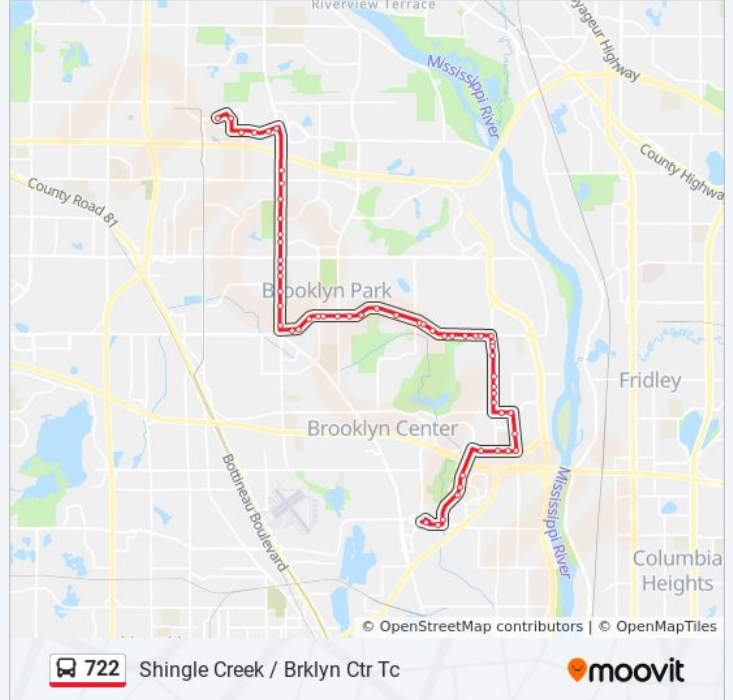

**722 bus Info**

**Direction:** Shingle Creek / Brklyn Ctr Tc

**Stops:** 57

**Trip Duration:** 12 min

**Line Summary:**

Brookdale Dr & Welcome Ave N

Brookdale Dr & 77th Ave N

Brookdale Dr & Brookdale Court (W)

Brookdale Dr & Vincent Ave N

Brookdale Dr & Parkhaven Court

Brookdale Dr & Brookdale Court

Brookdale Dr & Penn Ave N

Brookdale Dr & Newton Ave N

Brookdale Dr & Brookdale Court

Brookdale Dr & James Ave N

Brookdale Dr & Humboldt Ave N

69th Ave N & Emerson Ave / Dupont Ave

Dupont Ave N & 67th Ave N

Dupont Ave N & 65th Ave N

65th Ave N & Fremont Ave N

65th Ave N & Humboldt Ave N

Freeway Blvd & James Ave N

Shingle Creek Pkwy & Civic Center Dr  
 Shingle Creek Pkwy & Summit Dr  
 Shingle Creek Pkwy & John Martin Dr  
 Shingle Creek Pkwy & Bass Lake Rd  
 Bass Lake Rd (Co Rd 10) & #5701  
 Brooklyn Ctr Transit Ctr Gate J

**Direction: Shingle Creek / Zane Av / Oak Grove Pk**

53 stops

[VIEW LINE SCHEDULE](#)

Brooklyn Ctr Transit Ctr Gate J  
 Shingle Creek Pkwy & Bass Lake Rd  
 Shingle Creek Pkwy & Mn Business School  
 Shingle Creek Pkwy & John Martin Dr  
 Shingle Creek Pkwy & Summit Dr  
 Freeway Blvd & James Circle #1  
 Freeway Blvd & James Circle #2  
 Humboldt Ave N & 65th Ave N  
 Humboldt Ave N & #6521  
 Humboldt Ave N & 67th Ave N  
 Humboldt Ave N & 69th Ave N  
 Humboldt Ave N & 70th Ave N  
 Humboldt Ave N & 71st Ave N  
 Humboldt Ave N & 72nd Ave N  
 Humboldt Ave N & 73rd Ave N  
 Humboldt Ave N & Meadowood Dr  
 Humboldt Ave N & #7600  
 Humboldt Ave N & 76th Ave N  
 Brookdale Dr & Humboldt Ave N  
 Brookdale Dr & Pearson Court  
 Brookdale Dr & Sierra Pkwy  
 Brookdale Dr & Newton Ave N  
 Brookdale Dr & Penn Ave N