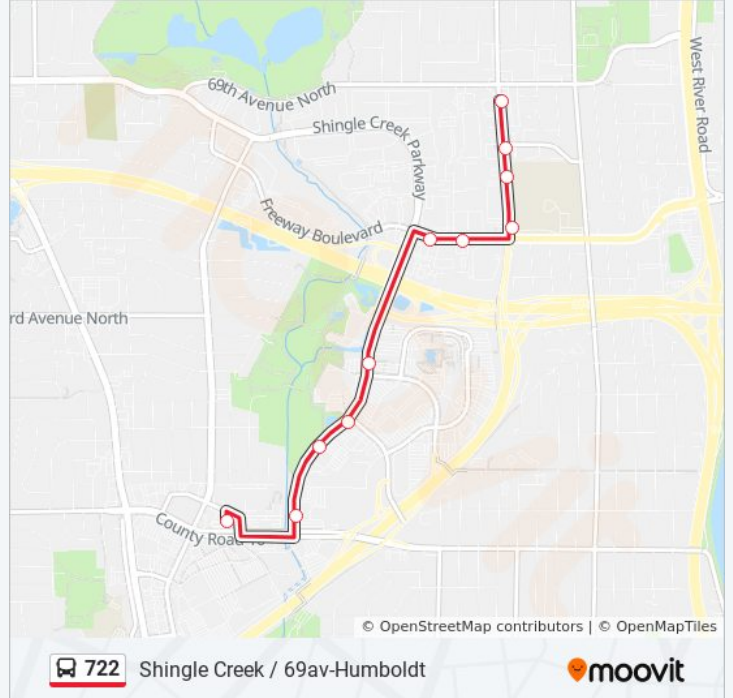

Use the Moovit App to find the closest 722 bus station near you and find out when is the next 722 bus arriving.

**Direction: Shingle Creek / 69av-Humboldt**

11 stops

[VIEW LINE SCHEDULE](#)

- Brooklyn Ctr Transit Ctr Gate J
- Shingle Creek Pkwy & Bass Lake Rd
- Shingle Creek Pkwy & Mn Business School
- Shingle Creek Pkwy & John Martin Dr
- Shingle Creek Pkwy & Summit Dr
- Freeway Blvd & James Circle #1
- Freeway Blvd & James Circle #2
- Humboldt Ave N & 65th Ave N
- Humboldt Ave N & #6521
- Humboldt Ave N & 67th Ave N
- Humboldt Ave N & 69th Ave N

**722 bus Info**

**Direction:** Shingle Creek / 69av-Humboldt

**Stops:** 11

**Trip Duration:** 9 min

**Line Summary:**

**Direction: Shingle Creek / Brklyn Ctr Tc**

57 stops

[VIEW LINE SCHEDULE](#)

- Target Bldg E/F & Target West Lot
- Target Bldg B & #7000 Oak Grove Pkwy
- Oak Grove Pkwy N & Hampshire Ave N
- Oak Grove Pkwy N & 96th Ln N
- Oak Grove Pkwy N & Colorado Ln N
- Oak Grove Pkwy N & Zane Ave N
- Zane Ave N & 94th Ave N
- Zane Ave N & 93rd Ave N
- Zane Ave N & Nedderson Pkwy N
- Zane Ave N & Regent Pkwy
- Zane Ave N & 88th Crescent
- Zane Ave N & Creekview Lane N
- Zane Ave N & 85th Ave N
- Zane Ave N & Adair Ave N
- Zane Ave N & 83rd Pkwy
- Zane Ave N & Candlewood Dr
- Zane Ave N & 80th Ave N
- Zane Ave N & 78th Ave N

**722 bus Info**

**Direction:** Shingle Creek / Brklyn Ctr Tc

**Stops:** 57

**Trip Duration:** 12 min

**Line Summary:**

Brookdale Dr & Welcome Ave N

Brookdale Dr & 77th Ave N

Brookdale Dr & Brookdale Court (W)