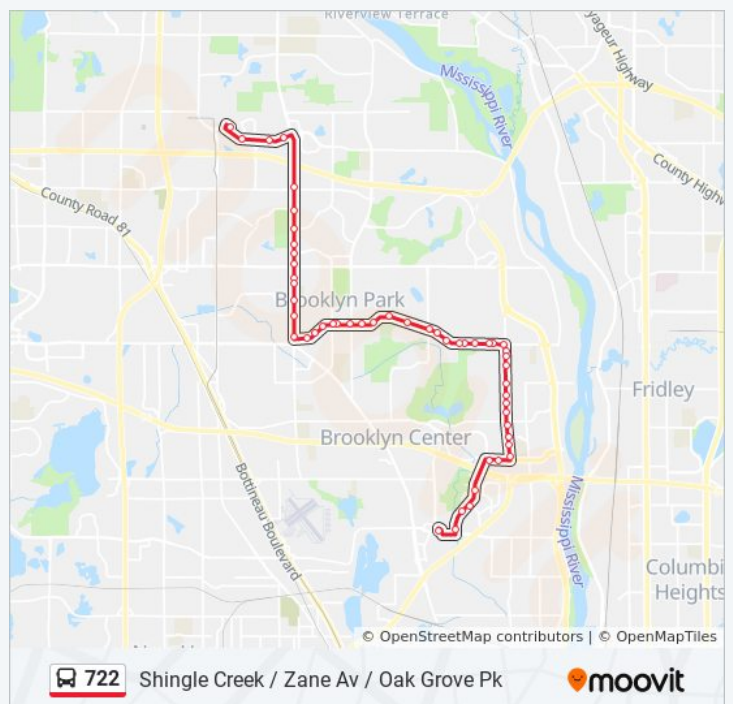

**Direction: Shingle Creek / Zane Av / Oak Grove Pk**

53 stops

[VIEW LINE SCHEDULE](#)

Brooklyn Ctr Transit Ctr Gate J  
 Shingle Creek Pkwy & Bass Lake Rd  
 Shingle Creek Pkwy & Mn Business School  
 Shingle Creek Pkwy & John Martin Dr  
 Shingle Creek Pkwy & Summit Dr  
 Freeway Blvd & James Circle #1  
 Freeway Blvd & James Circle #2  
 Humboldt Ave N & 65th Ave N  
 Humboldt Ave N & #6521  
 Humboldt Ave N & 67th Ave N  
 Humboldt Ave N & 69th Ave N  
 Humboldt Ave N & 70th Ave N  
 Humboldt Ave N & 71st Ave N  
 Humboldt Ave N & 72nd Ave N  
 Humboldt Ave N & 73rd Ave N  
 Humboldt Ave N & Meadowood Dr  
 Humboldt Ave N & #7600  
 Humboldt Ave N & 76th Ave N  
 Brookdale Dr & Humboldt Ave N  
 Brookdale Dr & Pearson Court  
 Brookdale Dr & Sierra Pkwy  
 Brookdale Dr & Newton Ave N  
 Brookdale Dr & Penn Ave N

**722 bus Info**

**Direction:** Shingle Creek / Zane Av / Oak Grove Pk

**Stops:** 53

**Trip Duration:** 31 min

**Line Summary:**

Brookdale Dr & Queen Ave N  
Brookdale Dr & Brookdale Court  
Brookdale Dr & Vincent Ave N  
Brookdale Dr & Xerxes Ave N  
Brookdale Dr N & Beard Ave N  
Brookdale Dr N & France Ave N  
Brookdale Dr N & June Ave N  
Brookdale Dr N & Lee Ave N  
Brookdale Dr & Noble Ave N  
Brookdale Dr & Quail Ave N  
Brookdale Dr & Regent Ave N  
Brookdale Dr & Brookdale Court (W)  
Brookdale Dr & Unity Ave N  
Brookdale Dr & Welcome Ave N  
Zane Ave N & Brookdale Dr  
Zane Ave N & 80th Ave N  
Zane Ave N & Candlewood Dr  
Zane Ave N & Kensington Place  
Zane Ave N & 84th 1/2 Ave N  
Zane Ave N & 85th Ave N  
Zane Ave N & Edinbrook Terrace  
Zane Ave N & 88th Crescent  
Zane Ave N & Regent Pkwy  
Zane Ave N & 91st Crescent  
Zane Ave N & 93rd Ave N  
Zane Av N & Hwy 610 / 96th Av N  
Oak Grove Pkwy N & Schreiber Ter N  
Oak Grove Pkwy N & 99th Ave N  
Target Bldg D & #7000 Oak Grove Pkwy  
Target Bldg E/F & Target West Lot