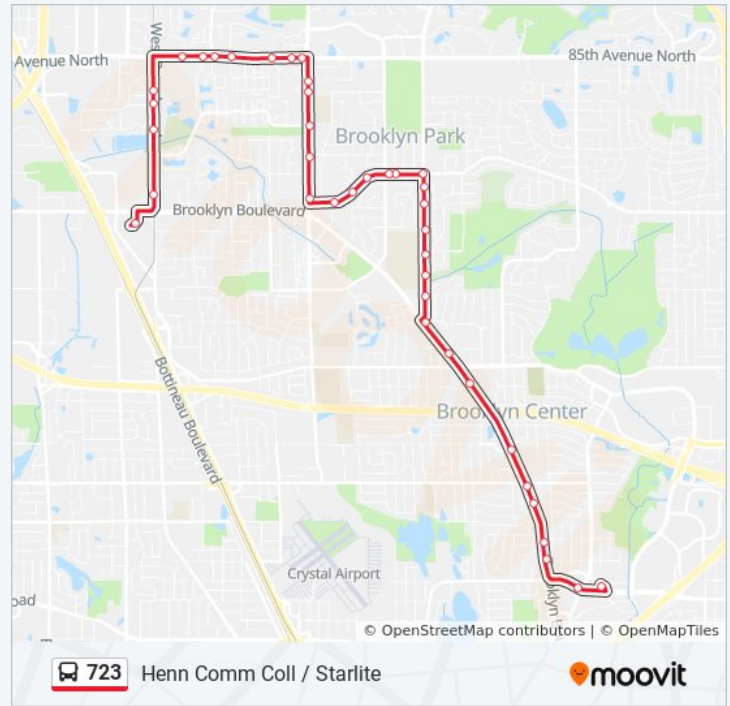

Line Summary:

Noble Ave & Woodbine Lane

Noble Ave & Major Ave N

Noble Ave & 75th Ave N

Noble Ave & 76th Ave N

Noble Ave & 78th Ave N

Noble Ave & 78th Lane N

Brookdale Dr & Noble Ave N

Brookdale Dr & Quail Ave N

Brookdale Dr & Regent Ave N

Brookdale Dr & Brookdale Court (W)

Brookdale Dr & Unity Ave N

Brookdale Dr & Welcome Ave N

Zane Ave N & Brookdale Dr

Zane Ave N & 80th Ave N

Zane Ave N & Candlewood Dr

Zane Ave N & Kensington Place

Zane Ave N & 84th 1/2 Ave N

85th Ave N & Zane Ave N

85th Ave N & Adair Ave N

85th Ave N & Douglas Dr

85th Ave N & Tessman Farm Rd

85th Ave N & Tessman Pkwy

85th Ave N & Kentucky Ave N

85th Ave N & College Pkwy

West Broadway & 84th Ave N

West Broadway & College Park Dr

West Broadway & 82nd Ave N

West Broadway & Dragon Star

Starlite Transit Center & Gate C

723 bus time schedules and route maps are available in an offline PDF at moovitapp.com. Use the [Moovit App](#) to see live bus times, train schedule or subway schedule, and step-by-step directions for all public transit in Minneapolis - St. Paul, MN.

Check Live Arrival Times