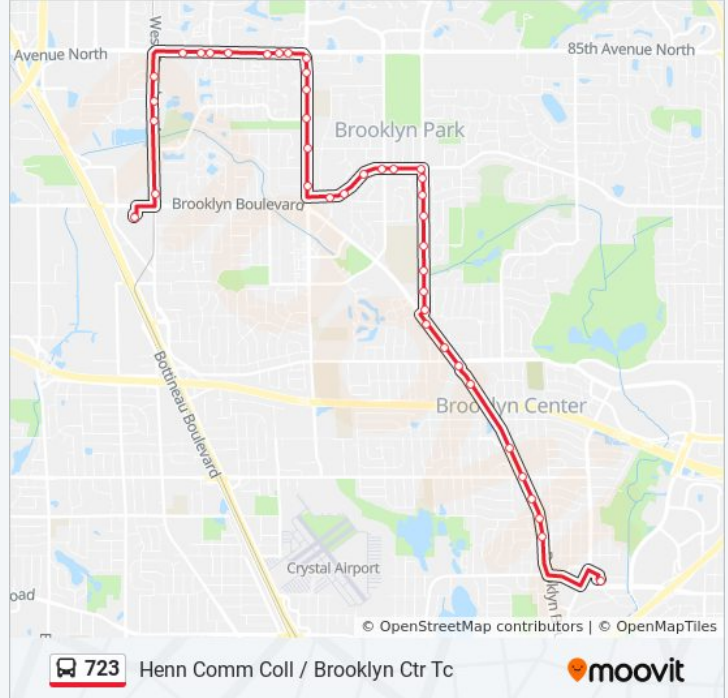

Direction: Henn Comm Coll / Brooklyn Ctr Tc

41 stops

[VIEW LINE SCHEDULE](#)

- Starlite Transit Center & Gate C
- West Broadway & Brooklyn Blvd
- West Broadway & 82nd Ave N
- West Broadway & College Park Dr
- West Broadway & 84th Ave N
- 85th Ave N & North Hennepin Comm College
- 85th Ave N & Kentucky Ave N
- 85th Ave N & Idaho Ave N
- 85th Ave N & Hampshire Lane N
- 85th Ave N & Douglas Dr
- 85th Ave N & Brunswick Ave N
- 85th Ave N & Adair Ave N
- Zane Ave N & 85th Ave N
- Zane Ave N & Adair Ave N
- Zane Ave N & 83rd Pkwy
- Zane Ave N & Candlewood Dr
- Zane Ave N & 80th Ave N
- Zane Ave N & 78th Ave N
- Brookdale Dr & Welcome Ave N
- Brookdale Dr & 77th Ave N
- Brookdale Dr & Brookdale Court (W)
- Brookdale Dr & Regent Ave N

723 bus Info

Direction: Henn Comm Coll / Brooklyn Ctr Tc

Stops: 41

Trip Duration: 23 min

Line Summary:

Brookdale Dr & Quail Ave N
 Brookdale Dr & Noble Ave N
 Noble Ave & 78th Lane N
 Noble Ave & 78th Ave N
 Noble Ave & 76th Ave N
 Noble Ave & 75th Ave N
 Noble Ave & Major Ave N
 Noble Ave & Wingard Lane
 Noble Ave (71st Ave) & Brooklyn United
 Brooklyn Blvd & Hennepin Family Serv Ctr
 Brooklyn Blvd & 70th Ave N
 Brooklyn Blvd & 69th Ave N
 Brooklyn Blvd & 68th Ave N
 Brooklyn Blvd & 65th Ave N
 Brooklyn Blvd & 63rd Ave N
 Brooklyn Blvd & 62nd Av N
 Brooklyn Blvd & 61st Ave N
 Brooklyn Blvd & Admiral Ln
 Brooklyn Ctr Transit Ctr Gate A

Direction: Henn Comm Coll / Starlite

39 stops

[VIEW LINE SCHEDULE](#)

Brooklyn Ctr Transit Ctr Gate A
 Bass Lake Rd (Co Rd 10) & Xerxes Ave N
 Brooklyn Blvd & 59th Ave N
 Brooklyn Blvd & 60th Ave N
 Brooklyn Blvd & 62nd Av N
 Brooklyn Blvd & 63rd Ave N
 Brooklyn Blvd & 65th Ave N
 Brooklyn Blvd & 68th Ave N
 Brooklyn Blvd & 70th Ave N
 Brooklyn Blvd & Noble Ave (71st Ave N)

723 bus Info

Direction: Henn Comm Coll / Starlite

Stops: 39

Trip Duration: 23 min

Line Summary:

Noble Ave & Woodbine Lane

Noble Ave & Major Ave N

Noble Ave & 75th Ave N