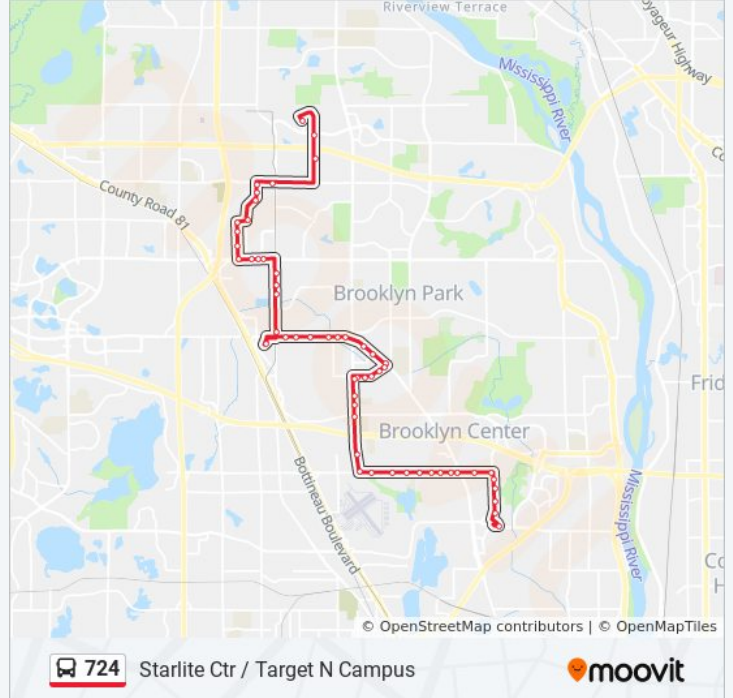

Direction: Starlite Ctr

Stops: 36

Trip Duration: 20 min

Line Summary:

Brooklyn Blvd & Regent Ave N

Brooklyn Blvd & Unity Ave N

Brooklyn Blvd & Welcome Ave N

Brooklyn Blvd & Brunswick Ave N

63rd Ave N & Welcome Ave N

Zane Ave N & 63rd Ave N

Zane Ave N & 65th Ave N

Zane Ave N & 69th Ave N

Zane Ave N & Bethia Lane / 71st Ave

724 bus Time Schedule

Starlite Ctr / Target N Campus Route Timetable:

Sunday	Not Operational
Monday	5:33 AM - 7:35 PM
Tuesday	5:33 AM - 7:35 PM
Wednesday	5:33 AM - 7:35 PM
Thursday	5:33 AM - 7:35 PM
Friday	5:33 AM - 7:35 PM
Saturday	Not Operational

724 bus Info

Direction: Starlite Ctr / Target N Campus

Stops: 55

Trip Duration: 33 min

Line Summary:

Zane Ave N & Century Blvd
Zane Ave N & 73rd Ave N
73rd Ave N & #5849
73rd Ave N & #5805
73rd Ave (Regent) & Unity Ave N
Regent Ave N & #7455
Regent Ave N & #7451
Brooklyn Blvd & Regent Ave N
Brooklyn Blvd & Unity Ave N
Brooklyn Blvd & Welcome Ave N
Brooklyn Blvd & Brunswick Ave N
Brooklyn Blvd & Shingle Creek Dr
Brooklyn Blvd & Tessman Dr
Brooklyn Blvd & Hampshire Ave N
Brooklyn Blvd & Kentucky Ave N
Brooklyn Blvd & Oreilly Autoparts
Starlite Transit Center & Gate A
West Broadway & Brooklyn Blvd
West Broadway & 82nd Ave N
West Broadway & College Park Dr
West Broadway & 84th Ave N
85th Ave N & Maplebrook Pkwy
85th Ave N & Sumter Ave N
85th Ave N & 85th Court
85th Ave N & Xylon Ave N
Xylon Ave N & Xylon Court
Xylon Ave N & Zealand Ave N
Xylon Ave N & 89th Ave N
Wyoming Ave N & 89th Ave N
Wyoming Ave N & #9020
Wyoming Ave N & 92nd Ave N
Wyoming (Winnetka) & 93rd Ave N
93rd Ave N & West Broadway

Hampshire Ave N & Liberty Co

Hampshire Ave N & Oak Grove Pkwy N

Target Bldg B & #7000 Oak Grove Pkwy

724 bus time schedules and route maps are available in an offline PDF at moovitapp.com. Use the [Moovit App](#) to see live bus times, train schedule or subway schedule, and step-by-step directions for all public transit in Minneapolis - St. Paul, MN.