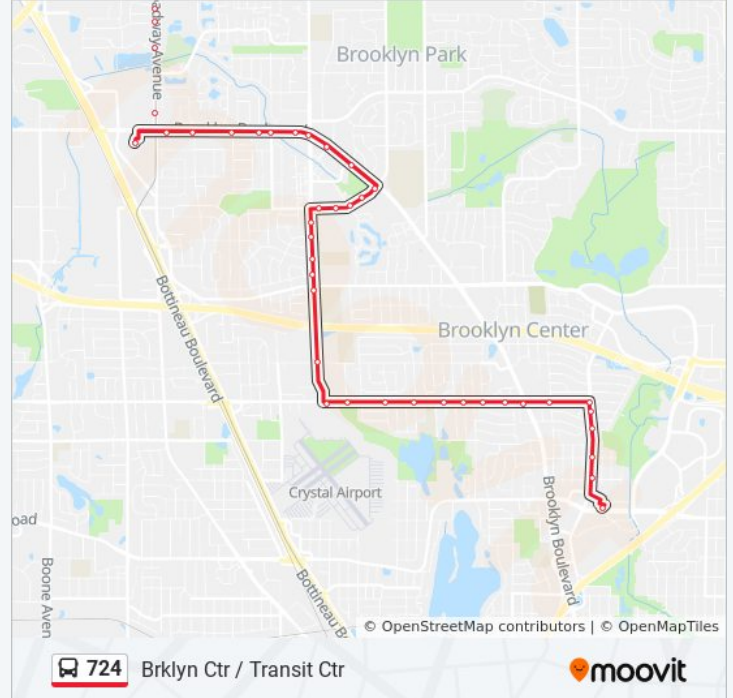

724 bus Info

Direction: Brklyn Ctr / Transit Ctr

Stops: 57

Trip Duration: 19 min

Line Summary:

Brooklyn Blvd & West Broadway

Brooklyn Blvd & Kentucky Ave N

Brooklyn Blvd & Hampshire Ave N

Zane Ave N & 65th Ave N

63rd Ave N & Zane Ave N

63rd Ave N & Welcome Ave N

63rd Ave N & Scott Ave N

63rd Ave N & Perry Ave N

63rd Ave N & Major Ave N

63rd Ave N & Kyle Ave N

63rd Ave N & Indiana Ave N

63rd Ave N & Grimes Ave N

63rd Ave N & Brooklyn Blvd

63rd Ave N & Beard Ave

63rd Ave N & Xerxes Ave N

Xerxes Ave N & Nash Rd

Xerxes Ave N & 62nd Ave N

Xerxes Ave N & 60th Ave N

Xerxes Ave N & 59th Ave N

Brooklyn Ctr Transit Ctr Gate C

Direction: Starlite Ctr

36 stops

[VIEW LINE SCHEDULE](#)

Brooklyn Ctr Transit Ctr Gate C

Xerxes Ave N & 59th Ave N

Xerxes Ave N & 60th Ave N

Xerxes Ave N & Brooklyn Dr