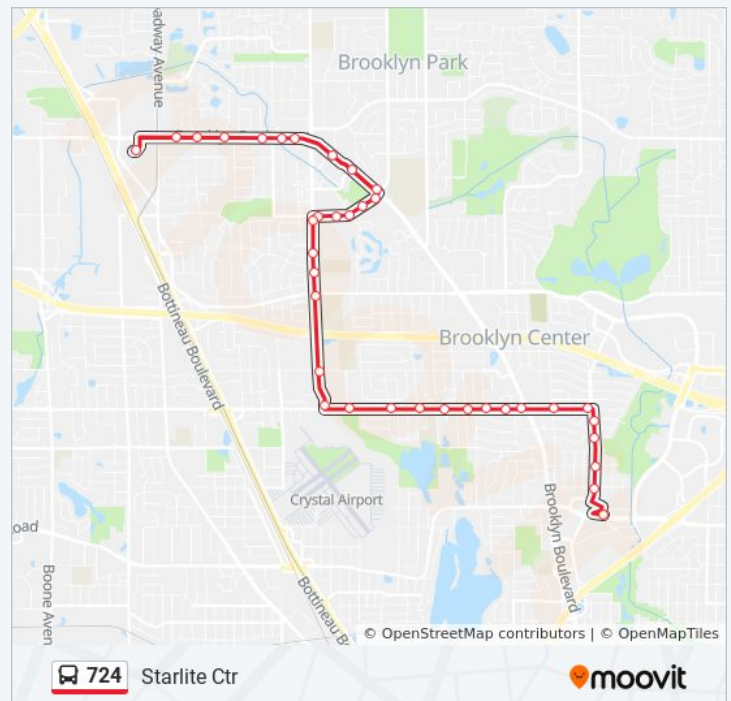

Direction: Starlite Ctr

Stops: 36

Trip Duration: 20 min

Line Summary:

Brooklyn Blvd & Regent Ave N

Brooklyn Blvd & Unity Ave N

Brooklyn Blvd & Welcome Ave N

Brooklyn Blvd & Brunswick Ave N

Brooklyn Blvd & Shingle Creek Dr

Brooklyn Blvd & Tessman Dr

Brooklyn Blvd & Hampshire Ave N

Brooklyn Blvd & Kentucky Ave N

Brooklyn Blvd & Oreilly Autoparts

Starlite Transit Center & Gate A

Direction: Starlite Ctr / Target N Campus